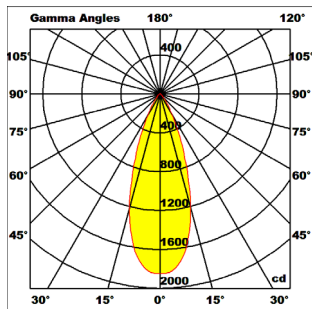

LIGHT DISTRIBUTION CURVE (CD) 22°

LUX DIAGRAM (LX) 22°

## SPECIFICATIONS

Model	816	812	808
Colours	3000K, 3500K, 4000K, 5000K		
Typical LED Lumen @TJ = 25°C	1190, 1190, 1190, 1300	955, 955, 955, 1040	655, 655, 655, 720
Luminaire Lumens @60° Beam Option	900, 900, 900, 980	790, 790, 790, 860	505, 505, 505, 555
Typical CRI	85		
Beam Option	22°, 36°, 60°		
Performance	70% lumen maintenance @ 50,000 Hrs (L70)		
Luminaire Power	16W (700mA @ 23.1V Nominal)	11W (500mA @ 22V Nominal)	7.4W (350mA @ 21V Nominal)
Connected Load	18.2W	13.5W	9.9W
IP Rating	IP 40		
Material and Finish	Heat Sink: Extruded Aluminum Bezel & Body: Cast Aluminum* *Custom color on request		
Power Supply	LPC 28700-MD	LPC 28500-MD	LPC 52350-MD
Mains Dimming	LPC LCAI 30700	LPC LCAI 501050	LPC LCAI 30350
Power Factor	≥ 0.9		
Approval			
Weight	400g		

LIGHT DISTRIBUTION CURVE (CD) 22°

LUX DIAGRAM (LX) 22°

LIGHT DISTRIBUTION CURVE (CD) 22°

LUX DIAGRAM (LX) 22°