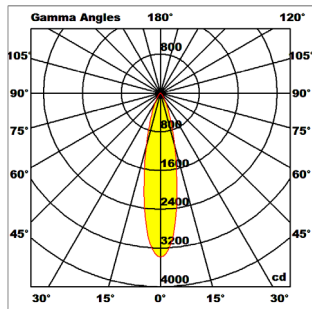

LIGHT DISTRIBUTION CURVE (CD) 22°

LUX DIAGRAM (LX) 22°