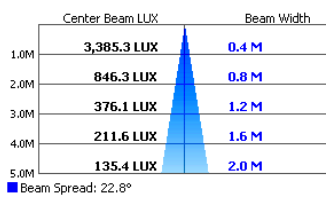

LIGHT DISTRIBUTION CURVE (CD) 22°

LUX DIAGRAM (LX) 22°

## SPECIFICATIONS

Model	816	812	808
Colours	3000K, 3500K, 4000K, 5000K		
Typical LED Lumen @TJ = 25°C	1190, 1190, 1190, 1300	955, 955, 955, 1040	655, 655, 655, 720
Luminaire Lumens @60° Beam Option	900, 900, 900, 980	790, 790, 790, 860	505, 505, 505, 555
Typical CRI	85		
Beam Option	22°, 36°, 60°		
Performance	70% lumen maintenance @ 50,000 Hrs (L70)		
Luminaire Power	16W (700mA @ 23.1V Nominal)	11W (500mA @ 22V Nominal)	7.4W (350mA @ 21V Nominal)
Connected Load	18.2W	13.5W	9.9W
IP Rating	IP 40		
Material and Finish	Heat Sink: Extruded Aluminum Bezel & Body: Cast Aluminum* *Custom color on request		
Power Supply	LPC 28700-MD	LPC 28500-MD	LPC 52350-MD
Mains Dimming	LPC LCAI 30700	LPC LCAI 501050	LPC LCAI 30350
Power Factor	≥ 0.9		
Approval			
Weight	400g		