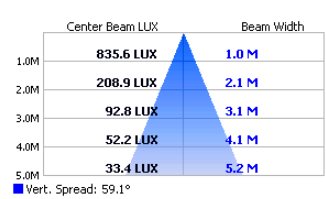

## SPECIFICATIONS

Model	816	812	808
Colours	3000K, 3500K, 4000K, 5000K		
Typical LED Lumen @TJ = 25°C	1190, 1190, 1190, 1300	955, 955, 955, 1040	655, 655, 655, 720
Luminaire Lumens @60° Beam Option	900, 900, 900, 980	790, 790, 790, 860	505, 505, 505, 555
Typical CRI	85		
Beam Option	22°, 36°, 60°		
Performance	70% lumen maintenance @ 50,000 Hrs (L70)		
Luminaire Power	16W (700mA @ 23.1V Nominal)	11W (500mA @ 22V Nominal)	7.4W (350mA @ 21V Nominal)
Connected Load	18.2W	13.5W	9.9W
IP Rating	IP 40		
Material and Finish	Heat Sink: Extruded Aluminum Bezel & Body: Cast Aluminum* *Custom color on request		
Power Supply	LPC 28700-MD	LPC 28500-MD	LPC 52350-MD
Mains Dimming	LPC LCAI 30700	LPC LCAI 501050	LPC LCAI 30350
Power Factor	≥ 0.9		
Approval			
Weight	400g		

LIGHT DISTRIBUTION CURVE (CD) 22°

LUX DIAGRAM (LX) 22°

LIGHT DISTRIBUTION CURVE (CD) 22°

LUX DIAGRAM (LX) 22°