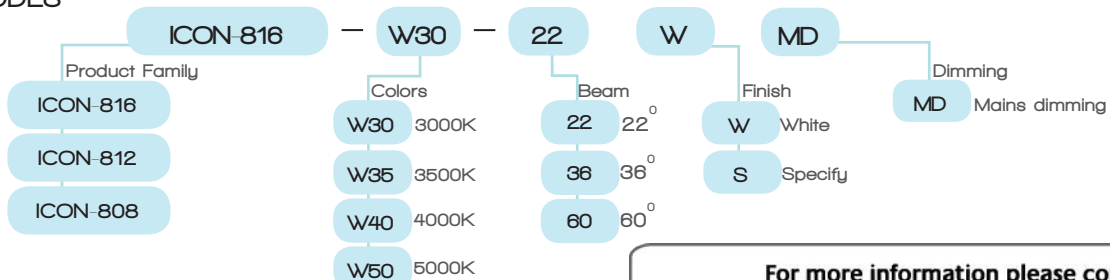

ORDERING CODES

For more information please contact

lightmoves (03) 9701 2500
info@lightmoves.com.au

138-146 Browns Rd, Noble Park VIC 3174