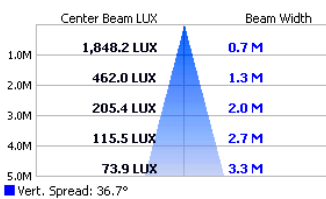

LUX DIAGRAM (LX) 22°