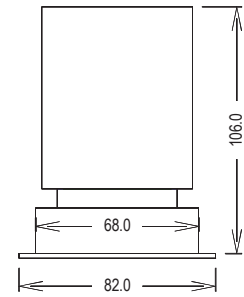

LIGHT DISTRIBUTION CURVE (CD) 22°

LUX DIAGRAM (LX) 22°

## SPECIFICATIONS

Model	816	812	808
Colours	3000K, 3500K, 4000K, 5000K		
Typical LED Lumen @TJ = 25°C	1190, 1190, 1190, 1300	955, 955, 955, 1040	655, 655, 655, 720
Luminaire Lumens @60° Beam Option	900, 900, 900, 980	790, 790, 790, 860	505, 505, 505, 555
Typical CRI	85		
Beam Option	22°, 36°, 60°		
Performance	70% lumen maintenance @ 50,000 Hrs (L70)		
Luminaire Power	16W (700mA @ 23.1V Nominal)	11W (500mA @ 22V Nominal)	7.4W (350mA @ 21V Nominal)
Connected Load	18.2W	13.5W	9.9W
IP Rating	IP 40		
Material and Finish	Heat Sink: Extruded Aluminum Bezel & Body: Cast Aluminum* *Custom color on request		
Power Supply	LPC 28700-MD	LPC 28500-MD	LPC 52350-MD
Mains Dimming	LPC LCAI 30700	LPC LCAI 501050	LPC LCAI 30350
Power Factor	≥ 0.9		
Approval			
Weight	400g		