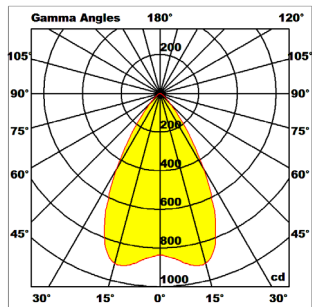

LIGHT DISTRIBUTION CURVE (CD) 22°

LUX DIAGRAM (LX) 22°

## SPECIFICATIONS

Model	816	812	808
Colours	3000K, 3500K, 4000K, 5000K		
Typical LED Lumen @TJ = 25°C	1190, 1190, 1190, 1300	955, 955, 955, 1040	655, 655, 655, 720
Luminaire Lumens @60° Beam Option	900, 900, 900, 980	790, 790, 790, 860	505, 505, 505, 555
Typical CRI	85		
Beam Option	22°, 36°, 60°		
Performance	70% lumen maintenance @ 50,000 Hrs (L70)		
Luminaire Power	16W (700mA @ 23.1V Nominal)	11W (500mA @ 22V Nominal)	7.4W (350mA @ 21V Nominal)
Connected Load	18.2W	13.5W	9.9W
IP Rating	IP 40		
Material and Finish	Heat Sink: Extruded Aluminum Bezel & Body: Cast Aluminum* *Custom color on request		
Power Supply	LPC 28700-MD	LPC 28500-MD	LPC 52350-MD
Mains Dimming	LPC LCAI 30700	LPC LCAI 501050	LPC LCAI 30350
Power Factor	≥ 0.9		
Approval			
Weight	400g		

LIGHT DISTRIBUTION CURVE (CD) 22°

LUX DIAGRAM (LX) 22°

LIGHT DISTRIBUTION CURVE (CD) 22°

LUX DIAGRAM (LX) 22°