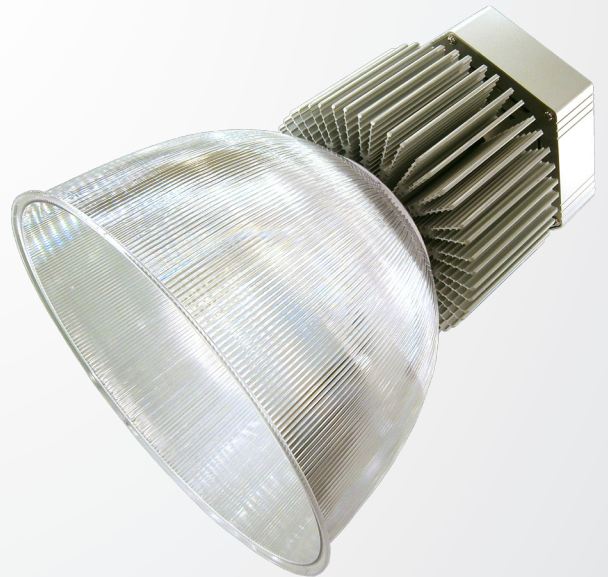

HELIOS PRO

High Bay Professional 80W > 300W
8000 Lumens > 30000 Lumens

For more information please contact

lightmoves (03) 9701 2500
info@lightmoves.com.au

138-146 Browns Rd, Noble Park VIC 3174

Digilin
AUSTRALIA

HELIOS PRO

High Bay Professional 80W > 300W
8000 Lumens > 30000 Lumens

PROFESSIONAL HI BAY WITH CLASS LEADING LUMEN OUTPUT

Highest output of its type available, equally efficient in retail and commercial projects

PHILIPS

LUMILEDS Superior quality and performance guarantee

SPECIFICATIONS

Height of heat sink varies from 55-150mm with different power

Model	HEP80	HEP100	HEP130	HEP160	HEP200	HEP250	HEP300
Colours	3000K, 4000K, 5700K						
Luminaire Lumens	8000	10000	13000	16000	20000	25000	30000
Typical CRI	70-75						
Beam Options	45°, 90°, 120° *Refer Reflectors below						
Performance	70% Lumen maintenance @ 50,000 Hrs (L70)						
Luminaire Power	72W	90W	117W	144W	180W	225W	270W
Connected Load	80W	100W	130W	160W	200W	250W	300W
IP Rating	IP40 IP65* Contact Digilin for details						
Material and Finish	Anodised Aluminium						
Power Factor	≥0.95						
Weight	5kg	5kg	5kg	5.5kg	7.5kg	9kg	9.5kg
Dimensions (mm)	ø283 x 196	ø283 x 196	ø283 x 196	ø283 x 211	ø283 x 255	ø283 x 300	ø283 x 300
Dimming	No Dimming 0 10V/ DALI Dimming Optional						

REFLECTORS

Beam	45°	90°	120°
Material	Polycarbonate/ Aluminium	Aluminium	Aluminium
Dimensions (mm)	ø420 x 252	ø500 x 188	ø500 x 138
Weight	1kg		

ORDERING CODES

For more information please contact
lightmoves (03) 9701 2500
 info@lightmoves.com.au
 138-146 Browns Rd, Noble Park VIC 3174