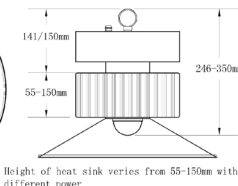

HELIOS PRO

High Bay Professional 80W > 300W
8000 Lumens > 30000 Lumens

PROFESSIONAL HI BAY WITH CLASS LEADING LUMEN OUTPUT

Highest output of its type available, equally efficient in retail and commercial projects

PHILIPS

LUMILEDS Superior quality and performance guarantee

SPECIFICATIONS

Model	HEP80	HEP100	HEP130	HEP160	HEP200	HEP250	HEP300
Colours	3000K, 4000K, 5700K						
Luminaire Lumens	8000	10000	13000	16000	20000	25000	30000
Typical CRI	70-75						
Beam Options	45°, 90°, 120° *Refer Reflectors below						
Performance	70% Lumen maintenance @ 50,000 Hrs (L70)						
Luminaire Power	72W	90W	117W	144W	180W	225W	270W
Connected Load	80W	100W	130W	160W	200W	250W	300W
IP Rating	IP40 IP65* Contact Digilin for details						
Material and Finish	Anodised Aluminium						
Power Factor	≥0.95						
Weight	5kg	5kg	5kg	5.5kg	7.5kg	9kg	9.5kg
Dimensions (mm)	ø283 x 196	ø283 x 196	ø283 x 196	ø283 x 211	ø283 x 255	ø283 x 300	ø283 x 300
Dimming	No Dimming 0 10V/ DALI Dimming Optional						

REFLECTORS

Beam	45°	90°	120°
Material	Polycarbonate/ Aluminium	Aluminium	Aluminium
Dimensions (mm)	ø420 x 252	ø500 x 188	ø500 x 138
Weight	1kg