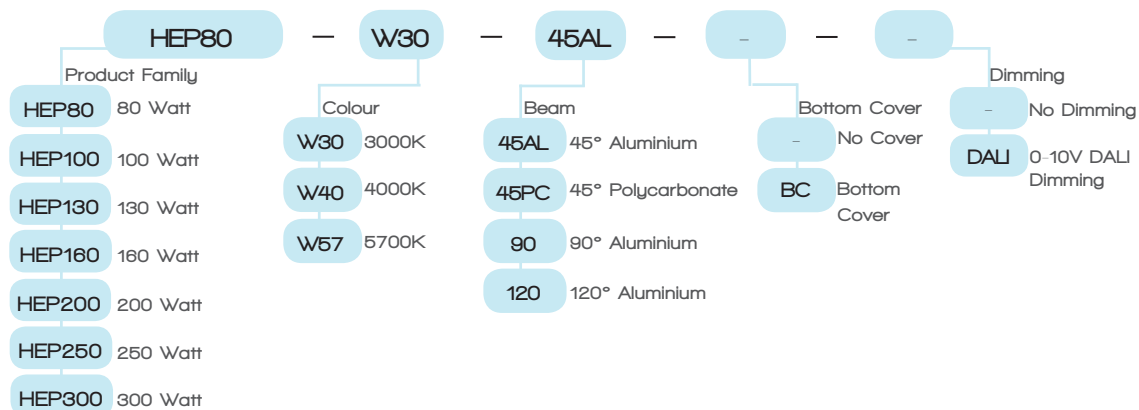

HELIOS PRO

High Bay Professional 80W > 300W
8000 Lumens > 30000 Lumens

PROFESSIONAL HI BAY WITH CLASS LEADING LUMEN OUTPUT

Highest output of its type available, equally efficient in retail and commercial projects

PHILIPS

LUMILEDS Superior quality and performance guarantee

SPECIFICATIONS

Model	HEP80	HEP100	HEP130	HEP160	HEP200	HEP250	HEP300
Colours	3000K, 4000K, 5700K						
Luminaire Lumens	8000	10000	13000	16000	20000	25000	30000
Typical CRI	70-75						
Beam Options	45°, 90°, 120° *Refer Reflectors below						
Performance	70% Lumen maintenance @ 50,000 Hrs (L70)						
Luminaire Power	72W	90W	117W	144W	180W	225W	270W
Connected Load	80W	100W	130W	160W	200W	250W	300W
IP Rating	IP40 IP65* Contact Digilin for details						
Material and Finish	Anodised Aluminium						
Power Factor	≥0.95						
Weight	5kg	5kg	5kg	5.5kg	7.5kg	9kg	9.5kg
Dimensions (mm)	ø283 x 196	ø283 x 196	ø283 x 196	ø283 x 211	ø283 x 255	ø283 x 300	ø283 x 300
Dimming	No Dimming 0 10V/ DALI Dimming Optional						

REFLECTORS

Beam	45°	90°	120°
Material	Polycarbonate/ Aluminium	Aluminium	Aluminium
Dimensions (mm)	ø420 x 252	ø500 x 188	ø500 x 138
Weight	1kg		

ORDERING CODES

For more information please contact
lightmoves (03) 9701 2500
info@lightmoves.com.au
138-146 Browns Rd, Noble Park VIC 3174