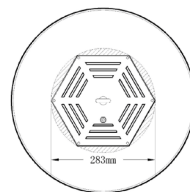

HELIOS PRO

High Bay Professional 80W > 300W
8000 Lumens > 30000 Lumens

PROFESSIONAL HI BAY WITH CLASS LEADING LUMEN OUTPUT

Highest output of its type available, equally efficient in retail and commercial projects

PHILIPS

LUMILEDS Superior quality and performance guarantee

SPECIFICATIONS

Model	HEP80	HEP100	HEP130	HEP160	HEP200	HEP250	HEP300
Colours	3000K, 4000K, 5700K						
Luminaire Lumens	8000	10000	13000	16000	20000	25000	30000
Typical CRI	70-75						
Beam Options	45°, 90°, 120° *Refer Reflectors below						
Performance	70% Lumen maintenance @ 50,000 Hrs (L70)						
Luminaire Power	72W	90W	117W	144W	180W	225W	270W
Connected Load	80W	100W	130W	160W	200W	250W	300W
IP Rating	IP40 IP65* Contact Digilin for details						
Material and Finish	Anodised Aluminium						
Power Factor	≥0.95						
Weight	5kg	5kg	5kg	5.5kg	7.5kg	9kg	9.5kg
Dimensions (mm)	ø283 x 196	ø283 x 196	ø283 x 196	ø283 x 211	ø283 x 255	ø283 x 300	ø283 x 300
Dimming	No Dimming 0 10V/ DALI Dimming Optional						

REFLECTORS

Beam	45°	90°	120°
Material	Polycarbonate/ Aluminium	Aluminium	Aluminium
Dimensions (mm)	ø420 x 252	ø500 x 188	ø500 x 138
Weight	1kg