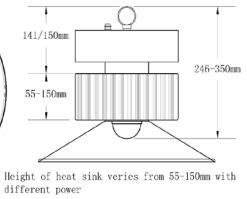

SPECIFICATIONS

Model	HEP80	HEP100	HEP130	HEP160	HEP200	HEP250	HEP300
Colours	3000K, 4000K, 5700K						
Luminaire Lumens	8000	10000	13000	16000	20000	25000	30000
Typical CRI	70-75						
Beam Options	45°, 90°, 120° *Refer Reflectors below						
Performance	70% Lumen maintenance @ 50,000 Hrs (L70)						
Luminaire Power	72W	90W	117W	144W	180W	225W	270W
Connected Load	80W	100W	130W	160W	200W	250W	300W
IP Rating	IP40 IP65 Optional						
Material and Finish	Anodised Aluminium						
Power Factor	≥0.95						
Weight	5kg	5kg	5kg	5.5kg	7.5kg	9kg	9.5kg
Dimensions (mm)	∅ 283 x 196	∅ 283 x 196	∅ 283 x 196	∅ 283 x 211	∅283 x 255	∅283 x 300	∅283 x 300
Dimming	No Dimming 0 10V/ DALI Dimming Optional						

REFLECTORS

CE  SAA **RoHS**

Beam	45°	90°	120°
Material	Polycarbonate/ Aluminium	Aluminium	Aluminium
Dimensions (mm)	∅420 x 252	∅500 x 188	∅500 x 138
Weight	1kg		

ORDERING CODES

For more information please contact