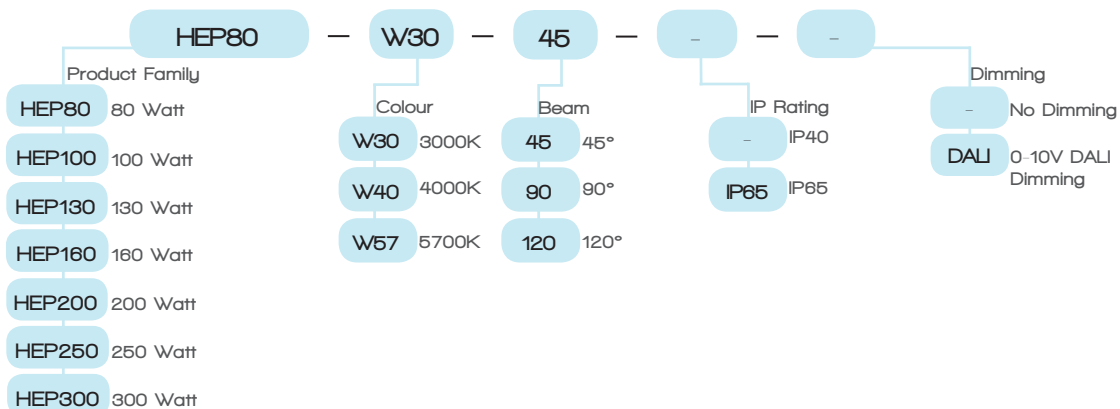

SPECIFICATIONS

Model	HEP80	HEP100	HEP130	HEP160	HEP200	HEP250	HEP300
Colours	3000K, 4000K, 5700K						
Luminaire Lumens	8000	10000	13000	16000	20000	25000	30000
Typical CRI	70-75						
Beam Options	45°, 90°, 120° *Refer Reflectors below						
Performance	70% Lumen maintenance @ 50,000 Hrs (L70)						
Luminaire Power	72W	90W	117W	144W	180W	225W	270W
Connected Load	80W	100W	130W	160W	200W	250W	300W
IP Rating	IP40 IP65 Optional						
Material and Finish	Anodised Aluminium						
Power Factor	≥0.95						
Weight	5kg	5kg	5kg	5.5kg	7.5kg	9kg	9.5kg
Dimensions (mm)	∅ 283 x 196	∅ 283 x 196	∅ 283 x 196	∅ 283 x 211	∅283 x 255	∅283 x 300	∅283 x 300
Dimming	No Dimming 0 10V/ DALI Dimming Optional						

REFLECTORS

CE  SAA **RoHS**

Beam	45°	90°	120°
Material	Polycarbonate/ Aluminium	Aluminium	Aluminium
Dimensions (mm)	∅420 x 252	∅500 x 188	∅500 x 138
Weight	1kg		

ORDERING CODES

For more information please contact