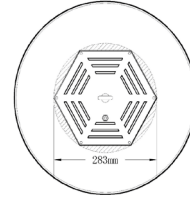

SPECIFICATIONS

Model	HEP80	HEP100	HEP130	HEP160	HEP200	HEP250	HEP300
Colours	3000K, 4000K, 5700K						
Luminaire Lumens	8000	10000	13000	16000	20000	25000	30000
Typical CRI	70-75						
Beam Options	45°, 90°, 120° *Refer Reflectors below						
Performance	70% Lumen maintenance @ 50,000 Hrs (L70)						
Luminaire Power	72W	90W	117W	144W	180W	225W	270W
Connected Load	80W	100W	130W	160W	200W	250W	300W
IP Rating	IP40 IP65 Optional						
Material and Finish	Anodised Aluminium						
Power Factor	≥0.95						
Weight	5kg	5kg	5kg	5.5kg	7.5kg	9kg	9.5kg
Dimensions (mm)	∅ 283 x 196	∅ 283 x 196	∅ 283 x 196	∅ 283 x 211	∅283 x 255	∅283 x 300	∅283 x 300
Dimming	No Dimming 0 10V/ DALI Dimming Optional						

REFLECTORS

CE  SAA **RoHS**

Beam	45°	90°	120°
Material	Polycarbonate/ Aluminium	Aluminium	Aluminium
Dimensions (mm)	∅420 x 252	∅500 x 188	∅500 x 138
Weight	1kg		

ORDERING CODES

For more information please contact