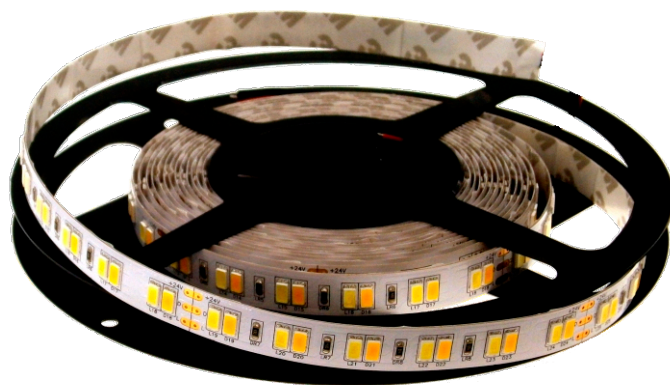

VARIFLEX

Tuneable White LED Strip
1248 Lumens Per Metre

Australian Lighting
Manufacturers
Since 1980

Digilin
AUSTRALIA

VARI FLEX

Tuneable White LED Strip

1248 Lumens Per Metre

Tune your white from warm to cool

This is an extremely useful flexible LED strip, that enables white tuning from 2900K to 6000K.

When combined with our control hardware, specific colour temperatures are selectable electronically.

SPECIFICATIONS

Colours	Warm White	Cool White	Combined
Wavelength/Colour Temp	2900K	6000K	Variable 2900K - 6000K
Lumens per Metre	700	700	1400
Typical CRI	80		
LED Spacing	16.64 WW-WW		
Cut Off Length	100mm		
Beam Angle	120°		
Performance	70% Lumen Maintenance @ 50,000 Hours (L70)		
Voltage	24VDC		
Current	600 mA per metre		
Power	14.4w per metre		