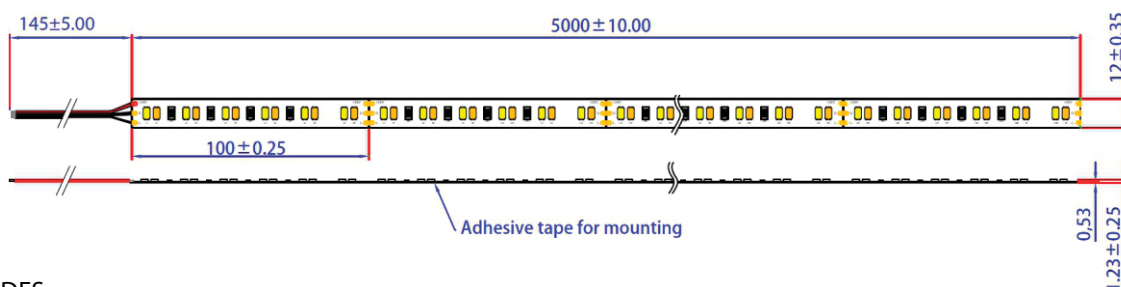

This is an extremely useful flexible LED strip, that enables white tuning from 2900K to 6000K.

When combined with our control hardware, specific colour temperatures are selectable electronically.

SPECIFICATIONS

Colours	Warm White	Cool White	Combined
Wavelength/Colour Temp	2900K	6000K	Variable 2900K - 6000K
Lumens per Metre	700	700	1400
Typical CRI	80		
LED Spacing	16.64 WW-WW		
Cut Off Length	100mm		
Beam Angle	120°		
Performance	70% Lumen Maintenance @ 50,000 Hours (L70)		
Voltage	24VDC		
Current	600 mA per metre		
Power	14.4w per metre		

AVAILABLE EXTRUSIONS

DIMENSIONS

ORDERING CODES

For more information please contact

lightmoves

(03) 9701 2500

info@lightmoves.com.au

138-146 Browns Rd, Noble Park VIC 3174