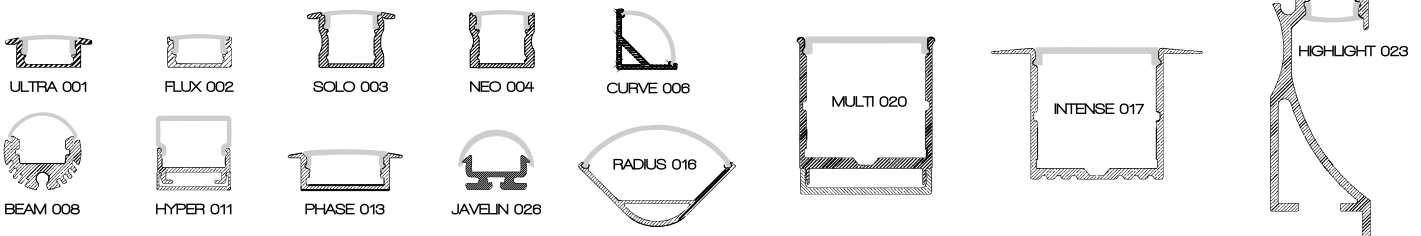

This is an extremely useful flexible LED strip, that enables white tuning from 2900K to 6000K.

When combined with our control hardware, specific colour temperatures are selectable electronically.

SPECIFICATIONS

Colours	Warm White	Cool White	Combined
Wavelength/Colour Temp	2900K	6000K	Variable 2900K - 6000K
Lumens per Metre	700	700	1400
Typical CRI	80		
LED Spacing	16.64 WW-WW		
Cut Off Length	100mm		
Beam Angle	120°		
Performance	70% Lumen Maintenance @ 50,000 Hours (L70)		
Voltage	24VDC		
Current	600 mA per metre		
Power	14.4w per metre		

AVAILABLE EXTRUSIONS

DIMENSIONS

ORDERING CODES

For more information please contact

lightmoves

(03) 9701 2500

info@lightmoves.com.au

138-146 Browns Rd, Noble Park VIC 3174