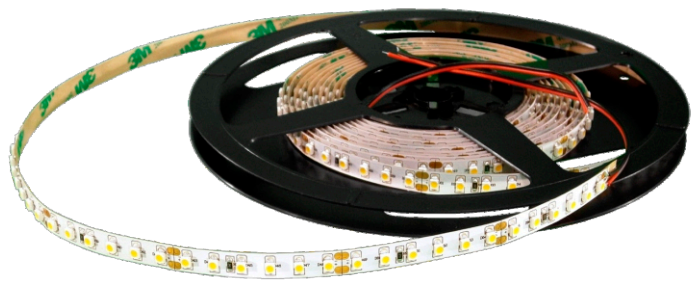

# ULTRAFLEX

Flexible LED Strip  
840 Lumens Per Metre

Australian Lighting  
Manufacturers  
Since 1980

**Digilin**  
AUSTRALIA

# ULTRAFLEX

Flexible LED Strip  
840 Lumens Per Metre

A stand out dimmable & flexible strip

Small, bright and flexible. Ultraflex is perfect for cabinetry, and coffer applications requiring high brightness from an economical strip.

Consistent colour and intensity make this strip an easy choice for feature lighting.

## SPECIFICATIONS

Colours	Warm	Neutral	Cool	Red	Green	Blue	Yellow
Wavelength/Colour Temp	3050K	4100K	6000K	620-630nm	520-535nm	465-475nm	585-595nm
Lumens per Metre	720	780	840	192	432	96	192
Typical CRI	80	80	75				
LED Spacing	8.33mm						
Reel Length	4000mm						
Cut Off Length	50mm						
Beam Angle	110°						
Performance	70% Lumen Maintenance @ 50,000 Hours (L70)						
Voltage	24VDC						
Current	360 mA per metre						
Power	8.64w per metre						