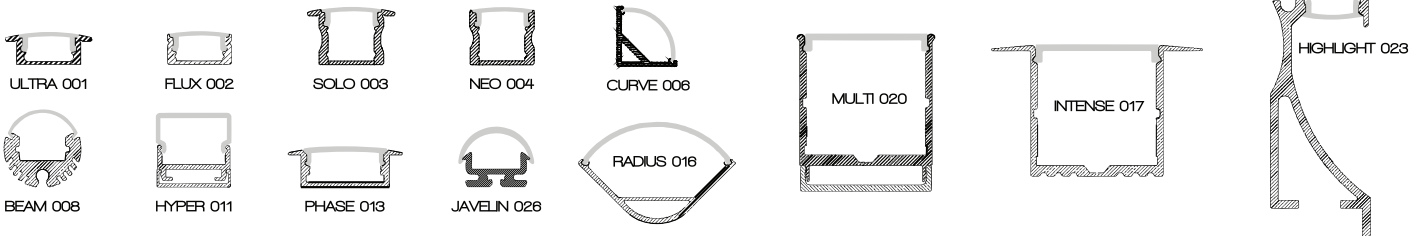

## SPECIFICATIONS

Colours	Warm	Neutral	Cool	Red	Green	Blue	Yellow
Wavelength/Colour Temp	3050K	4100K	6000K	620-630nm	520-535nm	465-475nm	585-595nm
Lumens per Metre	720	780	840	192	432	96	192
Typical CRI	80	80	75				
LED Spacing	8.33mm						
Reel Length	4000mm						
Cut Off Length	50mm						
Beam Angle	110°						
Performance	70% Lumen Maintenance @ 50,000 Hours (L70)						
Voltage	24VDC						
Current	360 mA per metre						
Power	8.64w per metre						

## AVAILABLE EXTRUSIONS