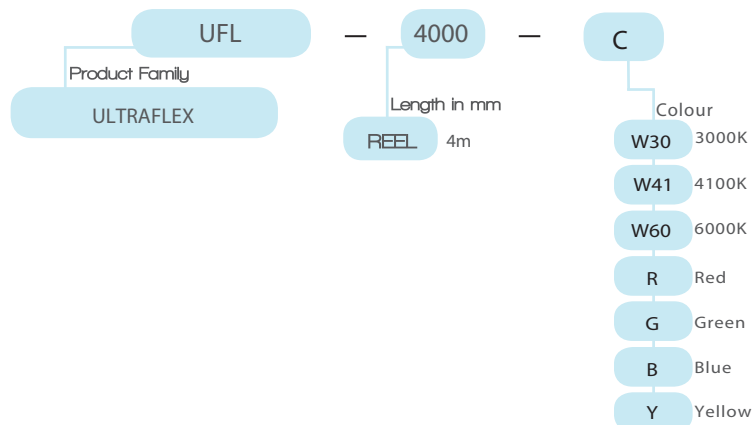

For more information please contact

lightmoves

(03) 9701 2500

info@lightmoves.com.au

138-146 Browns Rd, Noble Park VIC 3174