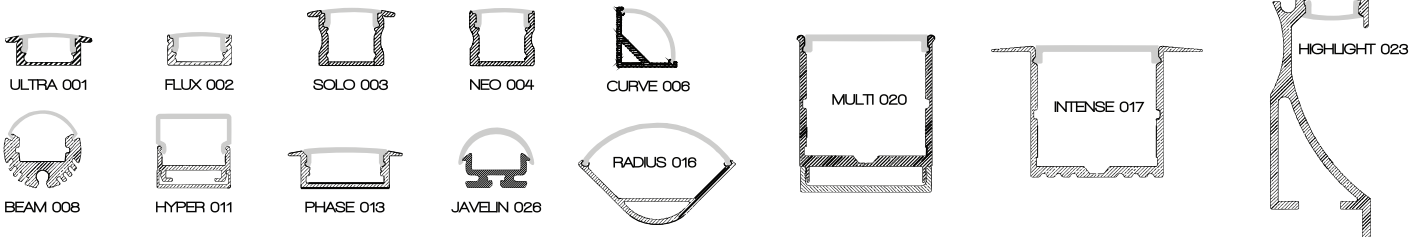

# POWERFLEX

High Output LED Strip  
1200 Lumens Per Metre

A flexible LED strip with high light output.

Use for wall or ceiling grazing or when a high level of direct and indirect light is required. Combine it with one of our lenses for even better performance.

## SPECIFICATIONS

Colours	Warm White	Neutral White	
Wavelength/Colour Temp	3000K	4000K	
CRI	80		
Lumens per Metre	1152	1200	
LED Spacing	16.64mm		
Cut Off Length	100mm		
Reel Length	5000mm		
Beam Angle	120°		
Performance	70% Lumen Maintenance @ 50,000 Hours (L70)		
Voltage	24VDC		
Current	600mA/mtr		
Power	14.4w/mtr		

## DIMENSIONS