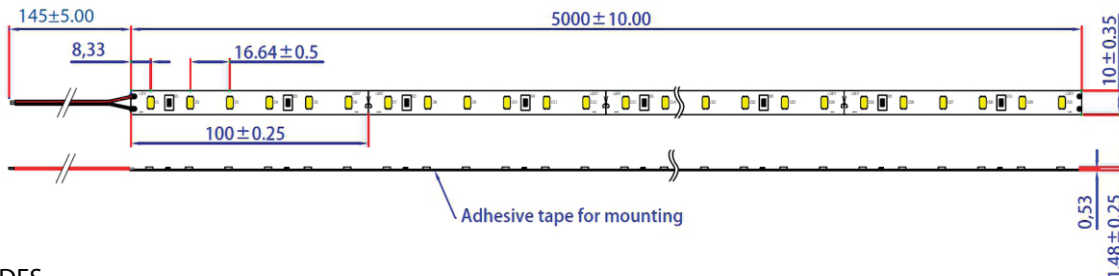

# POWERFLEX

High Output LED Strip  
1200 Lumens Per Metre

A flexible LED strip with high light output.

Use for wall or ceiling grazing or when a high level of direct and indirect light is required. Combine it with one of our lenses for even better performance.

## SPECIFICATIONS

Colours	Warm White	Neutral White	
Wavelength/Colour Temp	3000K	4000K	
CRI	80		
Lumens per Metre	1152	1200	
LED Spacing	16.64mm		
Cut Off Length	100mm		
Reel Length	5000mm		
Beam Angle	120°		
Performance	70% Lumen Maintenance @ 50,000 Hours (L70)		
Voltage	24VDC		
Current	600mA/mtr		
Power	14.4w/mtr		

## AVAILABLE EXTRUSIONS

## DIMENSIONS