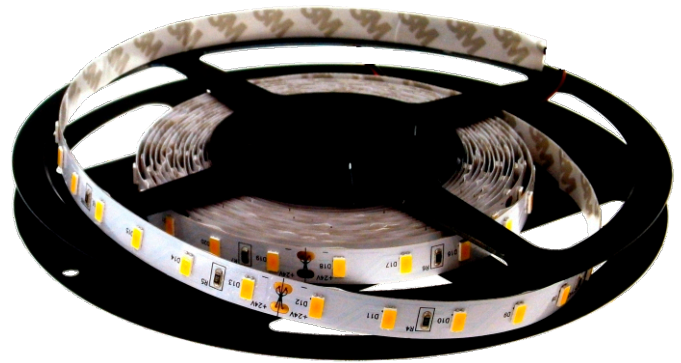

# POWERFLEX

High Output LED Strip  
1200 Lumens Per Metre

Australian Lighting  
Manufacturers  
Since 1980

**Digilin**  
AUSTRALIA

# POWERFLEX

High Output LED Strip  
1200 Lumens Per Metre

A flexible LED strip with high light output.

Use for wall or ceiling grazing or when a high level of direct and indirect light is required. Combine it with one of our lenses for even better performance.

Weatherproof version available

## SPECIFICATIONS

Colours	Warm White	Neutral White	
Wavelength/Colour Temp	3000K	4000K	
CRI	80		
Lumens per Metre	1152	1200	
LED Spacing	16.64mm		
Cut Off Length	100mm		
Reel Length	5000mm		
Beam Angle	120°		
Performance	70% Lumen Maintenance @ 50,000 Hours (L70)		
Voltage	24VDC		
Current	600mA/mtr		
Power	14.4w/mtr		