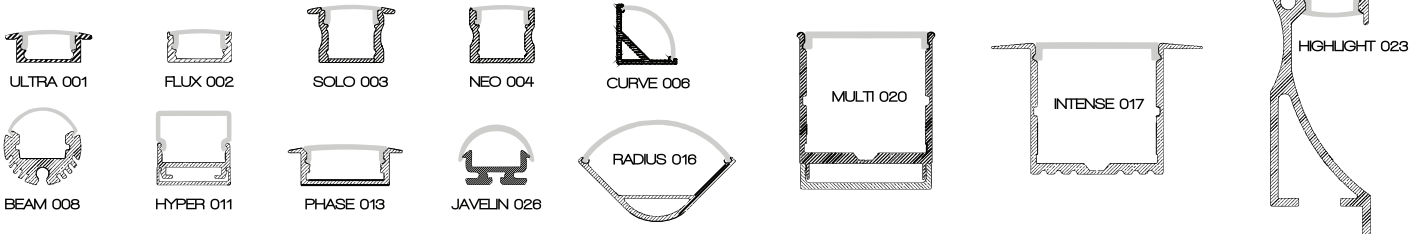

# PALETTE FLEX

RGBW LED Strip  
900 Lumens Per Metre

All the benefits of colourmixing strip with a true white.

Palette is the designers dream, mood and atmosphere are now yours to control.

Use in coffers, bulkheads, signs or architectural highlights. Palette is a high performance RGBW strip with a true white LED on board.

## SPECIFICATIONS

Colours	Red	Green	Blue	White	Combined
Wavelength/Colour Temp	620 - 630nm	520 - 535nm	465 - 475nm	2900K	
Lumens per Metre	57.6	129.6	28.8	690	900
LED Spacing	6.94mm RGB - White		13.89mm Same - Same		
Cut Off Length	166.67mm				
Beam Angle	110°				
Performance	70% Lumen Maintenance @ 50,000 Hours (L70)				
Voltage	24VDC				
Current	120mA/mtr	120mA/mtr	120mA/mtr	360mA/mtr	720mA/mtr
Power	2.88w/mtr	2.88w/mtr	2.88w/mtr	8.64w/mtr	17.28w/mtr

## AVAILABLE EXTRUSIONS

## DIMENSIONS