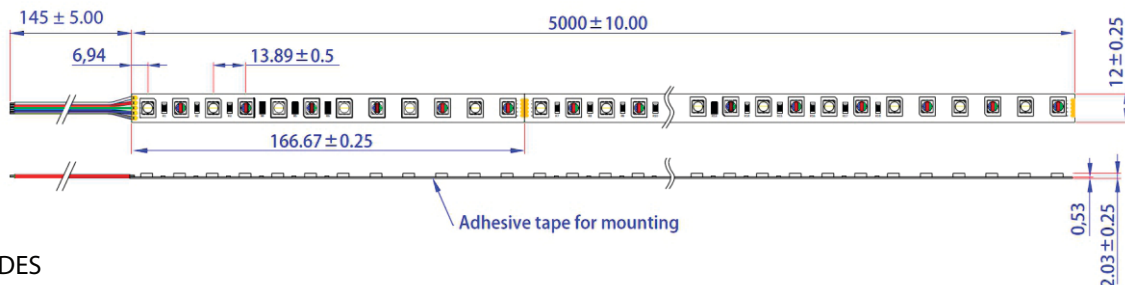

# PALETTE FLEX

RGBW LED Strip  
900 Lumens Per Metre

All the benefits of colourmixing strip with a true white.

Palette is the designers dream, mood and atmosphere are now yours to control.

Use in coffers, bulkheads, signs or architectural highlights. Palette is a high performance RGBW strip with a true white LED on board.

## SPECIFICATIONS

Colours	Red	Green	Blue	White	Combined
Wavelength/Colour Temp	620 - 630nm	520 - 535nm	465 - 475nm	2900K	
Lumens per Metre	57.6	129.6	28.8	690	900
LED Spacing	6.94mm RGB - White		13.89mm Same - Same		
Cut Off Length	166.67mm				
Beam Angle	110°				
Performance	70% Lumen Maintenance @ 50,000 Hours (L70)				
Voltage	24VDC				
Current	120mA/mtr	120mA/mtr	120mA/mtr	360mA/mtr	720mA/mtr
Power	2.88w/mtr	2.88w/mtr	2.88w/mtr	8.64w/mtr	17.28w/mtr

## AVAILABLE EXTRUSIONS

## DIMENSIONS