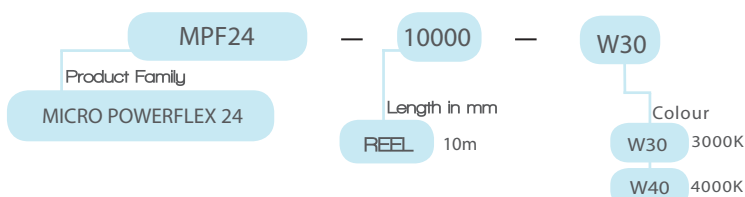

ORDERING CODES

For more information please contact

(03) 9701 2500 info@lightmoves.com.au

138-146 Browns Rd, Noble Park VIC 3174