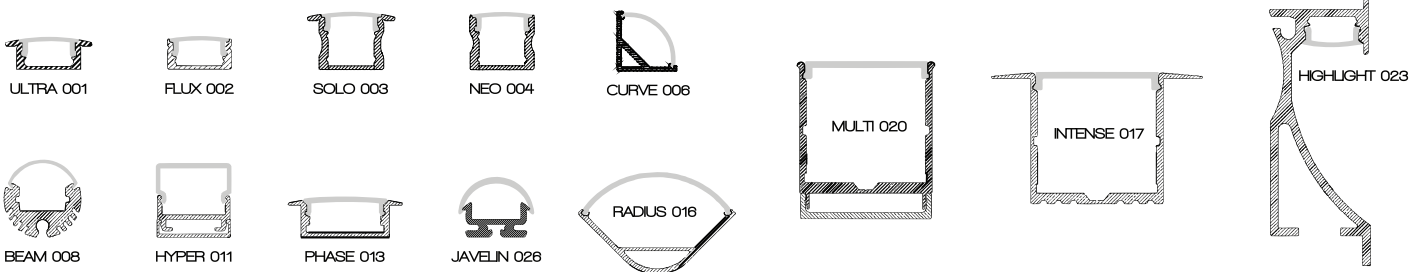

This super high performance strip is the brightest of its kind. When combined with our extrusions, this strip can deliver massive light outputs from very compact fixtures.

SPECIFICATIONS

Colours	Warm White	Neutral White	
Wavelength/Colour Temp	3000K	4000K	
CRI	80		
Lumens per Metre	2400	2640	
LED Spacing	3mm		
Cut Off Length	25mm		
Reel Length	10000mm		
Beam Angle	120°		
Performance	70% Lumen Maintenance @ 50,000 Hours (L70)		
Voltage	24VDC		
Current	1000mA/mtr		
Power	24w/mtr		

AVAILABLE EXTRUSIONS

DIMENSIONS

ORDERING CODES

For more information please contact

(03) 9701 2500 info@lightmoves.com.au

138-146 Browns Rd, Noble Park VIC 3174