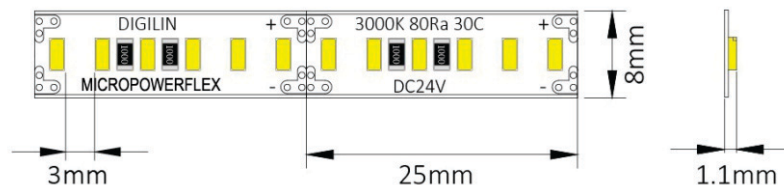

MICRO POWERFLEX 24

High Output LED Strip
2640 Lumens Per Metre

A flexible LED strip with extremely high light output.

This super high performance strip is the brightest of its kind. When combined with our extrusions, this strip can deliver massive light outputs from very compact fixtures.

SPECIFICATIONS

Colours	Warm White	Neutral White	
Wavelength/Colour Temp	3000K	4000K	
CRI	80		
Lumens per Metre	2400	2640	
LED Spacing	3mm		
Cut Off Length	25mm		
Reel Length	10000mm		
Beam Angle	120°		
Performance	70% Lumen Maintenance @ 50,000 Hours (L70)		
Voltage	24VDC		
Current	1000mA/mtr		
Power	24w/mtr		

AVAILABLE EXTRUSIONS

DIMENSIONS

ORDERING CODES

For more information please contact

(03) 9701 2500 info@lightmoves.com.au

138-146 Browns Rd, Noble Park VIC 3174