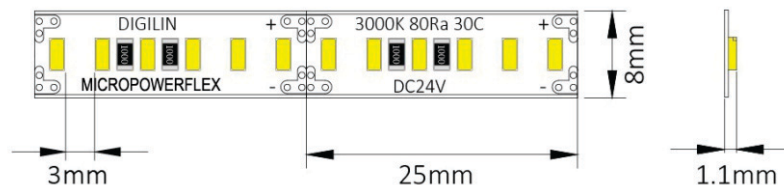

# MICRO POWERFLEX 16

High Output LED Strip  
1600 Lumens Per Metre

A flexible LED strip with extremely high light output.

This super high performance strip is the brightest of its kind. When combined with our extrusions, this strip can deliver massive light outputs from very compact fixtures.

## SPECIFICATIONS

Colours	Warm White	Neutral White	
Wavelength/Colour Temp	3000K	4000K	
CRI	80		
Lumens per Metre	1600	1600	
LED Spacing	3mm		
Cut Off Length	25mm		
Reel Length	10000mm		
Beam Angle	120°		
Performance	70% Lumen Maintenance @ 50,000 Hours (L70)		
Voltage	22VDC		
Current	720mA/mtr		
Power	16w/mtr		

## AVAILABLE EXTRUSIONS

## DIMENSIONS