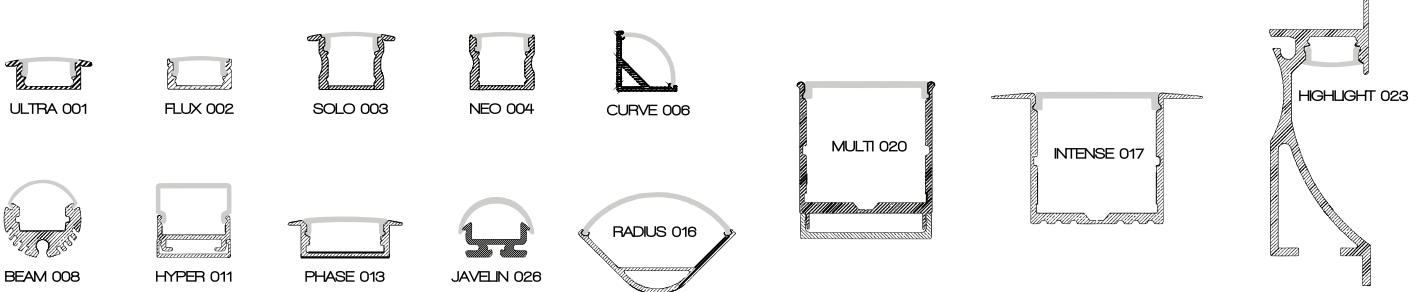

# MICRO POWERFLEX 16

High Output LED Strip  
1600 Lumens Per Metre

A flexible LED strip with extremely high light output.

This super high performance strip is the brightest of its kind. When combined with our extrusions, this strip can deliver massive light outputs from very compact fixtures.

## SPECIFICATIONS

Colours	Warm White	Neutral White	
Wavelength/Colour Temp	3000K	4000K	
CRI	80		
Lumens per Metre	1600	1600	
LED Spacing	3mm		
Cut Off Length	25mm		
Reel Length	10000mm		
Beam Angle	120°		
Performance	70% Lumen Maintenance @ 50,000 Hours (L70)		
Voltage	22VDC		
Current	720mA/mtr		
Power	16w/mtr		

## AVAILABLE EXTRUSIONS

## DIMENSIONS