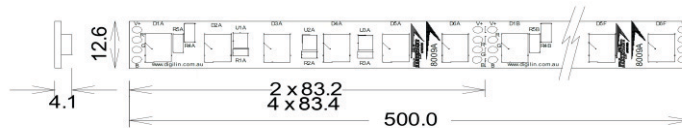

SPECIFICATIONS

Colours	Red	Green	Blue	Combined
Wavelength/Colour Temp	620 - 630nm	520 - 535nm	465 - 475nm	
Lumens per Metre	172	290	104	548
Strip Length	500mm			
LED Spacing	13.9mm			
Cut Off Length	83.3mm			
Beam Angle	110°			
Performance	70% Lumen Maintenance @ 50,000 Hours (L70)			
Voltage	24VDC			
Current	240mA/mtr	240mA/mtr	240mA/mtr	720mA/mtr
Power	5.8w/mtr	5.8w/mtr	5.8w/mtr	17.3w/mtr

AVAILABLE EXTRUSIONS

DIMENSIONS

ORDERING CODES

For more information please contact

lightmoves

(03) 9701 2500 info@lightmoves.com.au

138-146 Browns Rd, Noble Park VIC 3174