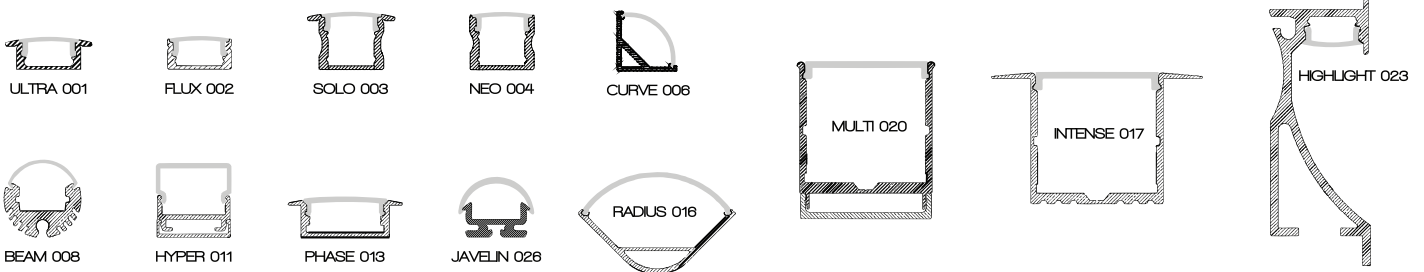

SPECIFICATIONS

Colours	Red	Green	Blue	Combined
Wavelength/Colour Temp	620 - 630nm	520 - 535nm	465 - 475nm	
Lumens per Metre	172	290	104	548
Strip Length	500mm			
LED Spacing	13.9mm			
Cut Off Length	83.3mm			
Beam Angle	110°			
Performance	70% Lumen Maintenance @ 50,000 Hours (L70)			
Voltage	24VDC			
Current	240mA/mtr	240mA/mtr	240mA/mtr	720mA/mtr
Power	5.8w/mtr	5.8w/mtr	5.8w/mtr	17.3w/mtr

AVAILABLE EXTRUSIONS

DIMENSIONS

ORDERING CODES

For more information please contact

lightmoves

(03) 9701 2500 info@lightmoves.com.au

138-146 Browns Rd, Noble Park VIC 3174