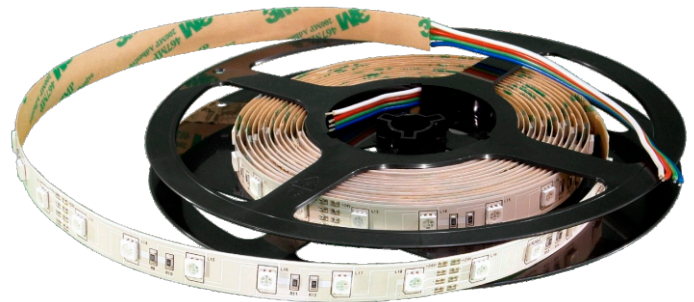

COLOUR FLEX RGB LED STRIP

Highest Lumen Output Of Its Type
226 Lumens per Metre

Australian Lighting
Manufacturers
Since 1980

Digilin
AUSTRALIA

COLOUR FLEX RGB LED STRIP

Highest Lumen Output Of Its Type

226 Lumens per Metre

Digilin
AUSTRALIA

A high output LED RGB Strip

Use in joinery, coffers, cabinets or any places where high output RGB LED is suitable.

SPECIFICATIONS

Colours	Red 620-630nm	Green 520-535nm	Blue 465-475nm	RGB Combined
Typical Lumens/Metre	57.6	130.4	38.4	226
LED Spacing	16.67mm			
Cut Off Lengths	100mm			
Reel Length	5000mm			
Beam Options	110°			
Performance	70% Lumen Maintenance @ 50,000 Hrs (L70)			
Power	Per Colour: 24VDC @ 200mA per metre, (4.8W per metre) RGB Combined: 24VDC @ 600mA per metre, (14.4W per metre)			

ORDERING CODES

UFL5000-RGB

Product Family length in mm

ULTRAFLEX LED 5000 - RGB

For more information please contact

lightmoves

(03) 9701 2500 info@lightmoves.com.au

138-146 Browns Rd, Noble Park VIC 3174