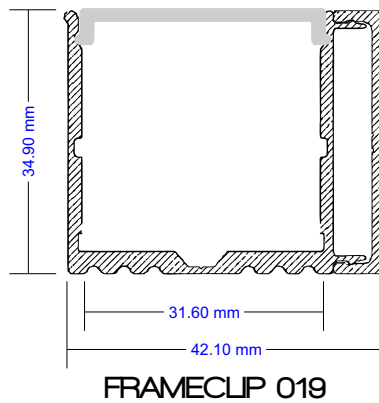

LINEAR EXTRUSION PROFILES

INDENT ONLY
Special Order

For more information please contact
lightmoves (03) 9701 2500
info@lightmoves.com.au
138-146 Browns Rd, Noble Park VIC 3174