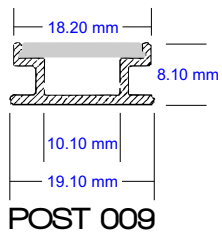

LINEAR EXTRUSION PROFILES

INDENT ONLY
Special Order

For more information please contact
lightmoves (03) 9701 2500
info@lightmoves.com.au
138-146 Browns Rd, Noble Park VIC 3174