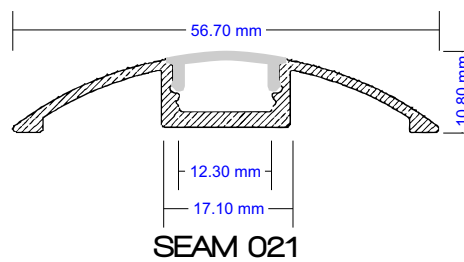

LINEAR EXTRUSION PROFILES

INDENT ONLY
Special Order

For more information please contact
lightmoves (03) 9701 2500
info@lightmoves.com.au
138-146 Browns Rd, Noble Park VIC 3174