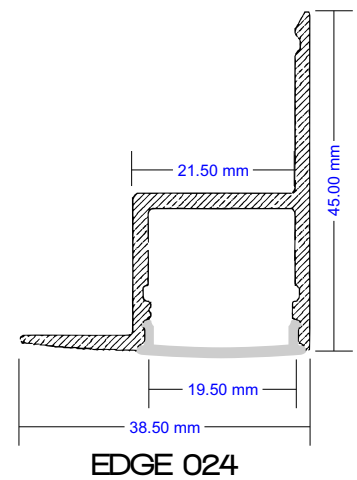

LINEAR EXTRUSION PROFILES

INDENT ONLY
Special Order

For more information please contact
lightmoves (03) 9701 2500
info@lightmoves.com.au
138-146 Browns Rd, Noble Park VIC 3174