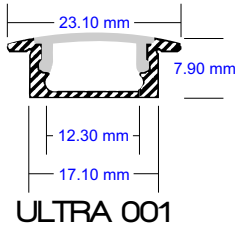

LINEAR EXTRUSION PROFILES

For more information please contact

lightmoves (03) 9701 2500
info@lightmoves.com.au

138-146 Browns Rd, Noble Park VIC 3174

Digilin
AUSTRALIA

LINEAR EXTRUSION PROFILES

STOCK

LINEAR EXTRUSION PROFILES