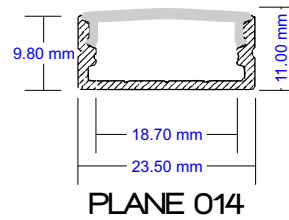

LINEAR EXTRUSION PROFILES

INDENT ONLY
Special Order

For more information please contact
lightmoves (03) 9701 2500
info@lightmoves.com.au
138-146 Browns Rd, Noble Park VIC 3174