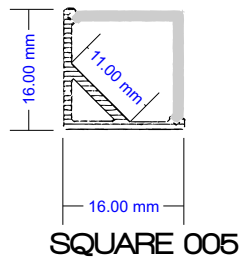

LINEAR EXTRUSION PROFILES

INDENT ONLY
Special Order

For more information please contact
lightmoves (03) 9701 2500
info@lightmoves.com.au
138-146 Browns Rd, Noble Park VIC 3174