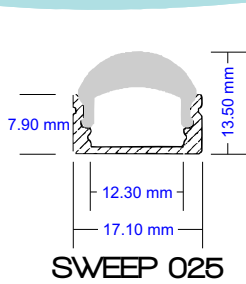

LINEAR EXTRUSION PROFILES

INDENT ONLY
Special Order

For more information please contact
lightmoves (03) 9701 2500
info@lightmoves.com.au
138-146 Browns Rd, Noble Park VIC 3174