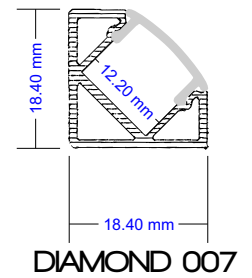

LINEAR EXTRUSION PROFILES

INDENT ONLY
Special Order

For more information please contact
lightmoves (03) 9701 2500
info@lightmoves.com.au
138-146 Browns Rd, Noble Park VIC 3174