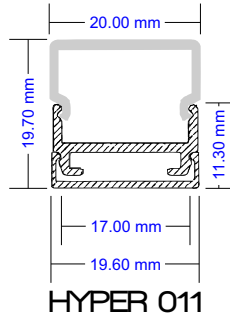

LINEAR EXTRUSION PROFILES

For more information please contact

lightmoves (03) 9701 2500
info@lightmoves.com.au

138-146 Browns Rd, Noble Park VIC 3174

Digilin
AUSTRALIA

LINEAR EXTRUSION PROFILES

STOCK

LINEAR EXTRUSION PROFILES