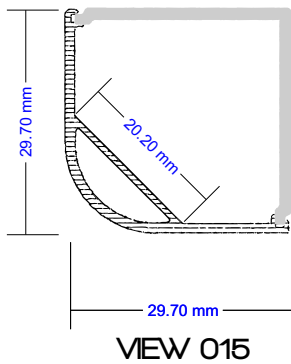

LINEAR EXTRUSION PROFILES

INDENT ONLY
Special Order

For more information please contact
lightmoves (03) 9701 2500
info@lightmoves.com.au
138-146 Browns Rd, Noble Park VIC 3174