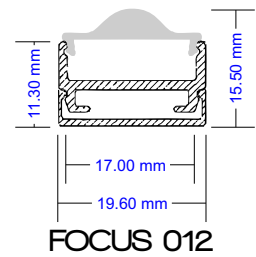

LINEAR EXTRUSION PROFILES

INDENT ONLY
Special Order

For more information please contact
lightmoves (03) 9701 2500
info@lightmoves.com.au
138-146 Browns Rd, Noble Park VIC 3174