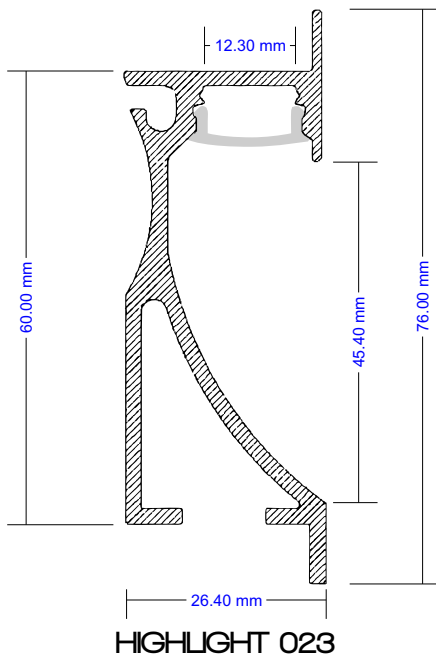

LINEAR EXTRUSION PROFILES

For more information please contact

lightmoves (03) 9701 2500
info@lightmoves.com.au

138-146 Browns Rd, Noble Park VIC 3174

Digilin
AUSTRALIA

LINEAR EXTRUSION PROFILES

STOCK

LINEAR EXTRUSION PROFILES