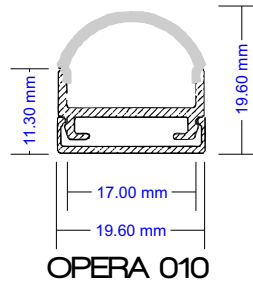

LINEAR EXTRUSION PROFILES

INDENT ONLY
Special Order

For more information please contact
lightmoves (03) 9701 2500
info@lightmoves.com.au
138-146 Browns Rd, Noble Park VIC 3174