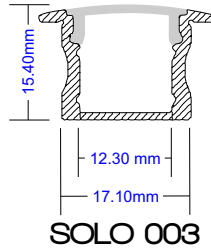

LINEAR EXTRUSION PROFILES

For more information please contact

lightmoves (03) 9701 2500
info@lightmoves.com.au

138-146 Browns Rd, Noble Park VIC 3174

Digilin
AUSTRALIA

LINEAR EXTRUSION PROFILES

STOCK

LINEAR EXTRUSION PROFILES