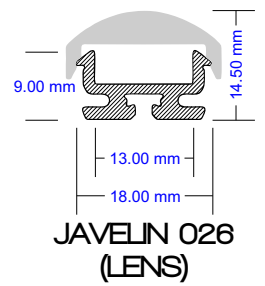

LINEAR EXTRUSION PROFILES

For more information please contact

lightmoves (03) 9701 2500
info@lightmoves.com.au

138-146 Browns Rd, Noble Park VIC 3174

Digilin
AUSTRALIA

LINEAR EXTRUSION PROFILES

STOCK

LINEAR EXTRUSION PROFILES