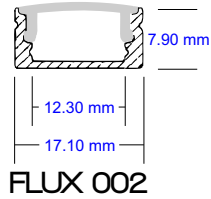

LINEAR EXTRUSION PROFILES

For more information please contact

lightmoves (03) 9701 2500
info@lightmoves.com.au

138-146 Browns Rd, Noble Park VIC 3174

Digilin
AUSTRALIA

LINEAR EXTRUSION PROFILES

STOCK

LINEAR EXTRUSION PROFILES