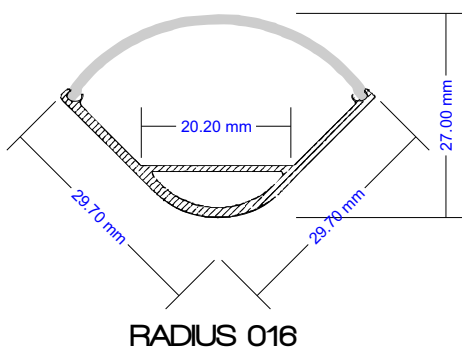

LINEAR EXTRUSION PROFILES

For more information please contact

lightmoves (03) 9701 2500
info@lightmoves.com.au

138-146 Browns Rd, Noble Park VIC 3174

Digilin
AUSTRALIA

LINEAR EXTRUSION PROFILES

STOCK

LINEAR EXTRUSION PROFILES