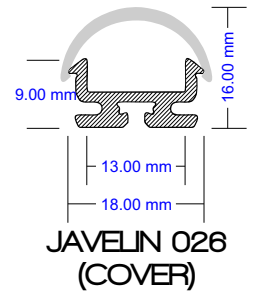

LINEAR EXTRUSION PROFILES

For more information please contact

lightmoves (03) 9701 2500
info@lightmoves.com.au

138-146 Browns Rd, Noble Park VIC 3174

Digilin
AUSTRALIA

LINEAR EXTRUSION PROFILES

STOCK

LINEAR EXTRUSION PROFILES