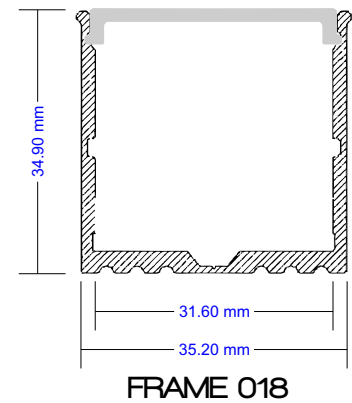

LINEAR EXTRUSION PROFILES

INDENT ONLY
Special Order

For more information please contact
lightmoves (03) 9701 2500
info@lightmoves.com.au
138-146 Browns Rd, Noble Park VIC 3174