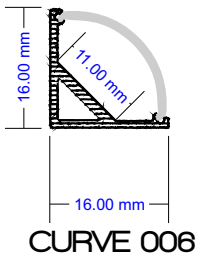

LINEAR EXTRUSION PROFILES

For more information please contact

lightmoves (03) 9701 2500
info@lightmoves.com.au

138-146 Browns Rd, Noble Park VIC 3174

Digilin
AUSTRALIA

LINEAR EXTRUSION PROFILES

STOCK

LINEAR EXTRUSION PROFILES