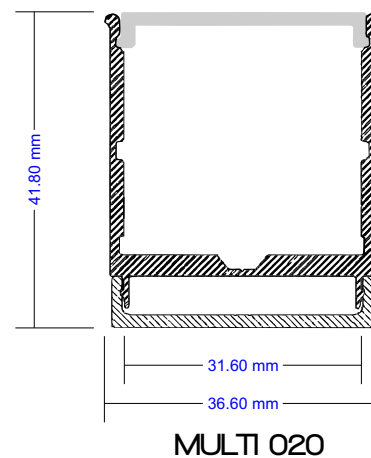

LINEAR EXTRUSION PROFILES

For more information please contact

lightmoves (03) 9701 2500
info@lightmoves.com.au

138-146 Browns Rd, Noble Park VIC 3174

Digilin
AUSTRALIA

LINEAR EXTRUSION PROFILES

STOCK

LINEAR EXTRUSION PROFILES