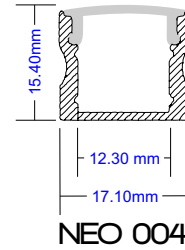

LINEAR EXTRUSION PROFILES

For more information please contact

lightmoves (03) 9701 2500
info@lightmoves.com.au

138-146 Browns Rd, Noble Park VIC 3174

Digilin
AUSTRALIA

LINEAR EXTRUSION PROFILES

STOCK

LINEAR EXTRUSION PROFILES