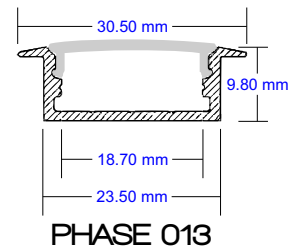

LINEAR EXTRUSION PROFILES

For more information please contact

lightmoves (03) 9701 2500
info@lightmoves.com.au

138-146 Browns Rd, Noble Park VIC 3174

Digilin
AUSTRALIA

LINEAR EXTRUSION PROFILES

STOCK

LINEAR EXTRUSION PROFILES