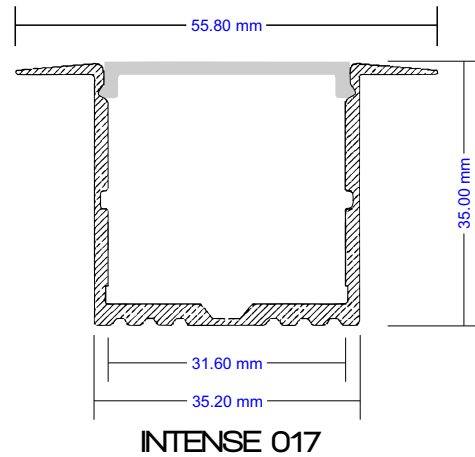

LINEAR EXTRUSION PROFILES

For more information please contact

lightmoves (03) 9701 2500
info@lightmoves.com.au

138-146 Browns Rd, Noble Park VIC 3174

Digilin
AUSTRALIA

LINEAR EXTRUSION PROFILES

STOCK

LINEAR EXTRUSION PROFILES