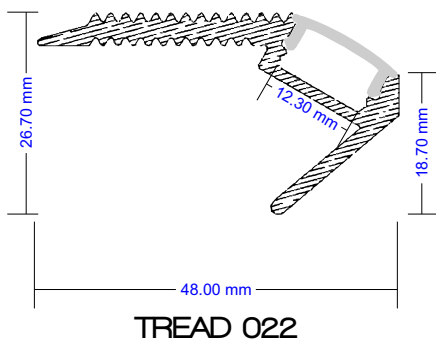

LINEAR EXTRUSION PROFILES

INDENT ONLY
Special Order

For more information please contact
lightmoves (03) 9701 2500
info@lightmoves.com.au
138-146 Browns Rd, Noble Park VIC 3174