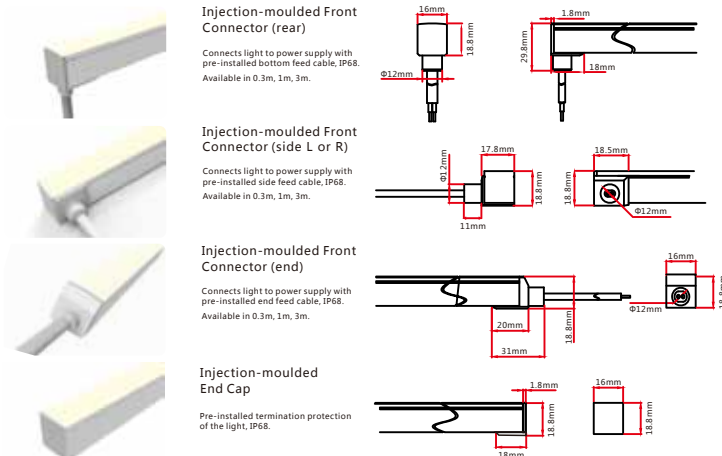

Injection-moulded Connector

PRODUCT CODE BUILDER

NLS **W27** - **5M**

LED Colour

Roll Size

2700K - W27	Red - R	5 Metre - 5M
3000K - W30	Green - G	10 Metre - 10M
4000K - W40	Blue - B	
5700K - W57	Amber - A