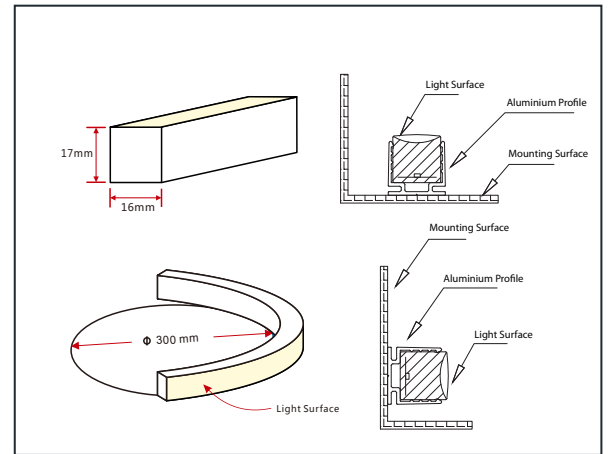

Lumen Output

W27 - 2700k - 420 Lm/Metre	R - Red - 130 Lm/Metre
W35 - 3000k - 420 Lm/Metre	G - Green - 300 Lm/Metre
W45 - 4000k - 480 Lm/Metre	B - Blue - 50 Lm/Metre
W57 - 5700k - 480 Lm/Metre	A - Amber - 130 Lm/Metre