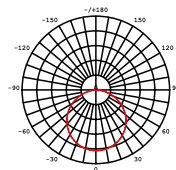

Lumen Output

W27 - 2700k - 420 Lm/Metre	R - Red - 130 Lm/Metre
W35 - 3000k - 420 Lm/Metre	G - Green - 300 Lm/Metre
W45 - 4000k - 480 Lm/Metre	B - Blue - 50 Lm/Metre
W57 - 5700k - 480 Lm/Metre	A - Amber - 130 Lm/Metre

Candle power distribution