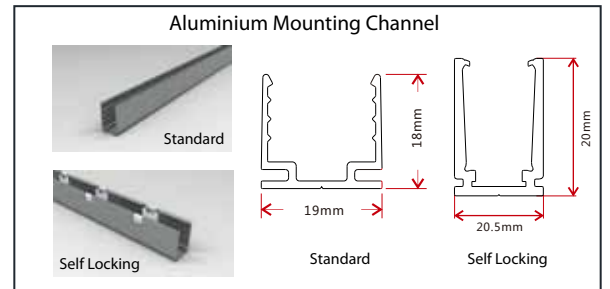

Lumen Output

W27 - 2700k - 420 Lm/Metre	R - Red - 130 Lm/Metre
W35 - 3000k - 420 Lm/Metre	G - Green - 300 Lm/Metre
W45 - 4000k - 480 Lm/Metre	B - Blue - 50 Lm/Metre
W57 - 5700k - 480 Lm/Metre	A - Amber - 130 Lm/Metre