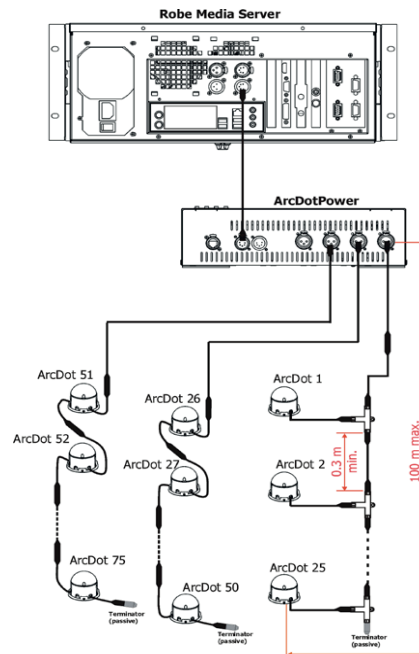

[www.anolis.eu](http://www.anolis.eu) [www.anolislighting.com](http://www.anolislighting.com)

Connection Scheme:

The minimum cable length of 0.3m between two T-connectors has to be kept in case that the pixel sorting is executed manually from the ArcDotPower menu.

This rule does not need to be kept if the Robe Media Server is used for pixel sorting. Max. total length of cable depends on the number of ArcDots connected to the ArcDotPower (100m @ 25 ArcDots, 65m @ 35 ArcDots per output).

Every ArcDot line has to be terminated with the passive terminator!

Note: If DMX is used for control of the ArcDot Power, the LED outputs 1-3 may be used only (LED output load is the same as in case of control by Artnet - typically 25 LED modules, max 35 LED modules and 100 modules max. load of ArcDotPower).