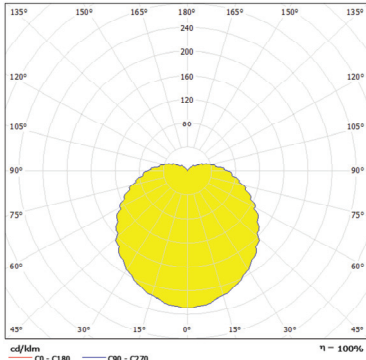

Photometric Data:

For foot Candles divide lux by 10.7

Standard - Non Optic

Distance [m]	Cone Diameter [m]	E(0°) E(C0)	E(65.9°) E(C90)
0.5	2.24	65.9° 2	17 1
1.0	4.47	65.9° 8	0
1.5	6.71	65.9° 4	0
2.0	8.94	65.9° 3	0
2.5	11.18	65.9° 2	0
3.0	13.41	65.9° 0	0

Distance [m] Cone Diameter [m] Illuminance [lx]
L0 - C180 (Half-Value Angle: 131.8°)

Total Luminous Flux: 74lm

ROBE lighting s.r.o, Palackeho 416 757 01 Valasske Mezirici, Czech Republic. Tel: +420 571 751 500 - Fax: +420 571 751 515 - E.mail: info@anolis.eu
UK: Anolis UK, 3 Spinney View, Stone Circle Road, Round Spinney Ind Est, NN3 8RF, Northampton, United Kingdom. Tel: +44 1604 741000 - Fax: +44 1604 741041 - E.mail: info@anolis.co.uk
USA: Anolis Lighting, 12349 SW 53rd Street, Suite 202, Cooper City, Florida 33330, U.S.A. Tel: +1 844 426 6547 - +1-844-4 ANOLIS - Fax: [954] 680-1910 - E.mail: info@anolislighting.com
AUS: Anolis Australia, 28 Expo Court, Ashmore, 4215, Queensland, Australia. Tel: +61 7 5509 4633 - Fax: +61 7 5509 4677 - E.mail: info@anolis.com.au
AUS: Anolis Australia, 5 Phillip Court, Port Melbourne, 3207, Victoria, Australia. Tel: +61 7 5509 4633 - Fax: +61 7 5509 4677 - E.mail: info@anolis.com.au
Asia and Pacific: Anolis Asia and Pacific, 12 New Ind Road, #02-05 Morningstar Centre, S-536202, Singapore. Tel: +65 6280 8558 - Fax: +65 6280 2896 - E.mail: asiapacific@anolis.eu
Middle East: Anolis Middle East, Office Nbr 507 5th Floor, Al Asmawi Building DIP 1, Dubai, UAE. Po Box: 391 898 - Tel: +971 4 885 3223 - E.mail: middleeast@anolis.eu
Russia and CIS: Taganskaya str. 26-1-72, 109004 Moscow, Russia. Tel: +7 495 504 9569 - E.mail: russia@anolis.eu
Central and South America: Galicia 1198 ap 303, 1100, Montevideo, Uruguay. Tel: +5982 900 67 47 - E.mail: Latam@anolis.eu

www.anolis.eu | www.anolislighting.com