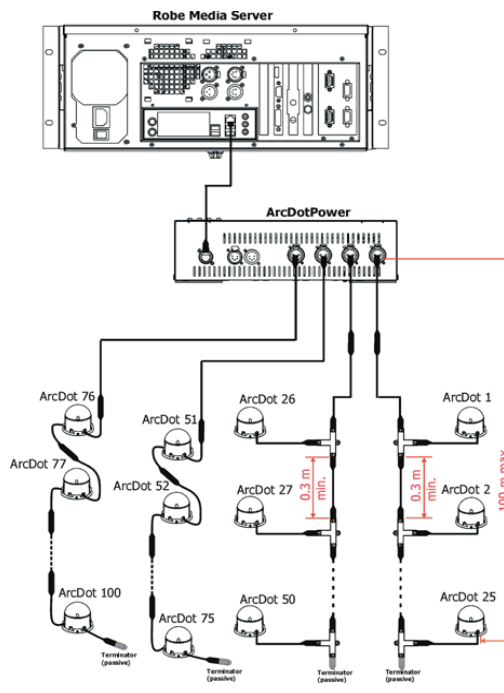

www.lightmoves.com.au

**FEATURES:**

- Input Voltage: 48V DC Via ArcPixel Power
- Power consumption: 5.5W
- Light Source: 1 x MC LED's
- Delivered Lumen: 74lm
- Projected LED Life: 50,000 Hrs
- Control: DMX Controller - Media Server
- Housing: Cast Aluminium - Frosted Polycarbonate Cover
- Fixing Method: Fixing holes
- IP Rating: IP67
- Operating Ambient Temp: -20°C/+50°C (-4°F/+122°F)
- Certification: ETL / cETL, CE, RoHS
- 5 Year Warranty

[www.anolis.eu](http://www.anolis.eu) [www.anolislighting.com](http://www.anolislighting.com)

Connection Scheme:

The minimum cable length of 0.3m between two T-connectors has to be kept in case that the pixel sorting is executed manually from the ArcDotPower menu.

This rule does not need to be kept if the Robe Media Server is used for pixel sorting. Max. total length of cable depends on the number of ArcDots connected to the ArcDotPower (100m @ 25 ArcDots, 65m @ 35 ArcDots per output).