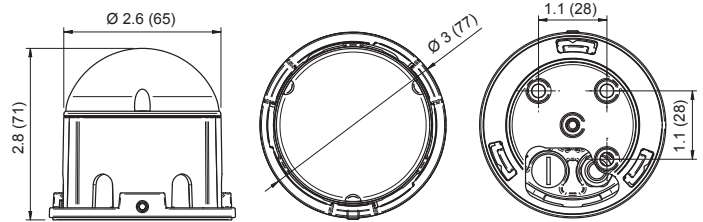

FEATURES:

- Input Voltage: 48V DC Via ArcPixel Power
- Power consumption: 5.5W
- Light Source: 1 x MC LED's
- Delivered Lumen: 74lm
- Projected LED Life: 50,000 Hrs
- Control: DMX Controller - Media Server
- Housing: Cast Aluminium - Frosted Polycarbonate Cover
- Fixing Method: Fixing holes
- IP Rating: IP67
- Operating Ambient Temp: -20°C/+50°C (-4°F/+122°F)
- Certification: ETL / cETL, CE, RoHS
- 5 Year Warranty