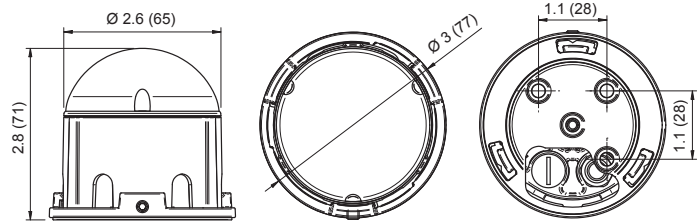

FEATURES:

- Input Voltage: 48V DC Via ArcPixel Power
- Average Power consumption: 5.5W (Continuous)
- Light Source: 8 x White LED MultiChip
- Projected LED Life: 50,000 Hrs
- Control: DMX Controller - ArcPixel Power
- Housing: Cast Aluminium - Frosted Polycarbonate Cover
- Fixing Method: Fixing holes
- IP Rating: IP67
- Operating Ambient Temp: -20°C/+50°C (-4°F/+122°F)
- Certification: ETL / cETL, CE, RoHS
- 5 Year Warranty