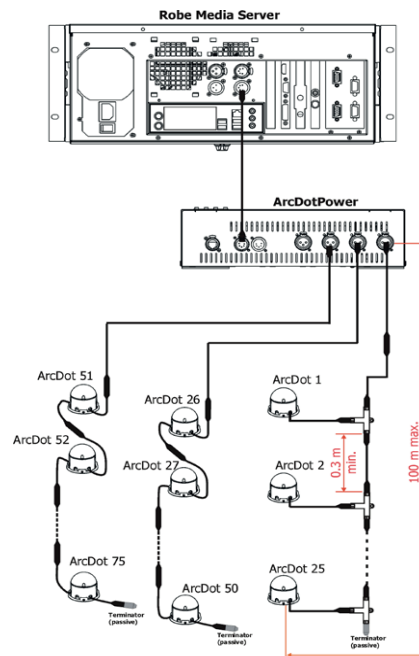

## Connection Scheme:

The minimum cable length of 0.3m between two T-connectors has to be kept in case that the pixel sorting is executed manually from the ArcDotPower menu.

This rule does not need to be kept if the Robe Media Server is used for pixel sorting  
 Max. total length of cable depends on the number of ArcDots connected to the ArcDotPower (100 m @ 25 ArcDots, 65 m @ 35 ArcDots per output).

Every ArcDot line has to be terminated with the passive terminator!

Note: If DMX is used for control of the ArcDot Power, the LED outputs 1-3 may be used only (LED output load is the same as in case of control by Artnet - typically 25 LED modules, max 35 LED modules and 100 modules max. load of ArcDotPower).