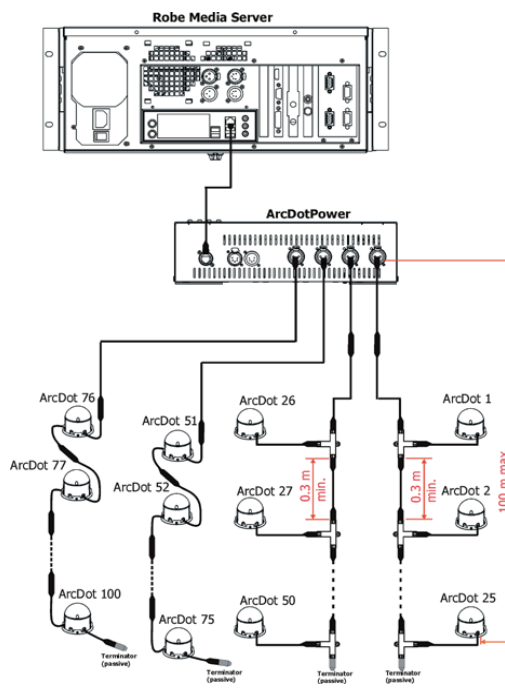

**FEATURES:**

- Input Voltage: 48V DC Via ArcPixel Power
- Average Power consumption: 5.5W (Continuous)
- Light Source: 8 x White LED MultiChip
- Projected LED Life: 50,000 Hrs
- Control: DMX Controller - ArcPixel Power
- Housing: Cast Aluminium - Frosted Polycarbonate Cover
- Fixing Method: Fixing holes
- IP Rating: IP67
- Operating Ambient Temp: -20°C/+50°C (-4°F/+122°F )
- Certification: ETL / cETL, CE, RoHS
- 5 Year Warranty

## Connection Scheme:

The minimum cable length of 0.3m between two T-connectors has to be kept in case that the pixel sorting is executed manually from the ArcDotPower menu.

This rule does not need to be kept if the Robe Media Server is used for pixel sorting  
 Max. total length of cable depends on the number of ArcDots connected to the ArcDotPower (100 m @ 25 ArcDots, 65 m @ 35 ArcDots per output).