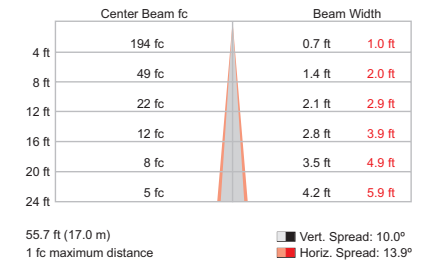

### Specifications

Due to continuous improvements and innovations, specifications may change without notice.

Item	Specification	1 ft (305 mm)	2 ft (610 mm)	3 ft (914 mm)	4 ft (1219 mm)
Output	Lumens*	189	378	567	756
	Efficacy (lm / W)	20.9			
	CRI	82			
	Lumen Maintenance‡	60,000 hours L70 @ 25° C 60,000 hours L70 @ 50° C		60,000 hours L50 @ 25° C 60,000 hours L50 @ 50° C	
Electrical	Input Voltage	100 – 277 VAC, auto-ranging 50 / 60 Hz			
	Power Consumption	5 W	10 W	15 W	20 W
Control	Interface	Data Enabler Pro (DMX or Ethernet)			
	Control System	Philips Color Kinetics full range of controllers, including Light System Manager and iPlayer 3, or third-party controllers			
Physical	Dimensions (Height x Width x Depth)	2.7 x 12 x 2.8 in (69 x 305 x 71 mm)	2.7 x 24 x 2.8 in (69 x 610 x 71 mm)	2.7 x 36 x 2.8 in (69 x 914 x 71 mm)	2.7 x 48 x 2.8 in (69 x 1219 x 71 mm)
	Weight	2.1 lb (1.0 kg)	4.6 lb (2.1 kg)	7.1 lb (3.2 kg)	9.3 lb (4.2 kg)
	Housing	Extruded anodized aluminum			
	Lens	Clear polycarbonate			
	Fixture Connectors	Integral male / female waterproof connectors			
	Mounting	Multi-positional, constant torque locking hinges			
	Temperature	-40° – 122° F (-40° – 50° C) Operating -4° – 122° F (-20° – 50° C) Startup -40° – 176° F (-40° – 80° C) Storage			
	Humidity	0 – 95%, non-condensing			
	Fixture Run Lengths	To calculate fixture run lengths and total power consumption for your specific installation, download the Configuration Calculator from <a href="http://www.philipscolorkinetics.com/support/install_tool/">www.philipscolorkinetics.com/support/install_tool/</a>			
Certification and Safety	Certification	UL / cUL, FCC Class A, CE, PSE, C-Tick			
	Environment	Dry / Damp / Wet Location, IP66			

## Photometrics

iW Graze QLX Powercore 5W

1 ft, 9° x 9° beam angle

### Illuminance at Distance

Lumens	Efficacy
189	20.9

For lux multiply fc by 10.7