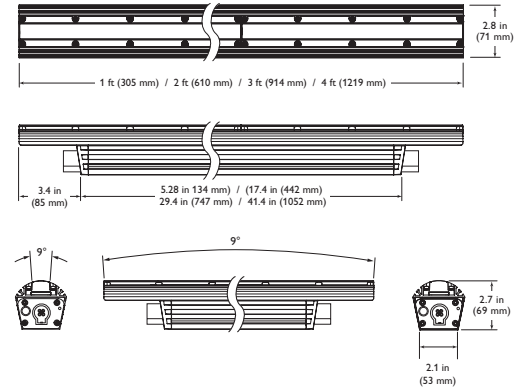

### Specifications

Due to continuous improvements and innovations, specifications may change without notice.

Item	Specification	1 ft (305 mm)	2 ft (610 mm)	3 ft (914 mm)	4 ft (1219 mm)
Output	Lumens*	189	378	567	756
	Efficacy (lm / W)	20.9			
	CRI	82			
	Lumen Maintenance‡	60,000 hours L70 @ 25° C 60,000 hours L70 @ 50° C		60,000 hours L50 @ 25° C 60,000 hours L50 @ 50° C	
Electrical	Input Voltage	100 – 277 VAC, auto-ranging 50 / 60 Hz			
	Power Consumption	5 W	10 W	15 W	20 W
Control	Interface	Data Enabler Pro (DMX or Ethernet)			
	Control System	Philips Color Kinetics full range of controllers, including Light System Manager and iPlayer 3, or third-party controllers			
Physical	Dimensions (Height x Width x Depth)	2.7 x 12 x 2.8 in (69 x 305 x 71 mm)	2.7 x 24 x 2.8 in (69 x 610 x 71 mm)	2.7 x 36 x 2.8 in (69 x 914 x 71 mm)	2.7 x 48 x 2.8 in (69 x 1219 x 71 mm)
	Weight	2.1 lb (1.0 kg)	4.6 lb (2.1 kg)	7.1 lb (3.2 kg)	9.3 lb (4.2 kg)
	Housing	Extruded anodized aluminum			
	Lens	Clear polycarbonate			
	Fixture Connectors	Integral male / female waterproof connectors			
	Mounting	Multi-positional, constant torque locking hinges			
	Temperature	-40° – 122° F (-40° – 50° C) Operating -4° – 122° F (-20° – 50° C) Startup -40° – 176° F (-40° – 80° C) Storage			
	Humidity	0 – 95%, non-condensing			
	Fixture Run Lengths	To calculate fixture run lengths and total power consumption for your specific installation, download the Configuration Calculator from <a href="http://www.philipscolorkinetics.com/support/install_tool/">www.philipscolorkinetics.com/support/install_tool/</a>			
Certification and Safety	Certification	UL / cUL, FCC Class A, CE, PSE, C-Tick			
	Environment	Dry / Damp / Wet Location, IP66			

\* 1 ft (305 mm) lumen output measurements comply with IES LM-79-08 testing procedures. 2 ft (610 mm), 3 ft (914 mm), and 4 ft (1219 mm) measurements are estimated based on the 1 ft (305 mm) measurements.