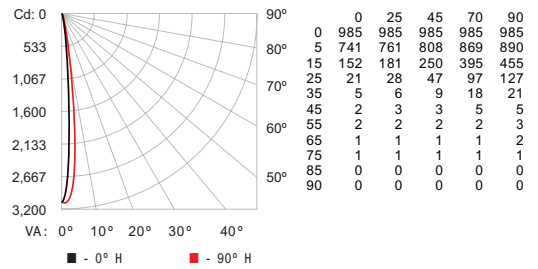

Fixtures

Item	Beam Angle	Item Number	Philips 12NC
iW Graze QLX Powercore 5W 1 ft (305 mm)	9° x 9°	523-000085-00	910503704062
	10° x 60°	523-000085-01	910503703819
	15° x 30°	523-000085-02	910503703820
	30° x 60°	523-000085-03	910503703821
	60° x 30°	523-000085-04	910503703822
iW Graze QLX Powercore 5W 2 ft (610 mm)	9° x 9°	523-000085-05	910503703823
	10° x 60°	523-000085-06	910503703824
	15° x 30°	523-000085-07	910503703825
	30° x 60°	523-000085-08	910503703826
	60° x 30°	523-000085-09	910503703827
iW Graze QLX Powercore 5W 3 ft (914 mm)	9° x 9°	523-000085-10	910503703828
	10° x 60°	523-000085-11	910503703829
	15° x 30°	523-000085-12	910503703830
	30° x 60°	523-000085-13	910503703831
	60° x 30°	523-000085-14	910503703832
iW Graze QLX Powercore 5W 4 ft (1219 mm)	9° x 9°	523-000085-15	910503703833
	10° x 60°	523-000085-16	910503703834
	15° x 30°	523-000085-17	910503703835
	30° x 60°	523-000085-18	910503703836
	60° x 30°	523-000085-19	910503703837

Use Item Number when ordering in North America.

Photometrics

iW Graze QLX Powercore 5W

1 ft, 9° x 9° beam angle

Polar Candela Distribution