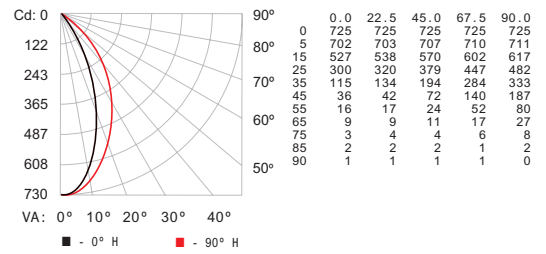

Fixtures

Item	Beam Angle	Item Number	Philips 12NC
iW Graze QLX Powercore 1 ft (305 mm)	9° x 9°	523-000079-20	910503703664
	10° x 60°	523-000079-21	910503703665
	15° x 30°	523-000079-22	910503703666
	30° x 60°	523-000079-23	910503703667
	60° x 30°	523-000079-24	910503703668
iW Graze QLX Powercore 2 ft (610 mm)	9° x 9°	523-000079-25	910503703669
	10° x 60°	523-000079-26	910503703670
	15° x 30°	523-000079-27	910503703671
	30° x 60°	523-000079-28	910503703672
	60° x 30°	523-000079-29	910503703673
iW Graze QLX Powercore 3 ft (914 mm)	9° x 9°	523-000079-30	910503703674
	10° x 60°	523-000079-31	910503703675
	15° x 30°	523-000079-32	910503703676
	30° x 60°	523-000079-33	910503703677
	60° x 30°	523-000079-34	910503703678
iW Graze QLX Powercore 4 ft (1219 mm)	9° x 9°	523-000079-35	910503703679
	10° x 60°	523-000079-36	910503703680
	15° x 30°	523-000079-37	910503703681
	30° x 60°	523-000079-38	910503703682
	60° x 30°	523-000079-39	910503703683

Use Item Number when ordering in North America.

Photometrics

iW Graze QLX Powercore
1 ft, 30° x 60° beam angle

Polar Candela Distribution

Illuminance at Distance