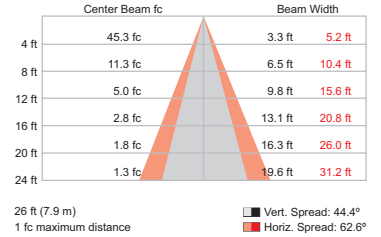

Lumens	Efficacy
658	33.6

For lux multiply fc by 10.7

Accessories

Item	Type	Item Number	Philips 12NC
Leader Cable with Terminator	UL / cUL	10 ft (3.0 m)	108-000055-03 910503704066
		50 ft (15.2 m)	108-000055-00 910503703137
	CE / PSE	10 ft (3.0 m)	108-000055-04 910503704067
		50 ft (15.2 m)	108-000055-01 910503704064
Jumper Cable	UL / cUL	End-to-End	108-000057-00 910503703139
		1 ft (305 mm)	108-000057-03 910503704076
		5 ft (1.5 m)	108-000057-06 910503704079
		10 ft (3.0 m)	108-000057-09 910503704082
	CE / PSE	End-to-End	108-000057-01 910503704074
		1 ft (305 mm)	108-000057-04 910503704077
		5 ft (1.5 m)	108-000057-07 910503704080
		10 ft (3.0 m)	108-000057-10 910503704083
Glare Shield		1 ft (305 mm)	120-000081-00 910503700745
		2 ft (610 mm)	120-000081-01 910503700746
		3 ft (914 mm)	120-000081-02 910503700747
		4 ft (1219 mm)	120-000081-03 910503700748
Additional Terminators	Quantity 10	120-000157-00	910503703142
Additional Hinge	Quantity 1	120-000098-00	910503700772

Use Item Number when ordering in North America.

Philips Color Kinetics
3 Burlington Woods Drive
Burlington, Massachusetts 01803 USA
Tel 888.385.5742
Tel 617.423.9999
Fax 617.423.9998
www.philipscolorkinetics.com

Copyright © 2013 Philips Solid-State Lighting Solutions, Inc. All rights reserved.
Chromacore, Chromasic, CK, the CK logo, Color Kinetics, the Color Kinetics logo, ColorBlast, ColorBlaze, ColorBurst, eW Fuse, ColorGraze, ColorPlay, ColorReach, iW Reach, eW Reach, DIMand, EssentialWhite, eW, iColor, iColor Cove, IntelliWhite, iW, iPlayer, Optibin, and Powercore are either registered trademarks or trademarks of Philips Solid-State Lighting Solutions, Inc. in the United States and / or other countries. All other brand or product names are trademarks or registered trademarks of their respective owners. Due to continuous improvements and innovations, specifications may change without notice.

DAS-000115-24 R00 04-13