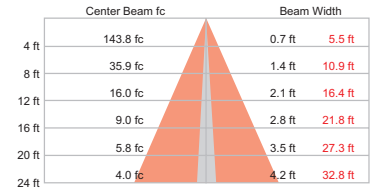

Item	Specification	1 ft (305 mm)	2 ft (610 mm)	3 ft (914 mm)	4 ft (1219 mm)
Output	Lumens*	624	1248	1872	2496
	Efficacy (lm / W)	31.5			
	CRI	83			
	Lumen Maintenance‡	60,000 hours L70 @ 25° C 60,000 hours L70 @ 50° C		60,000 hours L50 @ 25° C 60,000 hours L50 @ 50° C	
Electrical	Input Voltage	100 – 277 VAC, auto-ranging 50 / 60 Hz			
	Power Consumption	15 W	30 W	45 W	60 W
Control	Interface	Data Enabler Pro (DMX or Ethernet)			
	Control System	Philips Color Kinetics full range of controllers, including Light System Manager and iPlayer 3, or third-party controllers			
Physical	Dimensions (Height x Width x Depth)	2.7 x 12 x 2.8 in (69 x 305 x 71 mm)	2.7 x 24 x 2.8 in (69 x 610 x 71 mm)	2.7 x 36 x 2.8 in (69 x 914 x 71 mm)	2.7 x 48 x 2.8 in (69 x 1219 x 71 mm)
	Weight	2.1 lb (1.0 kg)	4.6 lb (2.1 kg)	7.1 lb (3.2 kg)	9.3 lb (4.2 kg)
	Housing	Extruded anodized aluminum			
	Lens	Clear polycarbonate			
	Fixture Connectors	Integral male / female waterproof connectors			
	Mounting	Multi-positional, constant torque locking hinges			
	Temperature	-40° – 122° F (-40° – 50° C) Operating -4° – 122° F (-20° – 50° C) Startup -40° – 176° F (-40° – 80° C) Storage			
	Humidity	0 – 95%, non-condensing			
	Fixture Run Lengths	To calculate fixture run lengths and total power consumption for your specific installation, download the Configuration Calculator from www.philipscolorkinetics.com/support/install_tool/			
Certification and Safety	Certification	UL / cUL, FCC Class A, CE, PSE, C-Tick			
	Environment	Dry / Damp / Wet Location, IP66			

Use Item Number when ordering in North America.

Photometrics

iW Graze QLX Powercore
1 ft, 10° x 60° beam angle

Polar Candela Distribution

Illuminance at Distance

48 ft (14.6 m)
1 fc maximum distance

■ Vert. Spread: 10.0°
■ Horiz. Spread: 68.6°