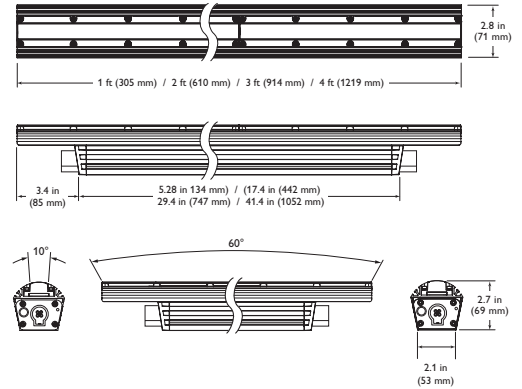

iW Graze QLX Powercore

10° x 60° beam angle

Performance linear exterior LED wall grazing fixture with intelligent white light

With light output of up to 673 lumens and a power consumption of only 15 W per foot, iW Graze QLX Powercore is perfect for surface illumination applications calling for a balance of cost and performance. Featuring Powercore technology, fixtures process power directly from line voltage, eliminating the need for external power supplies. These versatile fixtures use channels of cool, neutral, and warm white LEDs to produce color temperatures ranging from 2700 K – 6500 K. Four fixture lengths and five beam angles support a large range of façade or surface illumination applications.