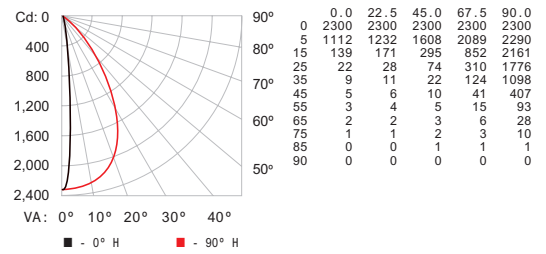

‡ L70 = 70% lumen maintenance (when light output drops below 70% of initial output). L50 = 50% lumen maintenance (when light output drops below 50% of initial output). Ambient luminaire temperatures specified. Lumen maintenance calculations are based on lifetime prediction graphs supplied by LED source manufacturers. Calculations for white-light LED fixtures are based on measurements that comply with IES LM-80-08 testing procedures. Refer to www.philipscolorkinetics.com/support/appnotes/lm-80-08.pdf for more information.

Fixtures

Item	Beam Angle	Item Number	Philips 12NC
iW Graze QLX Powercore 1 ft (305 mm)	9° x 9°	523-000079-20	910503703664
	10° x 60°	523-000079-21	910503703665
	15° x 30°	523-000079-22	910503703666
	30° x 60°	523-000079-23	910503703667
	60° x 30°	523-000079-24	910503703668
iW Graze QLX Powercore 2 ft (610 mm)	9° x 9°	523-000079-25	910503703669
	10° x 60°	523-000079-26	910503703670
	15° x 30°	523-000079-27	910503703671
	30° x 60°	523-000079-28	910503703672
iW Graze QLX Powercore 3 ft (914 mm)	9° x 9°	523-000079-30	910503703674
	10° x 60°	523-000079-31	910503703675
	15° x 30°	523-000079-32	910503703676
	30° x 60°	523-000079-33	910503703677
iW Graze QLX Powercore 4 ft (1219 mm)	9° x 9°	523-000079-35	910503703679
	10° x 60°	523-000079-36	910503703680
	15° x 30°	523-000079-37	910503703681
	30° x 60°	523-000079-38	910503703682
	60° x 30°	523-000079-39	910503703683

Use Item Number when ordering in North America.

Photometrics

iW Graze QLX Powercore
1 ft, 10° x 60° beam angle

Polar Candela Distribution

Illuminance at Distance

48 ft (14.6 m)
1 fc maximum distance

■ Vert. Spread: 10.0°
■ Horiz. Spread: 68.6°