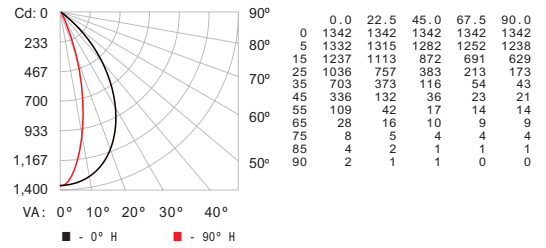

‡ L70 = 70% lumen maintenance (when light output drops below 70% of initial output). L50 = 50% lumen maintenance (when light output drops below 50% of initial output). Ambient luminaire temperatures specified. Lumen maintenance calculations are based on lifetime prediction graphs supplied by LED source manufacturers. Calculations for white-light LED fixtures are based on measurements that comply with IES LM-80-08 testing procedures. Refer to www.philipscolorkinetics.com/support/appnotes/lm-80-08.pdf for more information.

PHILIPS

Fixtures

Item	Beam Angle	Item Number	Philips 12NC
iW Graze MX Powercore 1 ft (305 mm)	9° x 9°	523-000079-00	910503703151
	10° x 60°	523-000079-01	910503703645
	15° x 30°	523-000079-02	910503703646
	30° x 60°	523-000079-03	910503703647
	60° x 30°	523-000079-04	910503703648
iW Graze MX Powercore 2 ft (610 mm)	9° x 9°	523-000079-05	910503703649
	10° x 60°	523-000079-06	910503703650
	15° x 30°	523-000079-07	910503703651
	30° x 60°	523-000079-08	910503703652
	60° x 30°	523-000079-09	910503703653
iW Graze MX Powercore 3 ft (914 mm)	9° x 9°	523-000079-10	910503703654
	10° x 60°	523-000079-11	910503703655
	15° x 30°	523-000079-12	910503703656
	30° x 60°	523-000079-13	910503703657
iW Graze MX Powercore 4 ft (1219 mm)	60° x 30°	523-000079-14	910503703658
	9° x 9°	523-000079-15	910503703659
	10° x 60°	523-000079-16	910503703660
	15° x 30°	523-000079-17	910503703661
	30° x 60°	523-000079-18	910503703662
	60° x 30°	523-000079-19	910503703663

Use Item Number when ordering in North America.

Photometrics

iW Graze MX Powercore
1 ft, 60° x 30° beam angle

Polar Candela Distribution

Illuminance at Distance

Lumens	Efficacy
872	34.1

For lux multiply fc by 10.7