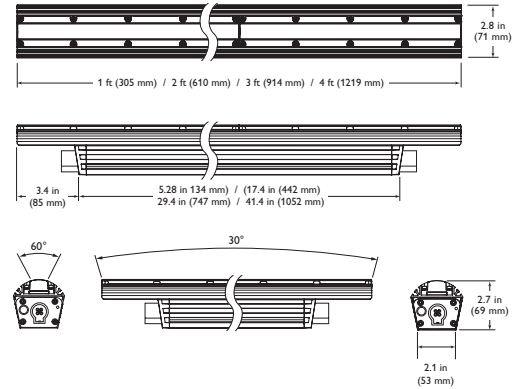

iW Graze MX Powercore

60° x 30° beam angle

Premium linear exterior LED wall grazing fixture with intelligent white light

iW Graze MX Powercore features the most light output in our line of intelligent white light grazing fixtures for high-intensity multi-story façade and surface illumination. Featuring Powercore technology, fixtures process power directly from line voltage, eliminating the need for external power supplies. These high-performance fixtures use channels of cool, neutral, and warm white LEDs to produce color temperatures ranging from 2700 K – 6500 K. Four fixture lengths and five beam angles support a large range of façade or surface illumination applications.

For detailed product information, please refer to the iW Graze Powercore Family Product Guide at www.philipscolorkinetics.com/ls/intelligentwhite/iwgrazemxpowercore/