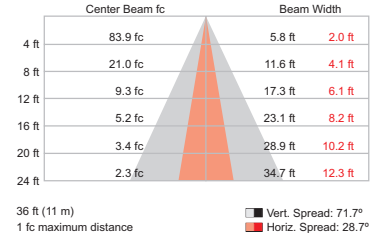

Item	Specification	1 ft (305 mm)	2 ft (610 mm)	3 ft (914 mm)	4 ft (1219 mm)
Output	Lumens*	872	1744	2616	3488
	Efficacy (lm / W)	34.1			
	CRI	82			
	Lumen Maintenance‡	60,000 hours L70 @ 25° C	60,000 hours L70 @ 50° C	60,000 hours L50 @ 25° C	60,000 hours L50 @ 50° C
Electrical	Input Voltage	100 – 277 VAC, auto-ranging 50 / 60 Hz			
	Power Consumption	20 W	40 W	60 W	80 W
Control	Interface	Data Enabler Pro (DMX or Ethernet)			
	Control System	Philips Color Kinetics full range of controllers, including Light System Manager and iPlayer 3, or third-party controllers			
Physical	Dimensions (Height x Width x Depth)	2.7 x 12 x 2.8 in (69 x 305 x 71 mm)	2.7 x 24 x 2.8 in (69 x 610 x 71 mm)	2.7 x 36 x 2.8 in (69 x 914 x 71 mm)	2.7 x 48 x 2.8 in (69 x 1219 x 71 mm)
	Weight	2.1 lb (1.0 kg)	4.6 lb (2.1 kg)	7.1 lb (3.2 kg)	9.3 lb (4.2 kg)
	Housing	Extruded anodized aluminum			
	Lens	Clear polycarbonate			
	Fixture Connectors	Integral male / female waterproof connectors			
	Mounting	Multi-positional, constant torque locking hinges			
	Temperature	-40° – 122° F (-40° – 50° C) Operating -4° – 122° F (-20° – 50° C) Startup -40° – 176° F (-40° – 80° C) Storage			
	Humidity	0 – 95%, non-condensing			
Fixture Run Lengths	To calculate fixture run lengths and total power consumption for your specific installation, download the Configuration Calculator from www.philipscolorkinetics.com/support/install_tool/				
Certification and Safety	Certification	UL / cUL, FCC Class A, CE, PSE, C-Tick			
	Environment	Dry / Damp / Wet Location, IP66			

Use Item Number when ordering in North America.

Photometrics

iW Graze MX Powercore
1 ft, 60° x 30° beam angle

Polar Candela Distribution

Illuminance at Distance

Lumens	Efficacy
872	34.1

For lux multiply fc by 10.7