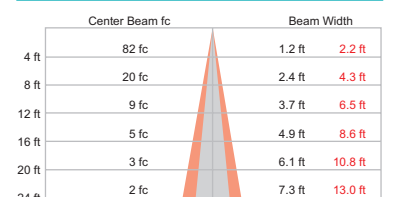

Item	Specification	1 ft (305 mm)	2 ft (610 mm)	3 ft (914 mm)	4 ft (1219 mm)
Output	Lumens*	267	534	801	1068
	Efficacy (lm / W)	65.5			
	CRI	82			
	Lumen Maintenance†	60,000 hours L70 @ 25° C 60,000 hours L70 @ 50° C 60,000 hours L50 @ 25° C 60,000 hours L50 @ 50° C			
Electrical	Input Voltage	100 – 277 VAC, auto-ranging, 50 / 60 Hz			
	Power Consumption	5 W	10 W	15 W	20 W
Control	Dimming	Compatible with selected commercially available reverse-phase ELV-type dimmers‡			
Physical	Dimensions (Height x Width x Depth)	2.7 x 12 x 2.8 in (69 x 305 x 71 mm)	2.7 x 24 x 2.8 in (69 x 610 x 71 mm)	2.7 x 36 x 2.8 in (69 x 914 x 71 mm)	2.7 x 48 x 2.8 in (69 x 1219 x 71 mm)
	Weight	2.1 lb (1.0 kg)	4.6 lb (2.1 kg)	7.1 lb (3.2 kg)	9.3 lb (4.2 kg)
	Housing	Extruded anodized aluminum			
	Lens	Clear polycarbonate			
	Fixture Connectors	Integral male / female waterproof connectors			
	Mounting	Multi-positional, constant torque locking hinges			
	Temperature	-40° – 122° F (-40° – 50° C) Operating -4° – 122° F (-20° – 50° C) Startup -40° – 176° F (-40° – 80° C) Storage			
	Humidity	0 – 95%, non-condensing			
	Fixture Run Lengths	To calculate fixture run lengths and total power consumption for your specific installation, download the Configuration Calculator from www.philipscolorkinetics.com/support/install_tool/			
	Certification and Safety	Certification	UL / cUL, FCC Class A, CE, PSE, C-Tick		
Environment		Dry / Damp / Wet Location, IP66			

Use Item Number when ordering in North America.

Photometrics

eW Graze QLX Powercore 5W
4000 K, 1 ft, 15° x 30° beam angle

Polar Candela Distribution

Illuminance at Distance

36.2 ft (11.0 m)
1 fc maximum distance
■ Vert. Spread: 17.3°
■ Horiz. Spread: 30.2°