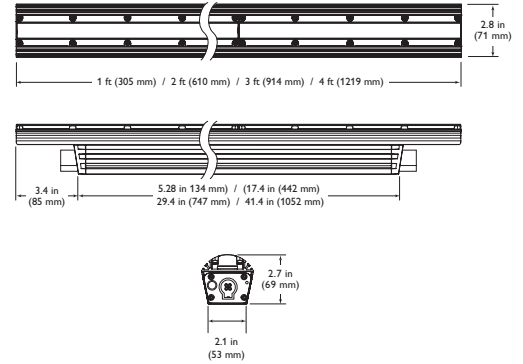

eW Graze QLX Powercore 5W

4000 K, 15° × 30° beam angle

Low-power linear exterior LED wall grazing fixture with solid white light

Factory-set to consume a maximum of 5 W per foot, eW Graze QLX Powercore 5W supports ASHRAE standards, LEED green building certification, and other power-limited projects. Featuring Powercore technology, fixtures process power directly from line voltage, eliminating the need for external power supplies. Fixtures are available in standard CCTs of 2700 K, 4000 K, and 5500 K, as well as custom CCTs ranging from 3000 K to 6500 K. Multiple fixture lengths and beam angles support a large range of façade or surface illumination applications.

For detailed product information, please refer to the eW Graze Powercore Family Product Guide at www.philipscolorkinetics.com/ls/essentialwhite/ewgrazeqlxpowercore5w/