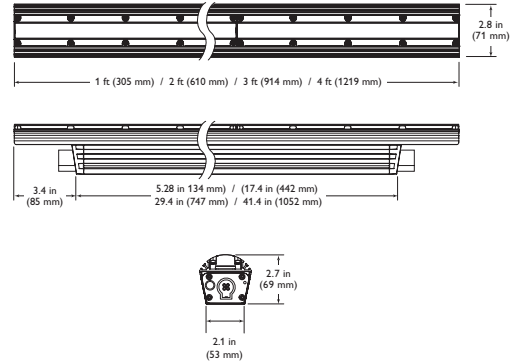

eW Graze QLX Powercore 5W

2700 K, 60° x 30° beam angle

Low-power linear exterior LED wall grazing fixture with solid white light

Factory-set to consume a maximum of 5 W per foot, eW Graze QLX Powercore 5W supports ASHRAE standards, LEED green building certification, and other power-limited projects. Featuring Powercore technology, fixtures process power directly from line voltage, eliminating the need for external power supplies. Fixtures are available in standard CCTs of 2700 K, 4000 K, and 5500 K, as well as custom CCTs ranging from 3000 K to 6500 K. Multiple fixture lengths and beam angles support a large range of façade or surface illumination applications.

For detailed product information, please refer to the eW Graze Powercore Family Product Guide at www.philipscolorkinetics.com/ls/essentialwhite/ewgrazeqlxpowercore5w/