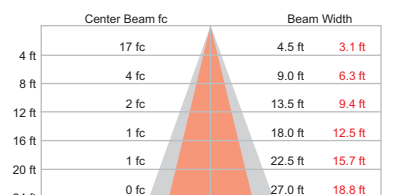

Item	Specification	1 ft (305 mm)	2 ft (610 mm)	3 ft (914 mm)	4 ft (1219 mm)
Output	Lumens*	219	438	657	876
	Efficacy (lm / W)	53.3			
	CRI	82			
	Lumen Maintenance†	60,000 hours L70 @ 25° C 60,000 hours L70 @ 50° C 60,000 hours L50 @ 25° C 60,000 hours L50 @ 50° C			
Electrical	Input Voltage	100 – 277 VAC, auto-ranging, 50 / 60 Hz			
	Power Consumption	5 W	10 W	15 W	20 W
Control	Dimming	Compatible with selected commercially available reverse-phase ELV-type dimmers‡			
Physical	Dimensions (Height x Width x Depth)	2.7 x 12 x 2.8 in (69 x 305 x 71 mm)	2.7 x 24 x 2.8 in (69 x 610 x 71 mm)	2.7 x 36 x 2.8 in (69 x 914 x 71 mm)	2.7 x 48 x 2.8 in (69 x 1219 x 71 mm)
	Weight	2.1 lb (1.0 kg)	4.6 lb (2.1 kg)	7.1 lb (3.2 kg)	9.3 lb (4.2 kg)
	Housing	Extruded anodized aluminum			
	Lens	Clear polycarbonate			
	Fixture Connectors	Integral male / female waterproof connectors			
	Mounting	Multi-positional, constant torque locking hinges			
	Temperature	-40° – 122° F (-40° – 50° C) Operating -4° – 122° F (-20° – 50° C) Startup -40° – 176° F (-40° – 80° C) Storage			
	Humidity	0 – 95%, non-condensing			
	Fixture Run Lengths	To calculate fixture run lengths and total power consumption for your specific installation, download the Configuration Calculator from www.philipscolorkinetics.com/support/install_tool/			
	Certification and Safety	Certification	UL / cUL, FCC Class A, CE, PSE, C-Tick		
Environment		Dry / Damp / Wet Location, IP66			

Use Item Number when ordering in North America.

Photometrics

eW Graze QLX Powercore 5W
2700 K, 1 ft, 60° x 30° beam angle

Polar Candela Distribution

Illuminance at Distance

16.6 ft (5.1 m)

1 fc maximum distance