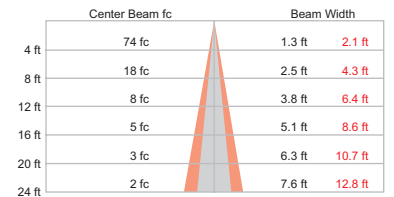

Item	Specification	1 ft (305 mm)	2 ft (610 mm)	3 ft (914 mm)	4 ft (1219 mm)
Output	Lumens*	238	476	714	952
	Efficacy (lm / W)	52.7			
	CRI	82			
	Lumen Maintenance†	60,000 hours L70 @ 25° C	60,000 hours L70 @ 50° C	60,000 hours L50 @ 25° C	60,000 hours L50 @ 50° C
Electrical	Input Voltage	100 – 277 VAC, auto-ranging, 50 / 60 Hz			
	Power Consumption	5 W	10 W	15 W	20 W
Control	Dimming	Compatible with selected commercially available reverse-phase ELV-type dimmers‡			
Physical	Dimensions (Height x Width x Depth)	2.7 x 12 x 2.8 in (69 x 305 x 71 mm)	2.7 x 24 x 2.8 in (69 x 610 x 71 mm)	2.7 x 36 x 2.8 in (69 x 914 x 71 mm)	2.7 x 48 x 2.8 in (69 x 1219 x 71 mm)
	Weight	2.1 lb (1.0 kg)	4.6 lb (2.1 kg)	7.1 lb (3.2 kg)	9.3 lb (4.2 kg)
	Housing	Extruded anodized aluminum			
	Lens	Clear polycarbonate			
	Fixture Connectors	Integral male / female waterproof connectors			
	Mounting	Multi-positional, constant torque locking hinges			
	Temperature	-40° – 122° F (-40° – 50° C) Operating -4° – 122° F (-20° – 50° C) Startup -40° – 176° F (-40° – 80° C) Storage			
	Humidity	0 – 95%, non-condensing			
	Fixture Run Lengths	To calculate fixture run lengths and total power consumption for your specific installation, download the Configuration Calculator from www.philipscolorkinetics.com/support/install_tool/			
	Certification and Safety	Certification	UL / cUL, FCC Class A, CE, PSE, C-Tick		
Environment		Dry / Damp / Wet Location, IP66			

Use Item Number when ordering in North America.

Photometrics

eW Graze QLX Powercore 5W
2700 K, 1 ft, 15° x 30° beam angle

Polar Candela Distribution

Illuminance at Distance

34.3 ft (10.5 m)
1 fc maximum distance