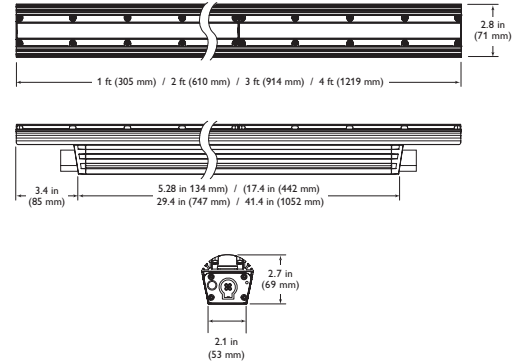

eW Graze QLX Powercore 5W

2700 K, 15° × 30° beam angle

Low-power linear exterior LED wall grazing fixture with solid white light

Factory-set to consume a maximum of 5 W per foot, eW Graze QLX Powercore 5W supports ASHRAE standards, LEED green building certification, and other power-limited projects. Featuring Powercore technology, fixtures process power directly from line voltage, eliminating the need for external power supplies. Fixtures are available in standard CCTs of 2700 K, 4000 K, and 5500 K, as well as custom CCTs ranging from 3000 K to 6500 K. Multiple fixture lengths and beam angles support a large range of façade or surface illumination applications.

For detailed product information, please refer to the eW Graze Powercore Family Product Guide at www.philipscolorkinetics.com/ls/essentialwhite/ewgrazeqlxpowercore5w/