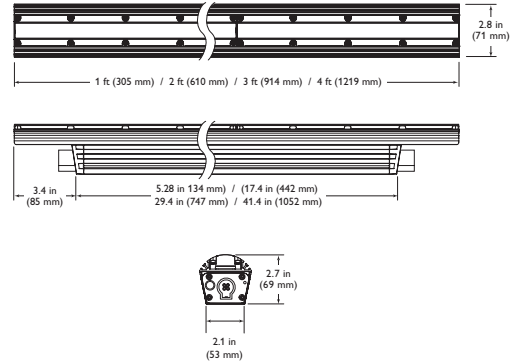

eW Graze QLX Powercore 5W

2700 K, 10° × 60° beam angle

Low-power linear exterior LED wall grazing fixture with solid white light

Factory-set to consume a maximum of 5 W per foot, eW Graze QLX Powercore 5W supports ASHRAE standards, LEED green building certification, and other power-limited projects. Featuring Powercore technology, fixtures process power directly from line voltage, eliminating the need for external power supplies. Fixtures are available in standard CCTs of 2700 K, 4000 K, and 5500 K, as well as custom CCTs ranging from 3000 K to 6500 K. Multiple fixture lengths and beam angles support a large range of façade or surface illumination applications.

For detailed product information, please refer to the eW Graze Powercore Family Product Guide at www.philipscolorkinetics.com/ls/essentialwhite/ewgrazeqlxpowercore5w/