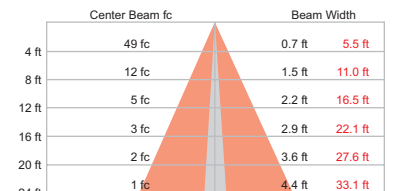

Item	Specification	1 ft (305 mm)	2 ft (610 mm)	3 ft (914 mm)	4 ft (1219 mm)
Output	Lumens*	221	442	663	884
	Efficacy (lm / W)	49.6			
	CRI	82			
	Lumen Maintenance†	60,000 hours L70 @ 25° C	60,000 hours L70 @ 50° C	60,000 hours L50 @ 25° C	60,000 hours L50 @ 50° C
Electrical	Input Voltage	100 – 277 VAC, auto-ranging, 50 / 60 Hz			
	Power Consumption	5 W	10 W	15 W	20 W
Control	Dimming	Compatible with selected commercially available reverse-phase ELV-type dimmers‡			
Physical	Dimensions (Height x Width x Depth)	2.7 x 12 x 2.8 in (69 x 305 x 71 mm)	2.7 x 24 x 2.8 in (69 x 610 x 71 mm)	2.7 x 36 x 2.8 in (69 x 914 x 71 mm)	2.7 x 48 x 2.8 in (69 x 1219 x 71 mm)
	Weight	2.1 lb (1.0 kg)	4.6 lb (2.1 kg)	7.1 lb (3.2 kg)	9.3 lb (4.2 kg)
	Housing	Extruded anodized aluminum			
	Lens	Clear polycarbonate			
	Fixture Connectors	Integral male / female waterproof connectors			
	Mounting	Multi-positional, constant torque locking hinges			
	Temperature	-40° – 122° F (-40° – 50° C) Operating -4° – 122° F (-20° – 50° C) Startup -40° – 176° F (-40° – 80° C) Storage			
	Humidity	0 – 95%, non-condensing			
	Fixture Run Lengths	To calculate fixture run lengths and total power consumption for your specific installation, download the Configuration Calculator from www.philipscolorkinetics.com/support/install_tool/			
	Certification and Safety	Certification	UL / cUL, FCC Class A, CE, PSE, C-Tick		
Environment		Dry / Damp / Wet Location, IP66			

Use Item Number when ordering in North America.

Photometrics

eW Graze QLX Powercore 5W
2700 K, 1 ft, 10° x 60° beam angle

Polar Candela Distribution

Illuminance at Distance

28 ft (8.5 m)
1 fc maximum distance
Vert. Spread: 10.4°
Horiz. Spread: 69.2°