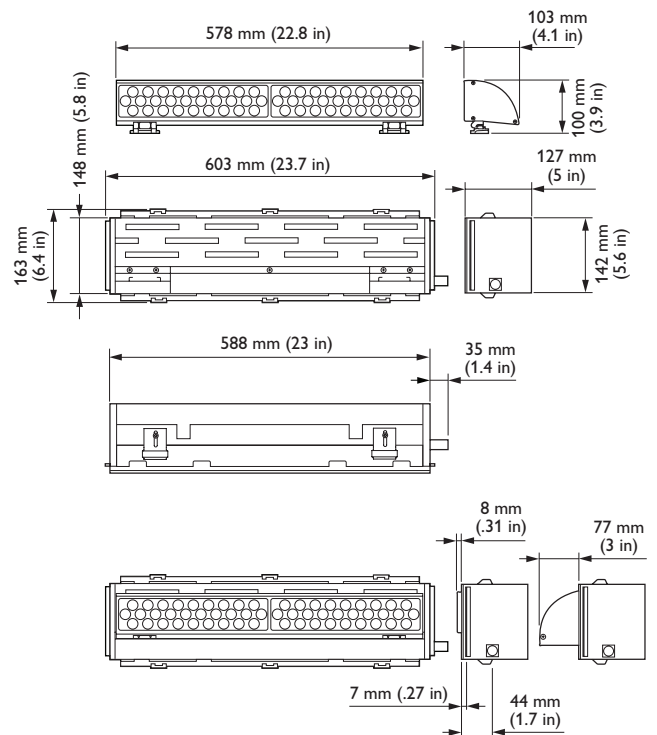

SkyRibbon Wall Washing Powercore Slotted-T Housing, 120 VAC / 277 VAC