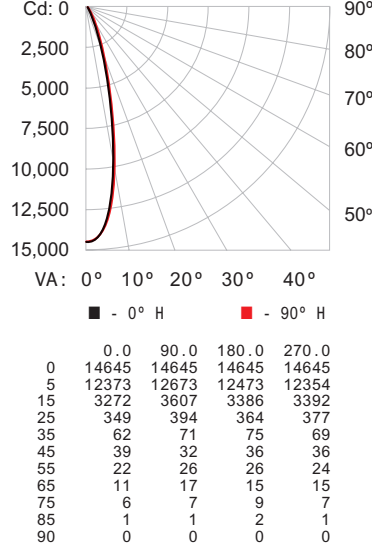

RGB channels only, full on

Lumens	Efficacy
1451	33.4 lm / W

Polar Candela Distribution

Illuminance at Distance

Coefficients Of Utilization - Zonal Cavity Method

Effective Floor Cavity Reflectance: 20%

RC	80	70	50	30	10	0
0	119119119119	116116116116	1111111111	106106106	102102102	100
1	115113111110	113111109108	107106105	103102101	100	99
2	112108105103	110106104102	103101	99	100	99
3	108104100	107103	99	97	100	98
4	105100	96	94	104	99	96
5	103	97	93	90	101	96
6	100	94	90	87	99	93
7	98	92	88	85	97	91
8	95	89	85	83	94	89
9	93	87	83	81	92	87
10	91	85	82	79	91	85

Zonal Lumen

ZONE	LUMENS	%FIXT
0- 30	1377	94.9
0- 40	1406	96.9
0- 60	1436	99.0
0- 90	1451	100.0
90-180	0	0.0
0-180	1451	100.0

2700 K

Lumens	Efficacy
2315	53.1 lm / W

Polar Candela Distribution

Illuminance at Distance