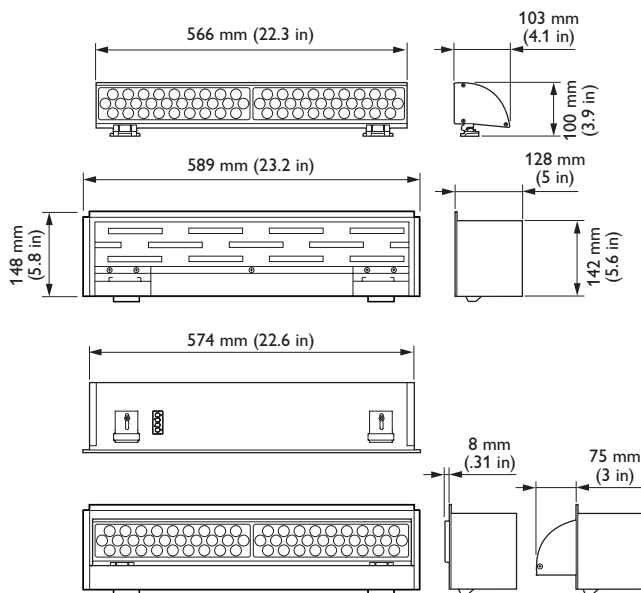

SkyRibbon Wall Washing Powercore T-Bar Housing, 220 – 240 VAC