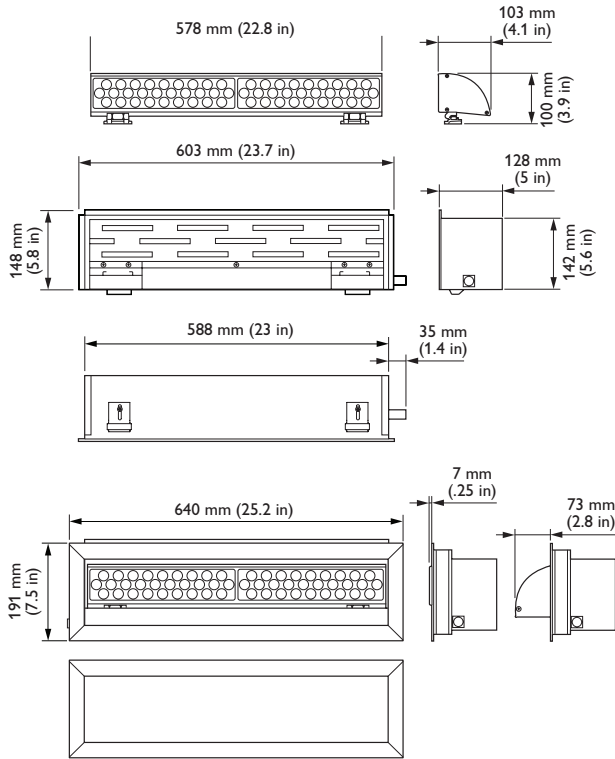

UL Dimensional Diagrams

SkyRibbon Wall Washing Powercore Flanged Housing, 120 VAC / 277 VAC

SkyRibbon Wall Washing Powercore Flangeless Housing, 120 VAC / 277 VAC

SkyRibbon Wall Washing Powercore T-Bar Housing, 120 VAC / 277 VAC