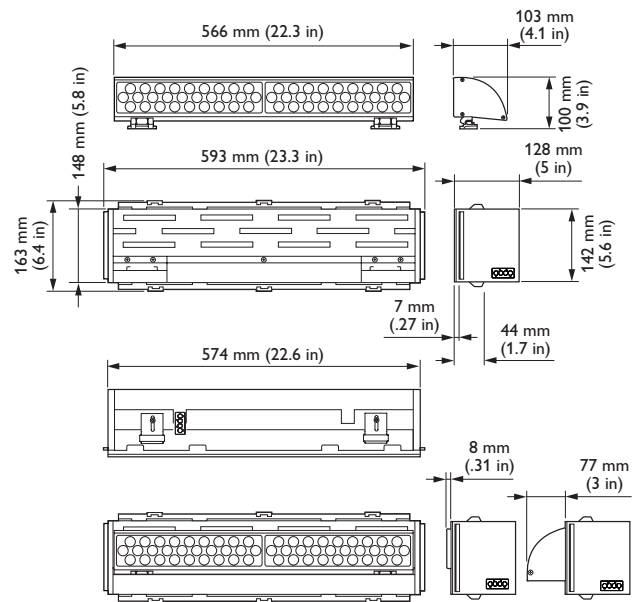

SkyRibbon Wall Washing Powercore Flanged Housing, 220 – 240 VAC

SkyRibbon Wall Washing Powercore Flangeless Housing, 220 – 240 VAC

SkyRibbon Wall Washing Powercore T-Bar Housing, 220 – 240 VAC

SkyRibbon Wall Washing Powercore Slotted-T Housing, 220 – 240 VAC