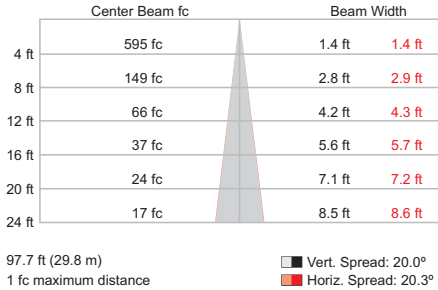

SkyRibbon Wall Washing Powercore Slotted-T Housing, 120 VAC / 277 VAC

Photometrics / SkyRibbon IntelliHue Wall Washing Powercore, 20° x 20° native (no spread lens)

Photometric data is based on test results from an independent NIST traceable testing lab. IES data is available at www.philipscolorkinetics.com/support/ies.

RGB channels only, full on

Lumens	Efficacy
1451	33.4 lm / W

Polar Candela Distribution

Illuminance at Distance

Coefficients Of Utilization - Zonal Cavity Method

Effective Floor Cavity Reflectance: 20%

RC	80	70	50	30	10	0
0	119119119119	116116116116	1111111111	106106106	102102102	100
1	115113111110	113111109108	107106105	103102101	100	99
2	112108105103	110106104102	103101	99	100	99
3	108104100	107103	99	97	100	98
4	105100	96	94	104	99	96
5	103	97	93	90	101	96
6	100	94	90	87	99	93
7	98	92	88	85	97	91
8	95	89	85	83	94	89
9	93	87	83	81	92	87
10	91	85	82	79	91	85