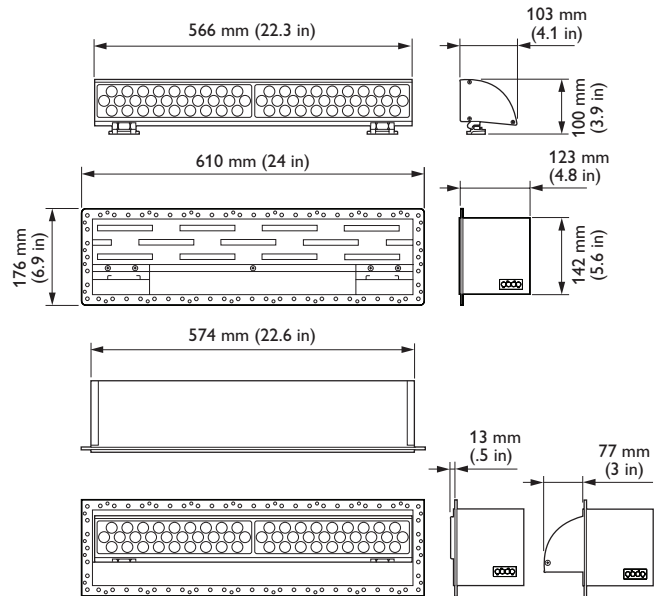

SkyRibbon Wall Washing Powercore Flangeless Housing, 220 – 240 VAC