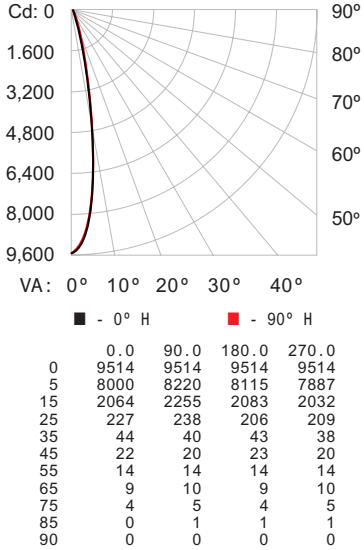

SkyRibbon Wall Washing Powercore Slotted-T Housing, 120 VAC / 277 VAC

Photometrics / SkyRibbon IntelliHue Wall Washing Powercore, 20° x 20° native (no spread lens)

Photometric data is based on test results from an independent NIST traceable testing lab. IES data is available at www.philipscolorkinetics.com/support/ies.

RGB channels only, full on

Lumens	Efficacy
1451	33.4 lm / W

Polar Candela Distribution

Illuminance at Distance

Coefficients Of Utilization - Zonal Cavity Method

Effective Floor Cavity Reflectance: 20%

RC	80	70	50	30	10	0
0	119119119119	116116116116	1111111111	106106106	102102102	100
1	115113111110	113111109108	107106105	103102101	100	99
2	112108105103	110106104102	103101	99	100	99
3	108104100	107103	99	97	100	98
4	105100	96	94	104	99	96
5	103	97	93	90	101	96
6	100	94	90	87	99	93
7	98	92	88	85	97	91
8	95	89	85	83	94	89
9	93	87	83	81	92	87
10	91	85	82	79	91	85