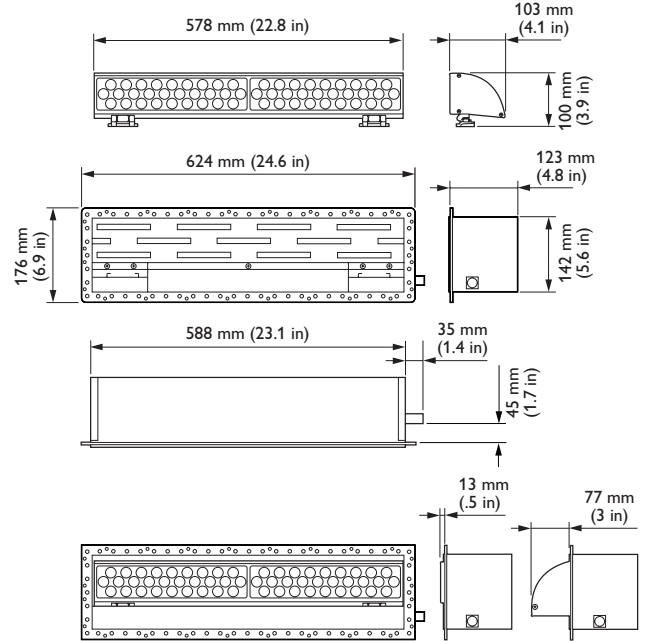

UL Dimensional Diagrams

SkyRibbon Wall Washing Powercore Flanged Housing, 120 VAC / 277 VAC

SkyRibbon Wall Washing Powercore Flangeless Housing, 120 VAC / 277 VAC

SkyRibbon Wall Washing Powercore T-Bar Housing, 120 VAC / 277 VAC