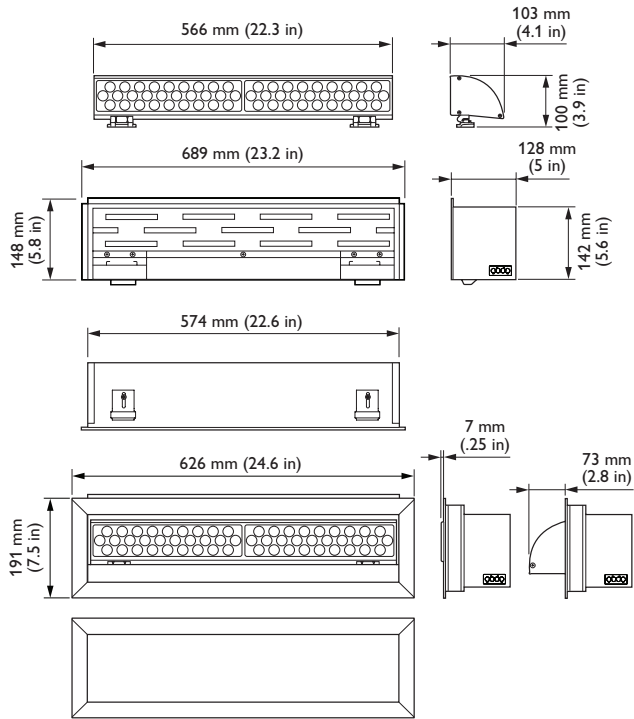

CE Dimensional Diagrams

SkyRibbon Wall Washing Powercore Flanged Housing, 220 – 240 VAC