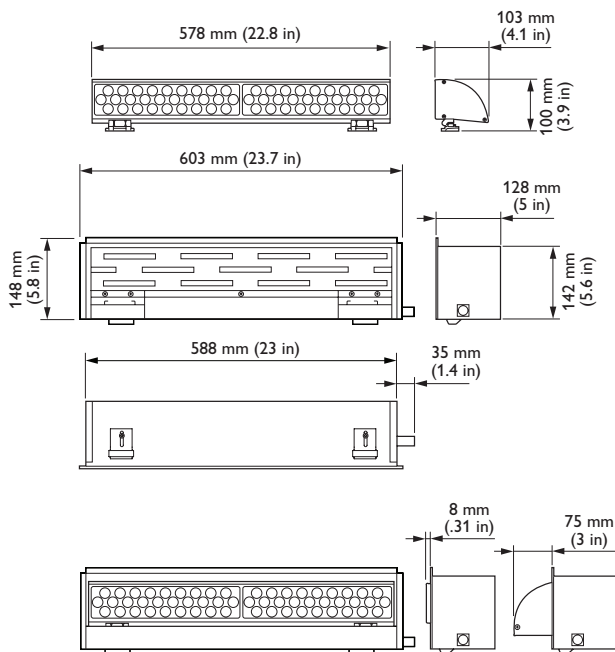

UL Dimensional Diagrams

SkyRibbon Wall Washing Powercore Flanged Housing, 120 VAC / 277 VAC

SkyRibbon Wall Washing Powercore Flangeless Housing, 120 VAC / 277 VAC

SkyRibbon Wall Washing Powercore T-Bar Housing, 120 VAC / 277 VAC