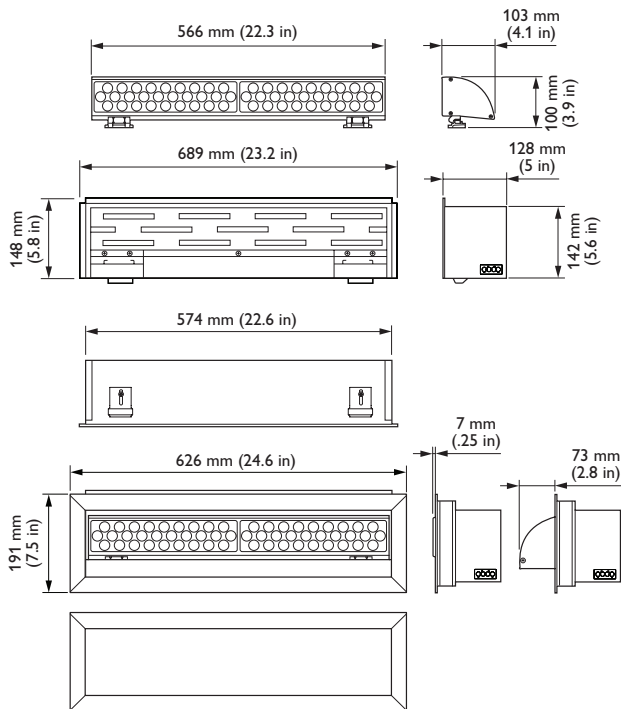

SkyRibbon Wall Washing Powercore Flanged Housing, 220 – 240 VAC