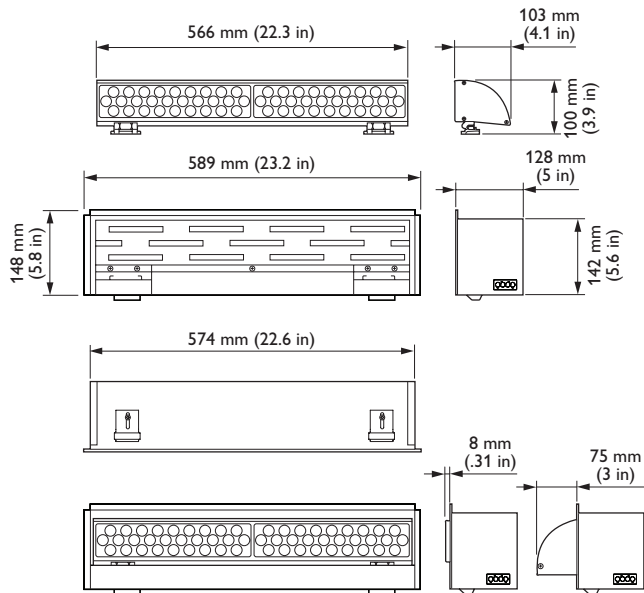

CE Dimensional Diagrams

SkyRibbon Wall Washing Powercore T-Bar Housing, 220 – 240 VAC