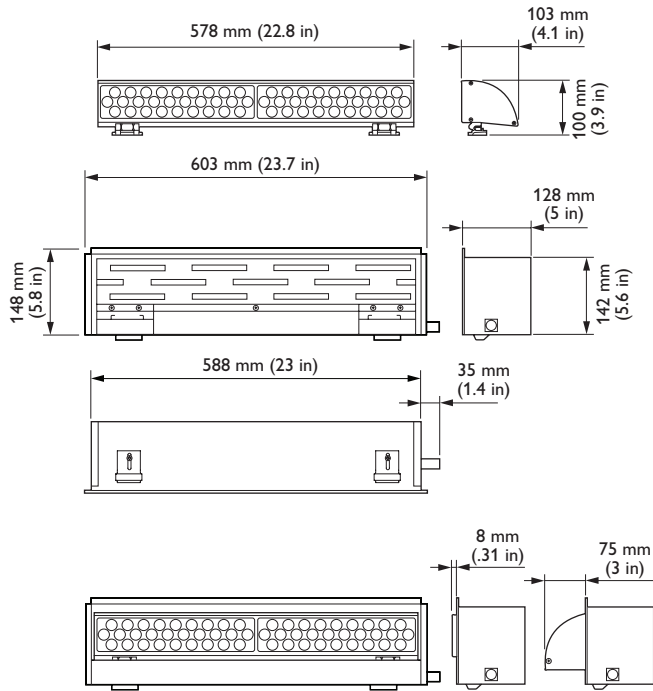

UL Dimensional Diagrams

SkyRibbon Wall Washing Powercore T-Bar Housing, 120 VAC / 277 VAC

SkyRibbon Wall Washing Powercore Slotted-T Housing, 120 VAC / 277 VAC

SkyRibbon Wall Washing Powercore Flanged Housing, 120 VAC / 277 VAC