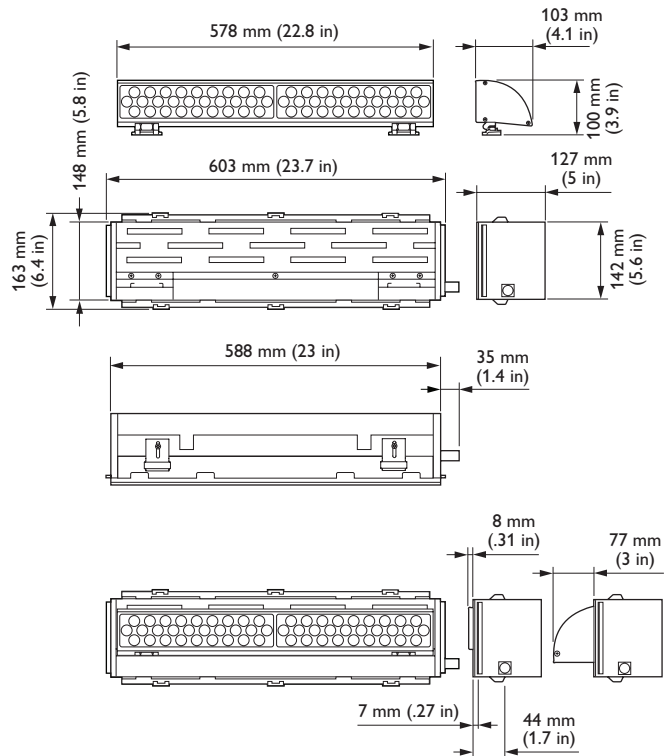

UL Dimensional Diagrams

SkyRibbon Wall Washing Powercore T-Bar Housing, 120 VAC / 277 VAC

SkyRibbon Wall Washing Powercore Slotted-T Housing, 120 VAC / 277 VAC

SkyRibbon Wall Washing Powercore Flanged Housing, 120 VAC / 277 VAC