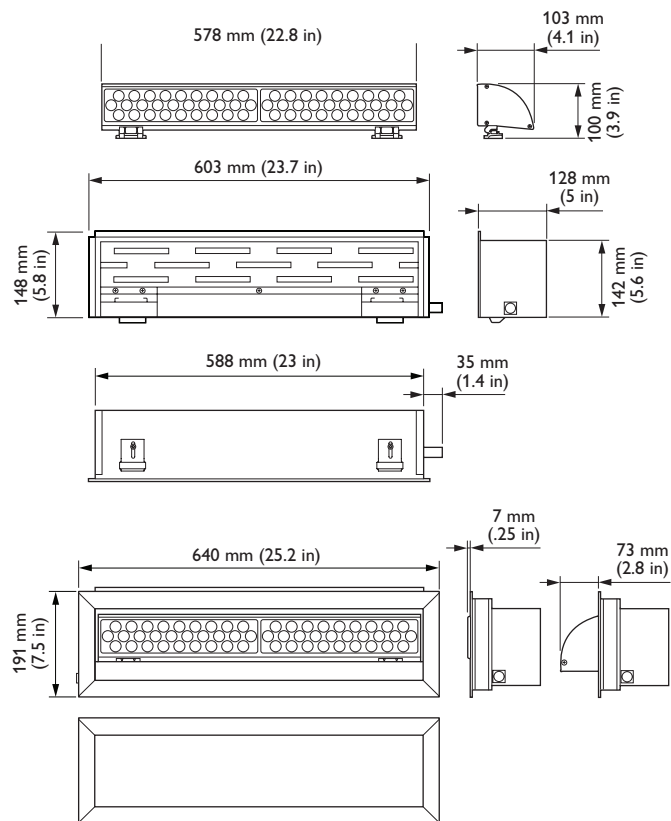

UL Dimensional Diagrams

SkyRibbon Wall Washing Powercore T-Bar Housing, 120 VAC / 277 VAC

SkyRibbon Wall Washing Powercore Slotted-T Housing, 120 VAC / 277 VAC

SkyRibbon Wall Washing Powercore Flanged Housing, 120 VAC / 277 VAC