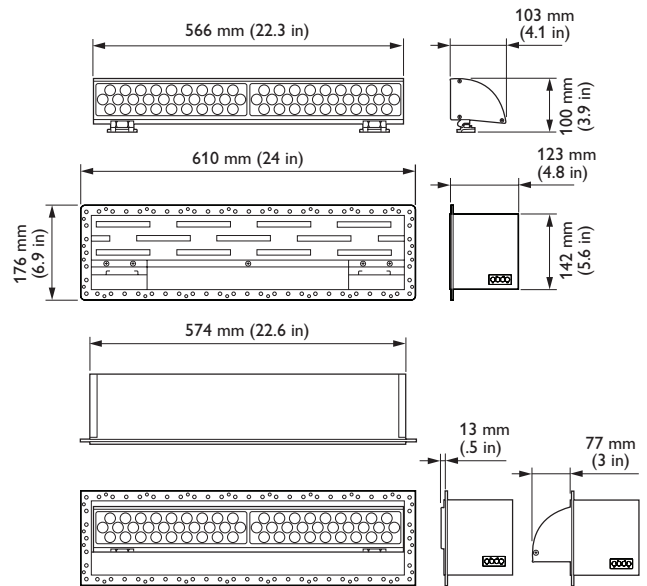

UL Dimensional Diagrams

SkyRibbon Wall Washing Powercore T-Bar Housing, 120 VAC / 277 VAC

SkyRibbon Wall Washing Powercore Slotted-T Housing, 120 VAC / 277 VAC

SkyRibbon Wall Washing Powercore Flanged Housing, 120 VAC / 277 VAC