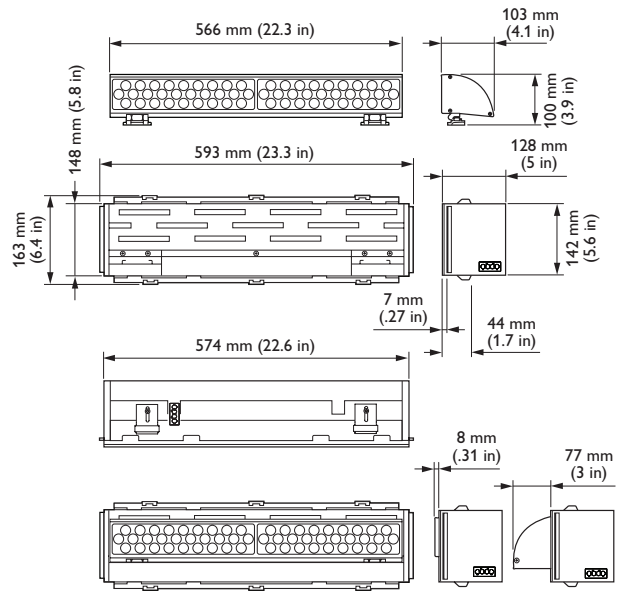

SkyRibbon Wall Washing Powercore Slotted-T Housing, 220 – 240 VAC