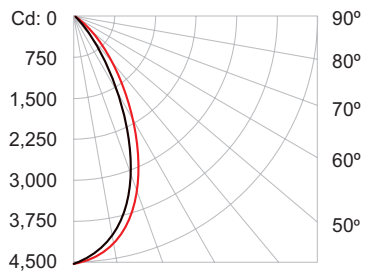

SkyRibbon Wall Washing Powercore Flangeless Housing, 120 VAC / 277 VAC

Photometrics / SkyRibbon Essential White Wall Washing Powercore, 4000 K, 30° x 60° spread lens

Photometric data is based on test results from an independent NIST traceable testing lab. IES data is available at www.philipscolorkinetics.com/support/ies.

Lumens	Efficacy
2889	42.9 lm / W

Polar Candela Distribution

VA: 0° 10° 20° 30° 40°

■ - 0° H ■ - 90° H

	0.0	22.5	45.0	67.5	90.0
0	4475	4475	4475	4475	4475
5	4175	4210	4282	4372	4411
15	2490	2637	3073	3597	3845
25	917	1077	1574	2352	2793
35	255	319	588	1169	1585
45	82	99	186	439	659
55	40	45	69	142	213
65	22	25	33	53	70
75	10	11	15	21	25
85	2	3	3	4	4
90	0	0	0	0	0