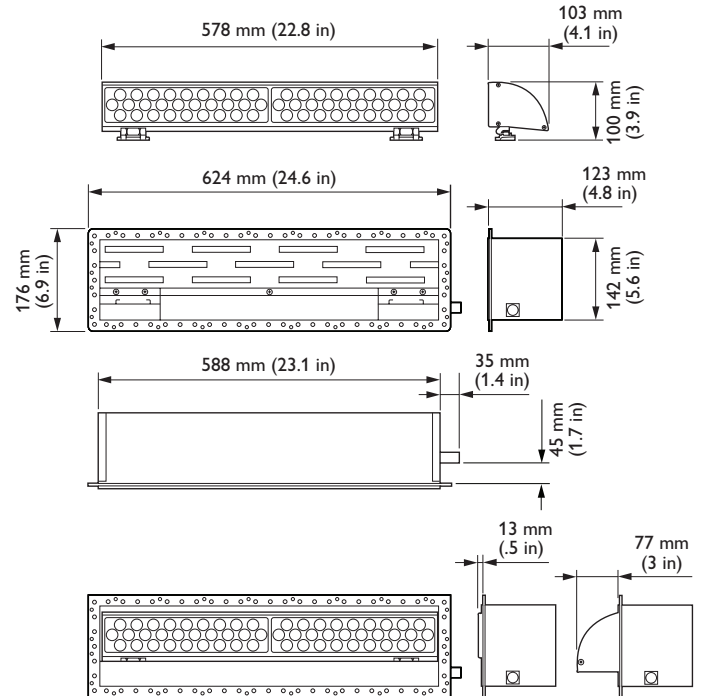

SkyRibbon Wall Washing Powercore Flangeless Housing, 120 VAC / 277 VAC