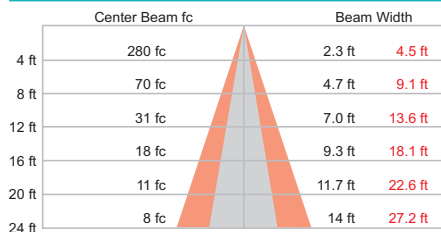

SkyRibbon Wall Washing Powercore Flangeless Housing, 120 VAC / 277 VAC

Photometrics / SkyRibbon Essential White Wall Washing Powercore, 4000 K, 30° x 60° spread lens

Photometric data is based on test results from an independent NIST traceable testing lab. IES data is available at www.philipscolorkinetics.com/support/ies.

Lumens	Efficacy
2889	42.9 lm / W

Polar Candela Distribution

VA: 0° 10° 20° 30° 40°

■ - 0° H ■ - 90° H

	0.0	22.5	45.0	67.5	90.0
0	4475	4475	4475	4475	4475
5	4175	4210	4282	4372	4411
15	2490	2637	3073	3597	3845
25	917	1077	1574	2352	2793
35	255	319	588	1169	1585
45	82	99	186	439	659
55	40	45	69	142	213
65	22	25	33	53	70
75	10	11	15	21	25
85	2	3	3	4	4
90	0	0	0	0	0

Illuminance at Distance

65 ft (19.8 m)
1 fc maximum distance

■ Vert. Spread: 32.6°
■ Horiz. Spread: 59.0°

Coefficients Of Utilization - Zonal Cavity Method

Effective Floor Cavity Reflectance: 20%

RC	80			70			50			30			10			0		
RW	70	50	30	10	70	50	30	10	50	30	10	50	30	10	50	30	10	0
0	119	119	119	119	116	116	116	116	111	111	111	106	106	106	102	102	102	100
1	113	110	108	106	111	108	106	104	104	102	101	101	99	98	97	96	95	93
2	108	103	98	95	105	101	97	94	98	95	92	95	92	90	92	90	88	86
3	102	96	90	86	100	94	89	86	92	88	84	89	86	83	87	84	82	80
4	97	89	84	79	95	88	83	79	86	82	78	84	80	77	82	79	76	75
5	92	84	78	73	90	83	77	73	81	76	72	79	75	72	78	74	71	70
6	88	79	73	68	86	78	72	68	76	71	68	75	71	67	74	70	67	65
7	83	74	68	64	82	74	68	64	72	67	63	71	67	63	70	66	63	61
8	80	70	64	60	78	70	64	60	68	63	60	67	63	59	66	62	59	58
9	76	66	61	57	75	66	60	57	65	60	56	64	59	56	63	59	56	55
10	73	63	57	54	72	63	57	54	62	57	53	61	56	53	60	56	53	52