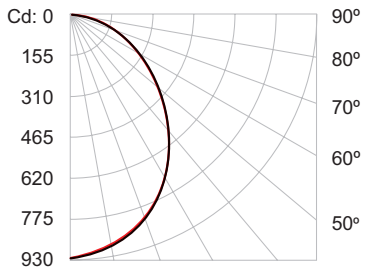

Photometrics / SkyRibbon Essential White Wall Washing Powercore, 3500 K, 90° x 90° spread lens

Photometric data is based on test results from an independent NIST traceable testing lab. IES data is available at www.philipscolorkinetics.com/support/ies.

Lumens	Efficacy
2216	33.1 lm / W

Polar Candela Distribution

VA: 0° 10° 20° 30° 40°

■ - 0° H   ■ - 90° H

	0.0	22.5	45.0	67.5	90.0
0	924	924	924	924	924
5	921	920	920	914	913
15	868	867	865	860	858
25	771	769	767	761	757
35	646	644	642	636	632
45	513	511	508	504	500
55	379	378	375	373	370
65	249	248	247	245	244
75	125	124	124	124	123
85	22	23	23	24	23
90	0	0	0	0	0