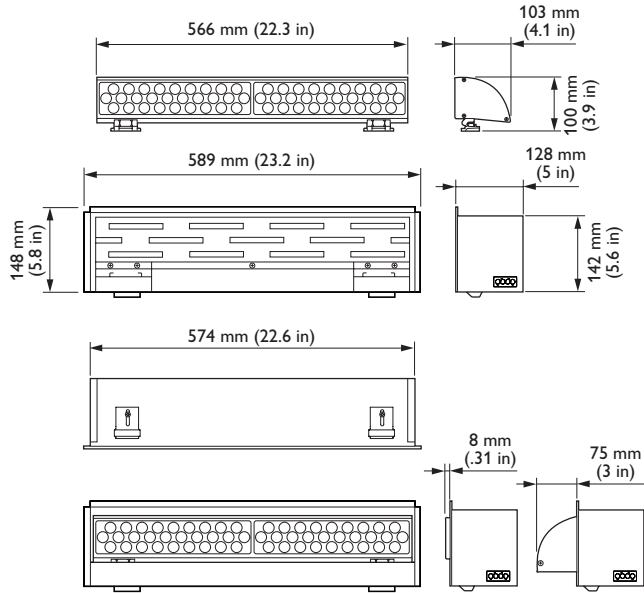

CE Dimensional Diagrams

SkyRibbon Wall Washing Powercore T-Bar Housing, 220 – 240 VAC