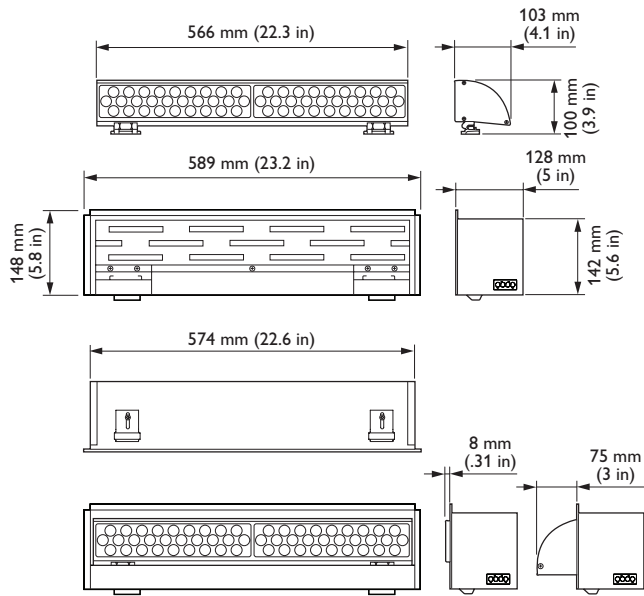

CE Dimensional Diagrams

SkyRibbon Wall Washing Powercore T-Bar Housing, 220 – 240 VAC