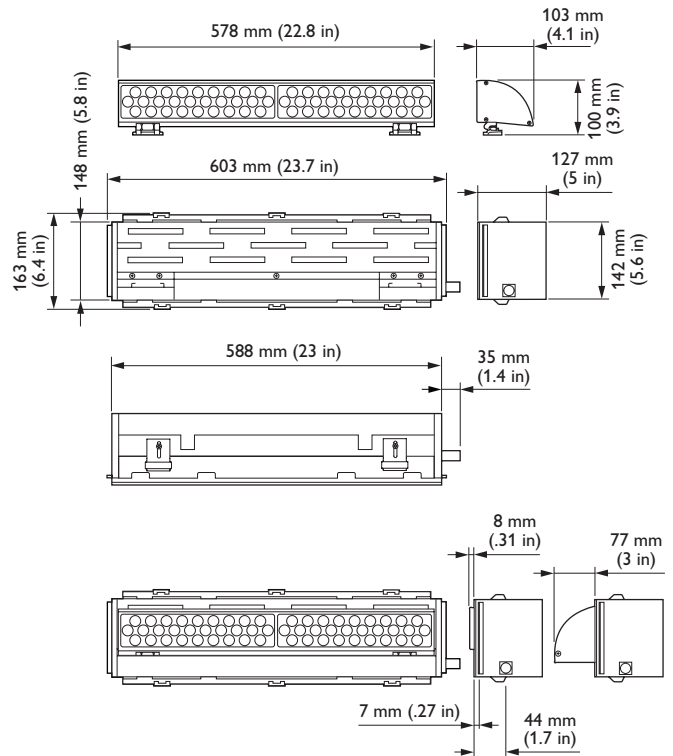

UL Dimensional Diagrams

SkyRibbon Wall Washing Powercore
T-Bar Housing, 120 VAC / 277 VAC

SkyRibbon Wall Washing Powercore
Slotted-T Housing, 120 VAC / 277 VAC

SkyRibbon Wall Washing Powercore
Flanged Housing, 120 VAC / 277 VAC