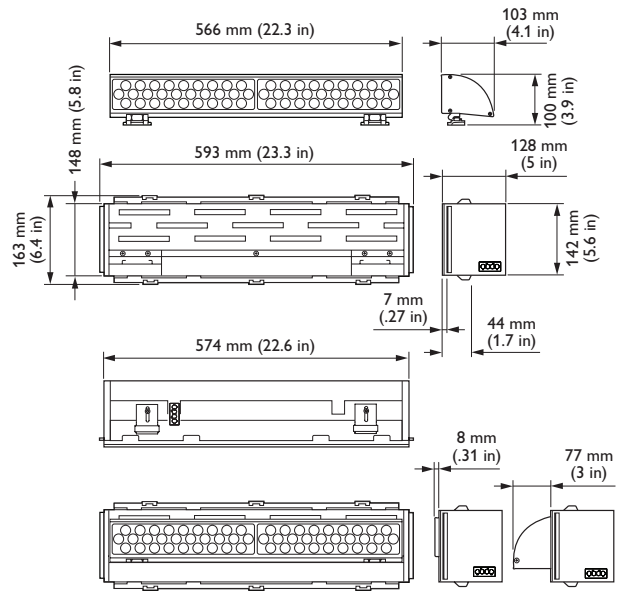

SkyRibbon Wall Washing Powercore Slotted-T Housing, 220 – 240 VAC