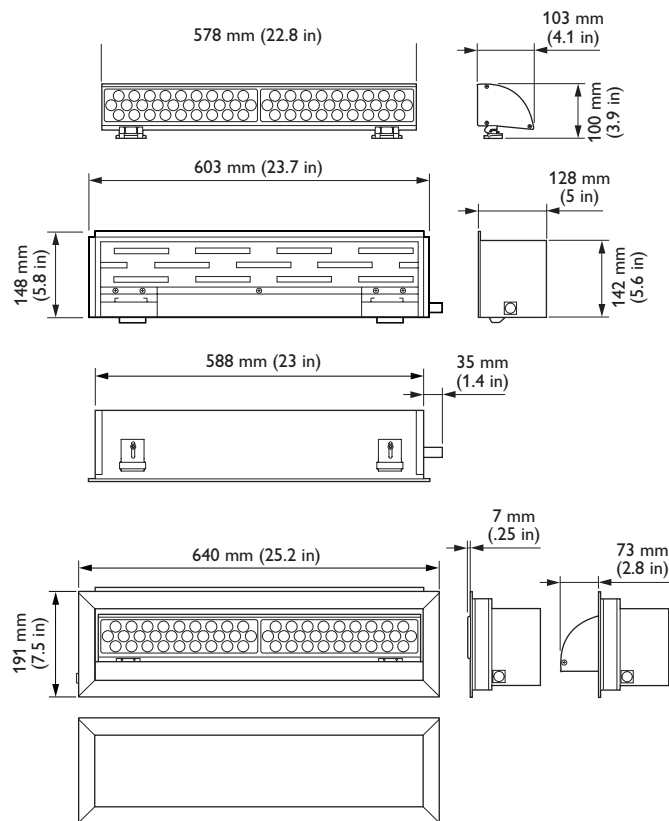

UL Dimensional Diagrams

SkyRibbon Wall Washing Powercore
T-Bar Housing, 120 VAC / 277 VAC

SkyRibbon Wall Washing Powercore
Slotted-T Housing, 120 VAC / 277 VAC

SkyRibbon Wall Washing Powercore
Flanged Housing, 120 VAC / 277 VAC