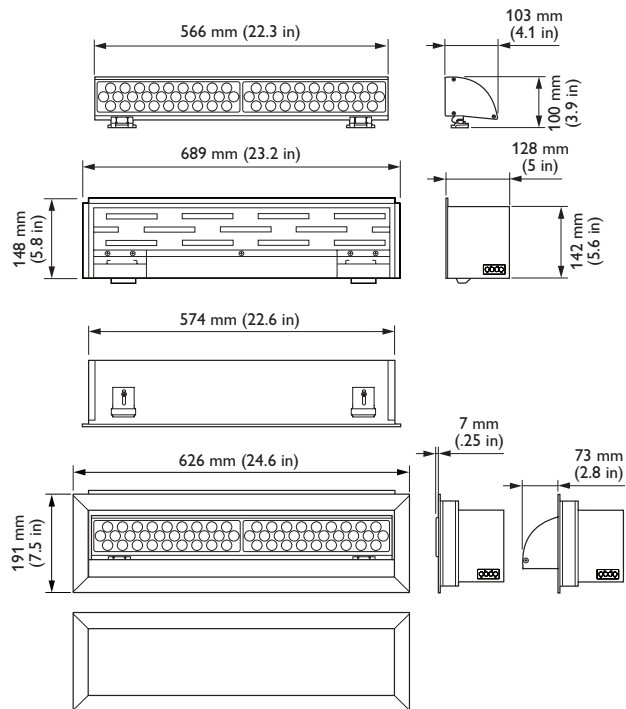

SkyRibbon Wall Washing Powercore Flanged Housing, 220 – 240 VAC