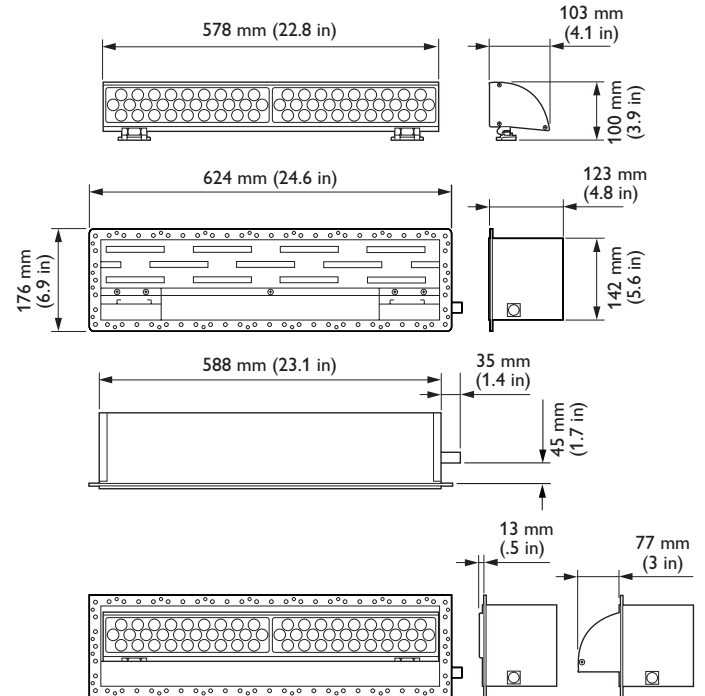

SkyRibbon Wall Washing Powercore
Flangeless Housing, 120 VAC / 277 VAC