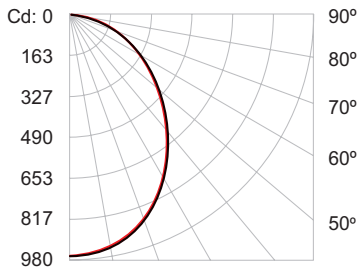

SkyRibbon Wall Washing Powercore
Flangeless Housing, 120 VAC / 277 VAC

Photometrics / SkyRibbon Essential White Wall Washing Powercore, 3000 K, 90° x 90° spread lens

Photometric data is based on test results from an independent NIST traceable testing lab. IES data is available at www.philipscolorkinetics.com/support/ies.

Lumens	Efficacy
2315	34.6 lm / W

Polar Candela Distribution

VA: 0° 10° 20° 30° 40°

■ - 0° H ■ - 90° H

	0.0	22.5	45.0	67.5	90.0
0	971	971	971	971	971
5	967	966	966	960	959
15	911	909	908	901	900
25	808	806	803	797	793
35	676	674	671	665	661
45	536	534	531	526	522
55	395	394	391	388	386
65	259	258	257	255	254
75	129	129	129	129	128
85	23	23	24	24	24
90	0	0	0	0	0