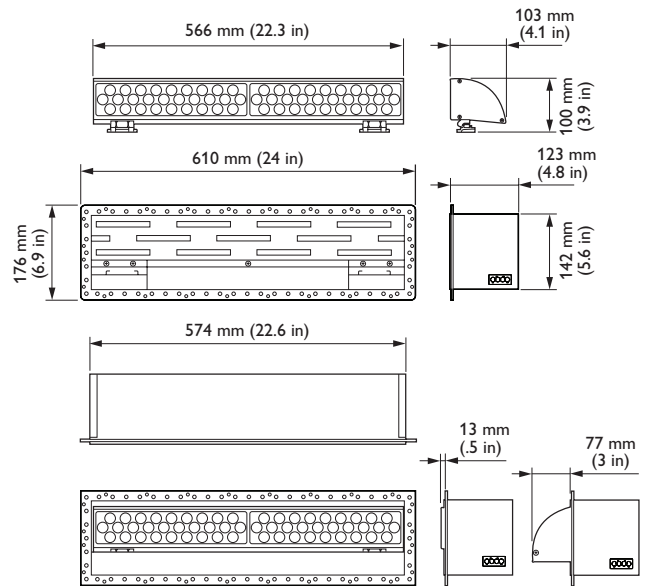

UL Dimensional Diagrams

SkyRibbon Wall Washing Powercore
T-Bar Housing, 120 VAC / 277 VAC

SkyRibbon Wall Washing Powercore
Slotted-T Housing, 120 VAC / 277 VAC

SkyRibbon Wall Washing Powercore
Flanged Housing, 120 VAC / 277 VAC