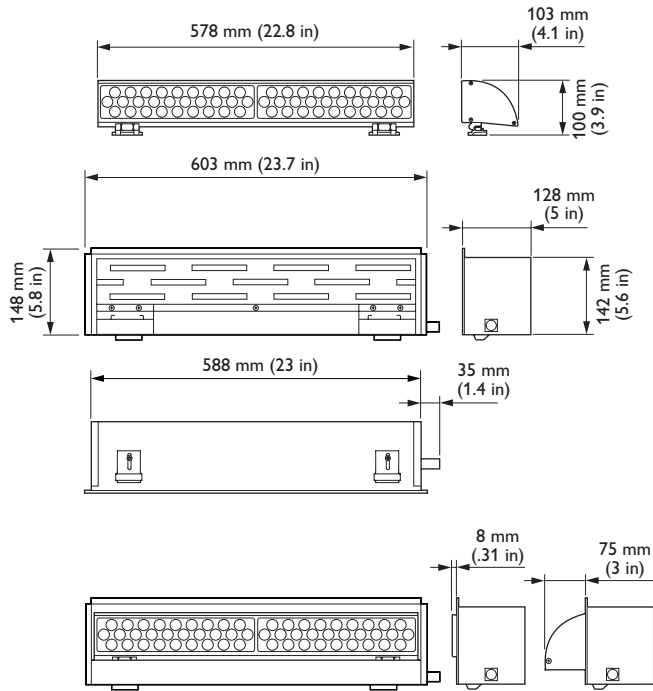

UL Dimensional Diagrams

SkyRibbon Wall Washing Powercore
T-Bar Housing, 120 VAC / 277 VAC

SkyRibbon Wall Washing Powercore
Slotted-T Housing, 120 VAC / 277 VAC

SkyRibbon Wall Washing Powercore
Flanged Housing, 120 VAC / 277 VAC