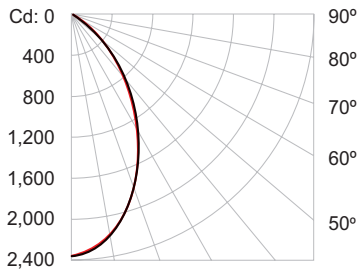

Photometrics / SkyRibbon Essential White Wall Washing Powercore, 3000 K, 65° x 65° spread lens

Photometric data is based on test results from an independent NIST traceable testing lab. IES data is available at www.philipscolorkinetics.com/support/ies.

Lumens	Efficacy
3062	45.8 lm / W

Polar Candela Distribution

VA: 0° 10° 20° 30° 40°
■ - 0° H   ■ - 90° H

	0.0	22.5	45.0	67.5	90.0
0	2345	2345	2345	2345	2345
5	2317	2316	2316	2305	2301
15	2029	2030	2036	2031	2029
25	1568	1571	1581	1582	1579
35	1053	1058	1071	1077	1076
45	593	598	609	618	619
55	266	270	280	288	291
65	101	103	109	115	117
75	35	35	38	40	40
85	6	6	7	7	7
90	0	0	0	0	0