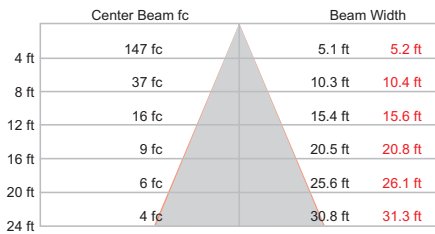

Illuminance at Distance

48.5 ft (14.8 m)   ■ Vert. Spread: 65.3°
1 fc maximum distance   ■ Horiz. Spread: 66.2°

Coefficients Of Utilization - Zonal Cavity Method

Effective Floor Cavity Reflectance: 20%

RC	80			70			50			30			10			0		
Rw	70	50	30	10	70	50	30	10	50	30	10	50	30	10	50	30	10	0
0	119	119	119	119	116	116	116	116	111	111	111	106	106	106	102	102	102	100
1	112	109	105	103	109	106	104	101	102	100	98	98	97	95	95	94	92	90
2	105	99	94	89	102	97	92	88	93	90	86	90	87	84	88	85	83	81
3	98	90	84	79	96	88	83	78	86	81	77	83	79	75	81	77	74	72
4	91	82	75	70	89	81	74	70	79	73	69	76	72	68	74	70	67	65
5	86	75	68	63	84	74	68	63	72	66	62	71	65	61	69	64	61	59
6	80	69	62	57	79	69	62	57	67	61	56	65	60	56	64	59	55	54
7	75	64	57	52	74	63	57	52	62	56	51	61	55	51	60	55	51	49
8	71	60	52	48	70	59	52	47	58	52	47	57	51	47	56	51	47	45
9	67	56	49	44	66	55	48	44	54	48	44	53	47	43	52	47	43	42
10	63	52	45	41	62	51	45	41	51	45	40	50	44	40	49	44	40	39

Zonal Lumen

ZONE	LUMENS	%FIXT
0- 30	1507	49.2
0- 40	2174	71.0
0- 60	2900	94.7
0- 90	3062	100.0
90-180	0	0.0
0-180	3062	100.0

For lux multiply fc by 10.7