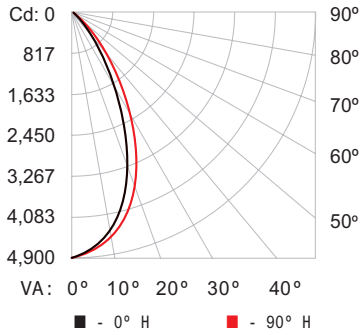

Photometrics / SkyRibbon Essential White Wall Washing Powercore, 3000 K, 30° x 60° spread lens

Photometric data is based on test results from an independent NIST traceable testing lab. IES data is available at www.philipscolorkinetics.com/support/ies.

Lumens	Efficacy
3043	45.4 lm / W

Polar Candela Distribution

	0.0	22.5	45.0	67.5	90.0
0	4864	4864	4864	4864	4864
5	4543	4571	4652	4750	4797
15	2628	2813	3304	3894	4177
25	938	1105	1651	2516	3015
35	243	308	588	1214	1686
45	77	94	177	443	682
55	39	44	65	137	210
65	23	25	32	51	68
75	11	12	15	21	25
85	3	3	3	4	4
90	0	0	0	0	0