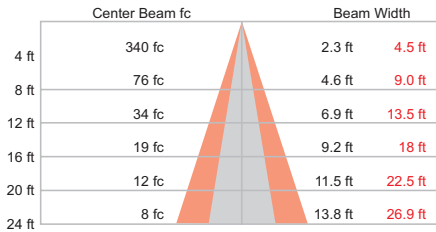

Illuminance at Distance

70 ft (21.3 m)
1 fc maximum distance

■ Vert. Spread: 32°
■ Horiz. Spread: 58.6°

Coefficients Of Utilization - Zonal Cavity Method

Effective Floor Cavity Reflectance: 20%

RC	80			70			50			30			10			0		
RW	70	50	30	10	70	50	30	10	50	30	10	50	30	10	50	30	10	0
0	119119119119	116116116116	111111111111	106106106	102102102	100												
1	113111108106	111108106104	104103101	1019998	979695	93												
2	1081039995	1051019794	989592	959290	929088	87												
3	102969187	100949086	928885	898683	878482	81												
4	97908480	95898379	868278	848178	827977	75												
5	92847874	91837874	817773	807672	787572	70												
6	88797369	87787369	777268	757168	747067	66												
7	84756965	83746864	736864	726764	706663	62												
8	80716561	79706561	696460	686360	676360	59												
9	76676157	75676157	666157	656057	646057	55												
10	73645854	72635854	625754	625754	615754	52												

Zonal Lumen

ZONE	LUMENS	%FIXT
0 - 30	2774	87.6
0 - 40	3017	95.2
0 - 60	3132	98.9
0 - 90	3167	100.0
90 - 180	0	0.0
0 - 180	3167	100.0

For lux multiply fc by 10.7