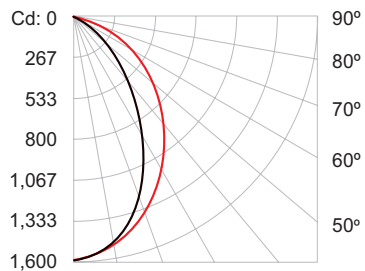

Photometrics / SkyRibbon Essential White Wall Washing Powercore, 2700 K, 70° x 95° spread lens

Photometric data is based on test results from an independent NIST traceable testing lab. IES data is available at www.philipscolorkinetics.com/support/ies.

Lumens	Efficacy
2736	43.8 lm / W

Polar Candela Distribution

VA: 0° 10° 20° 30° 40°
■ - 0° H   ■ - 90° H

	0.0	22.5	45.0	67.5	90.0
0	1586	1586	1586	1586	1586
5	1569	1569	1572	1565	1564
15	1389	1398	1421	1436	1443
25	1097	1121	1184	1238	1259
35	756	797	905	1013	1055
45	434	479	610	765	832
55	205	236	342	498	578
65	88	101	156	259	325
75	34	38	57	102	136
85	6	6	9	16	22
90	0	0	0	0	0