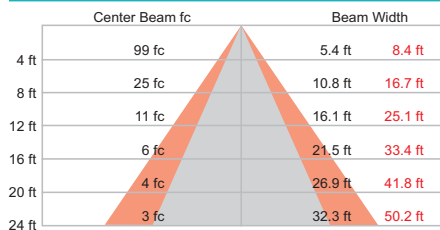

Illuminance at Distance

39.8 ft (12.1 m)   ■ Vert. Spread: 67.8°
1 fc maximum distance   ■ Horiz. Spread: 92.5°

Coefficients Of Utilization - Zonal Cavity Method

Effective Floor Cavity Reflectance: 20%

RC	80			70			50			30			10			0		
Rw	70	50	30	10	70	50	30	10	50	30	10	50	30	10	50	30	10	0
0	119119119119	116116116116	111111111111	106106106	102102102	100												
1	111107104100	108105102	99	101	98	96	97	95	93	93	92	90	88					
2	103	96	90	85	100	94	89	84	91	86	82	87	84	81	85	82	79	77
3	95	86	79	74	93	85	78	73	82	76	72	79	74	71	77	73	69	67
4	88	78	70	64	86	76	69	64	74	68	63	72	67	62	70	65	61	60
5	82	71	63	57	80	69	62	57	67	61	56	66	60	55	64	59	55	53
6	76	64	56	51	74	63	56	51	62	55	50	60	54	50	59	53	49	47
7	71	59	51	46	70	58	51	46	57	50	45	55	49	45	54	49	45	43
8	67	54	47	41	65	54	46	41	53	46	41	51	45	41	50	45	41	39
9	63	50	43	38	61	50	43	38	49	42	38	48	42	37	47	41	37	36
10	59	47	40	35	58	46	39	35	45	39	35	45	39	34	44	38	34	33

Zonal Lumen

ZONE	LUMENS	%FIXT
0- 30	1088	39.8
0- 40	1653	60.4
0- 60	2462	90.0
0- 90	2736	100.0
90-180	0	0.0
0-180	2736	100.0

For lux multiply fc by 10.7