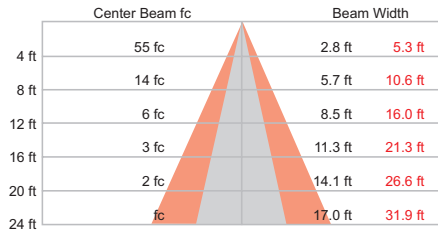

# Photometrics / SkyRibbon Essential White Wall Grazing Powercore, 2700 K, 30° x 60° spread lens, 3 m (1 ft)

Photometric data is based on test results from an independent NIST traceable testing lab. IES data is available at [www.philipscolorkinetics.com/support/ies](http://www.philipscolorkinetics.com/support/ies).

Lumens	Efficacy
786	48.5 lm / W

## Polar Candela Distribution

VA: 0° 10° 20° 30° 40°

■ - 0° H      ■ - 90° H

	0	25	45	70	90
0	878	878	878	878	878
5	846	848	855	864	866
15	646	663	705	772	790
25	368	408	487	590	628
35	165	189	251	365	400
45	92	99	119	184	198
55	69	70	74	91	89
65	54	55	54	53	45
75	32	34	35	31	21
85	24	23	19	13	4
90	23	22	18	9	1

## Illuminance at Distance

29.6 ft (9.0 m)  
1 fc maximum distance

■ Vert. Spread: 38.9°  
■ Horiz. Spread: 67.3°