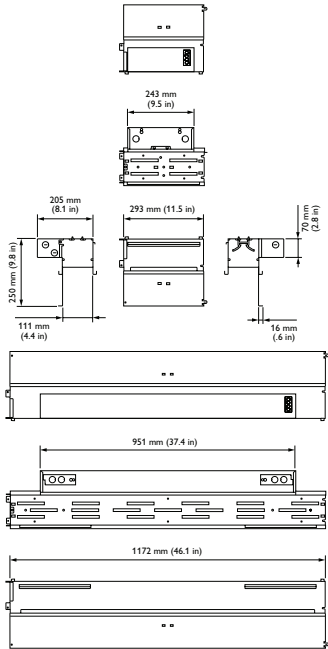

CE Dimensional Diagrams

SkyRibbon Wall Grazing Powercore Flanged Housing, 220 – 240 VAC