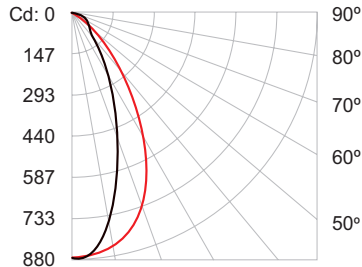

Photometrics / SkyRibbon Essential White Wall Grazing Powercore, 2700 K, 30° x 60° spread lens, 3 m (1 ft)

Photometric data is based on test results from an independent NIST traceable testing lab. IES data is available at www.philipscolorkinetics.com/support/ies.

Lumens	Efficacy
786	48.5 lm / W

Polar Candela Distribution

VA: 0° 10° 20° 30° 40°

■ - 0° H   ■ - 90° H

	0	25	45	70	90
0	878	878	878	878	878
5	846	848	855	864	866
15	646	663	705	772	790
25	368	408	487	590	628
35	165	189	251	365	400
45	92	99	119	184	198
55	69	70	74	91	89
65	54	55	54	53	45
75	32	34	35	31	21
85	24	23	19	13	4
90	23	22	18	9	1