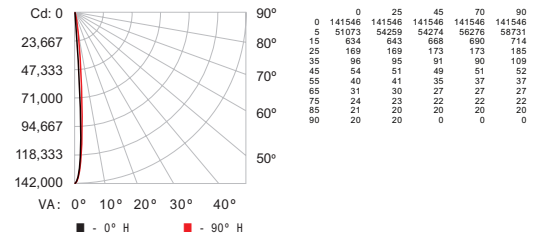

* Lumen measurement complies with IES LM-79-08 testing procedures

† L70 = 70% lumen maintenance (when light output drops below 70% of initial output).

Ambient luminaire temperatures specified. Lumen maintenance calculations are based on lifetime prediction graphs supplied by LED source manufacturers. Calculations for white-light LED fixtures are based on measurements that comply with IES LM-80-08 testing procedures. Refer to www.philipscolorkinetics.com/support/appnotes/lm-80-08.pdf for more information.

Photometrics

8° spread lens

Polar Candela Distribution

Illuminance at Distance

	Center Beam fc	Beam Width
4 ft	8,847 fc	0.6 ft 0.6 ft
8 ft	2,212 fc	1.2 ft 1.2 ft
12 ft	983 fc	1.8 ft 1.8 ft
16 ft	553 fc	2.4 ft 2.3 ft
20 ft	354 fc	3.0 ft 2.9 ft
24 ft	246 fc	3.6 ft 3.5 ft

376 ft (114.6 m)
1 fc maximum distance

■ Vert. Spread: 8.5°
■ Horiz. Spread: 8.4°

LED	Lumens	Efficacy
RGB	4111	32.3

For lux multiply fc by 10.7

Accessories

Item	Type	Item Number	Philips 12NC
Replacement Leader Cable 6 ft (1.8 m)	CQC / CE	108-000043-03	910503700454
Spread Lens with bezel	13°	120-000068-00	910503700506
	23°	120-000068-01	910503700507
	40°	120-000068-02	910503700508
	63°	120-000068-03	910503700509
	Asymmetric (5° x 17°)	120-000068-04	910503700510
	8°	120-000068-05	910503700511
Data Enabler Pro	3/4 in / 1/2 in NPT (U.S. trade size conduit)	106-000004-00	910503701210
	PG21 / PG13 (metric size conduit)	106-000004-01	910503701211

Use Item Number when ordering in North America.

Use Item Number when ordering in North America.

Fixtures

Item	Type	Item Number	Philips 12NC
ColorReach Compact Powercore Includes 6 ft (1.8 m) leader cable	CQC	123-000078-02	912400130193

Use Item Number when ordering in North America.

Philips Color Kinetics
3 Burlington Woods Drive
Burlington, Massachusetts 01803 USA
Tel 888.385.5742
Tel 617.423.9999
Fax 617.423.9998
www.philipscolorkinetics.com

Copyright © 2012–2014 Philips Solid-State Lighting Solutions, Inc. All rights reserved. Chromacore, Chromasic, CK, the CK logo, Color Kinetics, the Color Kinetics logo, ColorBlast, ColorBlaze, ColorBurst, eVW Fuse, ColorGraze, ColorPlay, ColorReach, iVW Reach, eVW Reach, DIMand, EssentialWhite, eVW, iColor, iColor Cove, IntelliWhite, iVW, iPlayer, Optibin, and Powercore are either registered trademarks or trademarks of Philips Solid-State Lighting Solutions, Inc. in the United States and / or other countries. All other brand or product names are trademarks or registered trademarks of their respective owners. Due to continuous improvements and innovations, specifications may change without notice. DAS-000109-02 R01 5-14