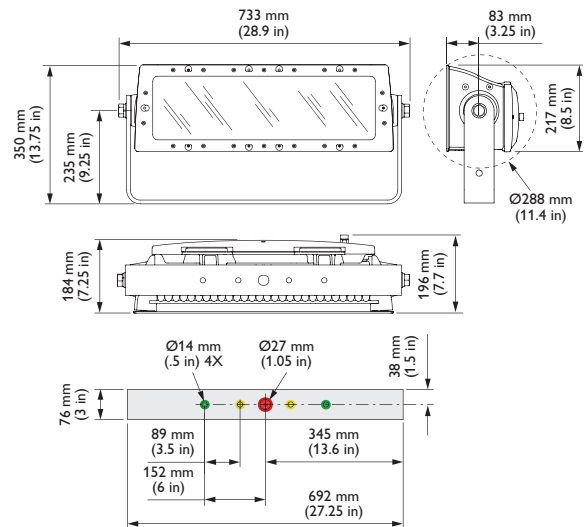

operation, and maintenance than traditional light sources.

- Simple fixture positioning — Rugged, slim-profile mounting bracket allows simple positioning and fixture rotation through a full 360°. Side locking bolts reliably secure fixture with a standard wrench.
- Universal power input range — Accepts a universal power input range of 100 – 240 VAC, allowing consistent installation in any location around the world.