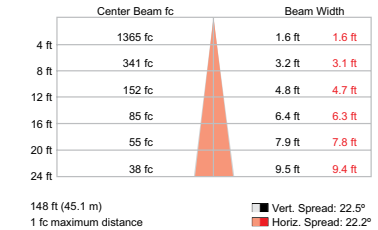

LED	Lumens	Efficacy
RGB	4063	31.9

For lux multiply fc by 10.7

Accessories

Item	Type	Item Number	Philips 12NC	
Replacement Leader Cable	UL	3.0 m (10 ft)	108-000055-03 910503704066	
		15.2 m (50 ft)	108-000055-00 910503703137	
	CE	3.0 m (10 ft)	108-000055-04 910503704067	
		15.2 m (50 ft)	108-000055-01 910503704064	
Spread Lens with bezel	13°	120-000068-00	910503700506	
	23°	120-000068-01	910503700507	
	40°	120-000068-02	910503700508	
	63°	120-000068-03	910503700509	
	Asymmetric (5° x 17°)	120-000068-04	910503700510	
	8°	120-000068-05	910503700511	
	Data Enabler Pro	3/4 in / 1/2 in NPT (U.S. trade size conduit)	106-000004-00	910503701210
PG21 / PG13 (metric size conduit)		106-000004-01	910503701211	

Use Item Number when ordering in North America.

Copyright © 2014 Philips Solid-State Lighting Solutions, Inc. All rights reserved. Chromacore, Chromasic, CK, the CK logo, Color Kinetics, the Color Kinetics logo, ColorBlast, ColorBlaze, ColorBurst, eVW Fuse, ColorGraze, ColorPlay, ColorReach, iW Reach, eW Reach, DIMand, EssentialWhite, eVW, iColor, iColor Cove, IntelliWhite, iVW, iPlayer, Optibin, and Powercore are either registered trademarks or trademarks of Philips Solid-State Lighting Solutions, Inc. in the United States and / or other countries. All other brand or product names are trademarks or registered trademarks of their respective owners. Due to continuous improvements and innovations, specifications may change without notice. DAS-000138-04 R01 8-14