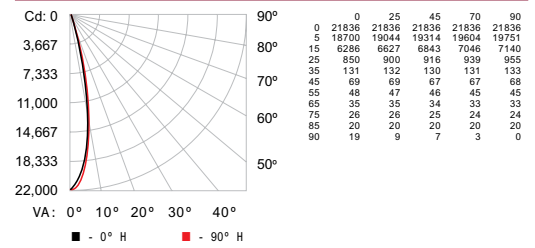

Use Item Number when ordering in North America.

Philips Color Kinetics
3 Burlington Woods Drive
Burlington, Massachusetts 01803 USA
Tel 888.385.5742
Tel 617.423.9999
Fax 617.423.9998
www.philipscolorkinetics.com

Photometrics

23° native (no spread lens)

Polar Candela Distribution

Illuminance at Distance

LED	Lumens	Efficacy
RGB	4063	31.9

For lux multiply fc by 10.7

Accessories

Item	Type	Item Number	Philips 12NC
Replacement Leader Cable	UL	3.0 m (10 ft)	108-000055-03 910503704066
		15.2 m (50 ft)	108-000055-00 910503703137
	CE	3.0 m (10 ft)	108-000055-04 910503704067
		15.2 m (50 ft)	108-000055-01 910503704064
Spread Lens with bezel	13°	120-000068-00	910503700506
	23°	120-000068-01	910503700507
	40°	120-000068-02	910503700508
	63°	120-000068-03	910503700509
	Asymmetric (5° x 17°)	120-000068-04	910503700510
	8°	120-000068-05	910503700511
	Data Enabler Pro	3/4 in / 1/2 in NPT (U.S. trade size conduit)	106-000004-00
PG21 / PG13 (metric size conduit)		106-000004-01	910503701211