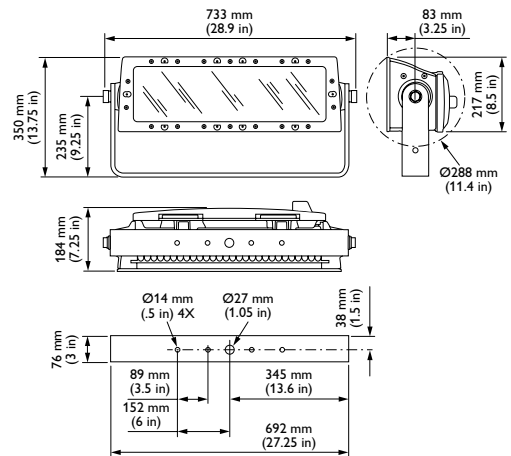

- Simple fixture positioning — Rugged, slim-profile mounting bracket allows simple positioning and fixture rotation through a full 360°. Side locking bolts reliably secure fixture with a standard wrench.
- Universal power input range — Accepts a universal power input range of 100 – 277 VAC, allowing consistent installation in any location around the world.

Item	Specification	23° native (no spread lens)
	Lumens*	4063
	LED Channels	Red / Green / Blue
	Lumen Maintenance†	100,000 hours L70 @ 25° C 100,000 hours L70 @ 50° C
Electrical	Input Voltage	100 – 277 VAC, auto-ranging, 50 / 60 Hz via Data Enabler Pro
	Power Consumption	135 W
Control	Interface	Data Enabler Pro (DMX / Ethernet)
	Control System	Philips Color Kinetics full range of controllers, including Light System Manager, iPlayer 3, and ColorDial Pro, or third-party controllers
Physical	Dimensions (Height x Width x Depth)	8.5 x 28.9 x 7.7 in (217 x 733 x 196 mm)
	Weight	51 lb (23 kg)
	Effective Projected Area (EPA)	0.186 m ²
	Housing	Die-cast aluminium, powder-coated finish
	Lens	Tempered glass
	Fixture Connections	Integral male / female waterproof connector, 6 ft (1.8 m) unified power / data cable
	Temperature Ranges	-40° – 122° F (-40° – 50° C) Operating -4° – 122° F (-20° – 50° C) Startup -40° – 176° F (-40° – 80° C) Storage
	Humidity	0 – 95%, non-condensing
	Fixture Run Lengths	To calculate fixture run lengths and total power consumption for your specific installation, download the Configuration Calculator from www.philipscolorkinetics.com/support/install_tool/
	Certification and Safety	Certification
Environment		Dry / Damp / Wet Location, IP66