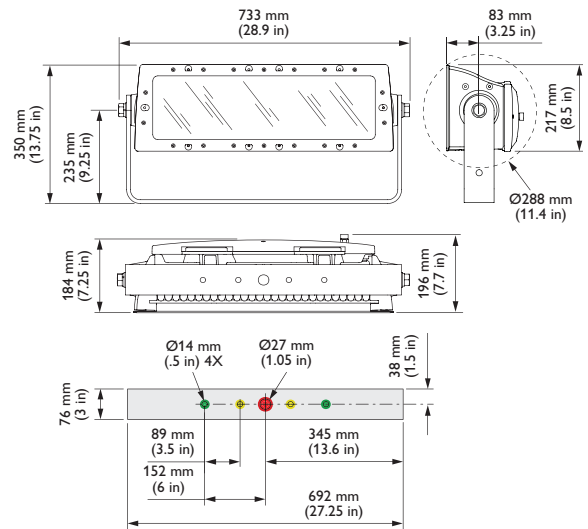

- Intense light output — ColorReach Compact Powercore outputs thousands of lumens and throws light hundreds of feet, delivering legitimate LED-based illumination of large-scale structures and objects in a compact, fully-sealed housing.
- Integrates Powercore technology — Powercore technology rapidly, efficiently, and accurately controls power output to fixtures directly from line voltage. Philips Data Enabler Pro merges line voltage and control data and delivers them to fixtures over a single standard cable, dramatically simplifying installation and lowering total system cost.
- Versatile optics — Exchangeable spread lenses of 8°, 13°, 23°, 40°, 63°, and an asymmetric 5° x 17° support a variety of photometric distributions for a multitude of applications, including spotlighting, wall grazing, and asymmetric wall washing. Bezel and gasket are included with spread lenses for easy user installation.
- Saturated, cost-effective color — High-performance LEDs offer rich, saturated

color at significantly less cost for installation, operation, and maintenance than traditional light sources.

- Simple fixture positioning — Rugged, slim-profile mounting bracket allows simple positioning and fixture rotation through a full 360°. Side locking bolts reliably secure fixture with a standard wrench.
- Universal power input range — Accepts a universal power input range of 100 – 240