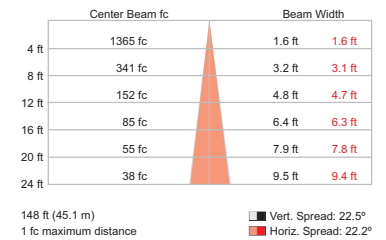

Illuminance at Distance

LED	Lumens	Efficacy
RGB	4063	32.0

For lux multiply fc by 10.7

Accessories

Item	Type	Item Number	Philips 12NC
Replacement Leader Cable 6 ft (1.8 m)	CQC / CE	108-000043-03	910503700454
Spread Lens with bezel	13°	120-000068-00	910503700506
	23°	120-000068-01	910503700507
	40°	120-000068-02	910503700508
	63°	120-000068-03	910503700509
	Asymmetric (5° x 17°)	120-000068-04	910503700510
	8°	120-000068-05	910503700511
Data Enabler Pro	3/4 in / 1/2 in NPT (U.S. trade size conduit)	106-000004-00	910503701210
	PG21 / PG13 (metric size conduit)	106-000004-01	910503701211

Use Item Number when ordering in North America.

Use Item Number when ordering in North America.

CHROMACORE® CK TECHNOLOGY | OPTIBIN® CK TECHNOLOGY | POWERCORE® CK TECHNOLOGY

Fixtures

Item	Type	Item Number	Philips 12NC
ColorReach Compact Powercore Includes 6 ft (1.8 m) leader cable	CQC	123-000078-02	912400130193

Use Item Number when ordering in North America.

Philips Color Kinetics
3 Burlington Woods Drive
Burlington, Massachusetts 01803 USA
Tel 888.385.5742
Tel 617.423.9999
Fax 617.423.9998
www.philipscolorkinetics.com

Copyright © 2012–2014 Philips Solid-State Lighting Solutions, Inc. All rights reserved. Chromacore, Chromasic, CK, the CK logo, Color Kinetics, the Color Kinetics logo, ColorBlast, ColorBlaze, ColorBurst, eVW Fuse, ColorGraze, ColorPlay, ColorReach, iW Reach, eW Reach, DIMand, EssentialWhite, eVW, iColor, iColor Cove, IntelliWhite, iW, iPlayer, Optibin, and Powercore are either registered trademarks or trademarks of Philips Solid-State Lighting Solutions, Inc. in the United States and / or other countries. All other brand or product names are trademarks or registered trademarks of their respective owners. Due to continuous improvements and innovations, specifications may change without notice. DAS-000109-04 R01 5-14