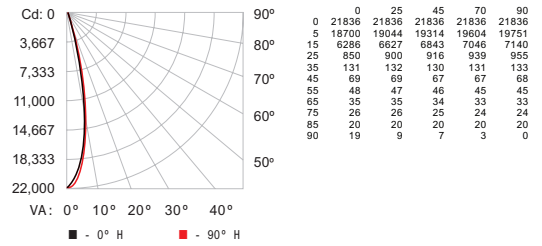

* Lumen measurement complies with IES LM-79-08 testing procedures

† L70 = 70% lumen maintenance (when light output drops below 70% of initial output).

Ambient luminaire temperatures specified. Lumen maintenance calculations are based on lifetime prediction graphs supplied by LED source manufacturers. Calculations for white-light LED fixtures are based on measurements that comply with IES LM-80-08 testing procedures. Refer to www.philipscolorkinetics.com/support/appnotes/lm-80-08.pdf for more information.

Photometrics

23° spread lens

Polar Candela Distribution