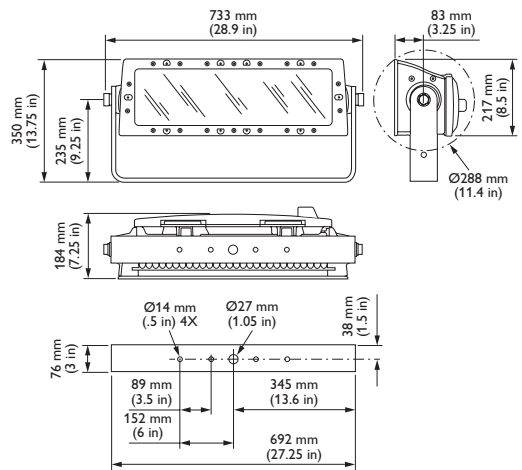

- Simple fixture positioning — Rugged, slim-profile mounting bracket allows simple positioning and fixture rotation through a full 360°. Side locking bolts reliably secure fixture with a standard wrench.
- Universal power input range — Accepts a universal power input range of 100 – 277 VAC, allowing consistent installation in any location around the world.

## Specifications

Due to continuous improvements and innovations, specifications may change without notice.

Item	Specification	13° spread lens
	Lumens*	4053
	LED Channels	Red / Green / Blue
	Lumen Maintenance†	100,000 hours L70 @ 25° C    100,000 hours L70 @ 50° C
Electrical	Input Voltage	100 – 277 VAC, auto-switching, 50 / 60 Hz via Data Enabler Pro
	Power Consumption	135 W
Control	Interface	Data Enabler Pro (DMX / Ethernet)
	Control System	Philips Color Kinetics full range of controllers, including Light System Manager, iPlayer 3, and ColorDial Pro, or third-party controllers
Physical	Dimensions (Height x Width x Depth)	8.5 x 28.9 x 7.7 in (217 x 733 x 196 mm)
	Weight	51 lb (23 kg)
	Effective Projected Area (EPA)	0.186 m <sup>2</sup>
	Housing	Die-cast aluminium, powder-coated finish
	Lens	Tempered glass
	Fixture Connections	Integral male / female waterproof connector, 6 ft (1.8 m) unified power / data cable
	Temperature Ranges	-40° – 122° F (-40° – 50° C) Operating -4° – 122° F (-20° – 50° C) Startup -40° – 176° F (-40° – 80° C) Storage
	Humidity	0 – 95%, non-condensing
	Fixture Run Lengths	To calculate fixture run lengths and total power consumption for your specific installation, download the Configuration Calculator from <a href="http://www.philipscolorkinetics.com/support/install_tool/">www.philipscolorkinetics.com/support/install_tool/</a>
	Certification and Safety	Certification
Environment		Dry / Damp / Wet Location, IP66