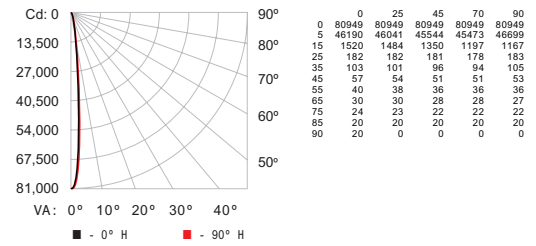

* Lumen measurement complies with IES LM-79-08 testing procedures

† L70 = 70% lumen maintenance (when light output drops below 70% of initial output). Calculations for white-light LED fixtures are based on measurements that comply with IES LM-80-08 testing procedures. Refer to www.philipscolorkinetics.com/support/appnotes/lm-80-08.pdf for more information.

CHROMACORE® CK TECHNOLOGY | OPTIBIN® CK TECHNOLOGY | POWERCORE® CK TECHNOLOGY

Fixtures

Item	Type	Item Number	Philips 12NC
ColorReach Compact Powercore <i>Includes 3.0 m (10 ft) leader cable</i>	UL	123-000154-00	912400130183
	CE	123-000154-01	912400130195

Use Item Number when ordering in North America.

Photometrics

13° spread lens

Polar Candela Distribution