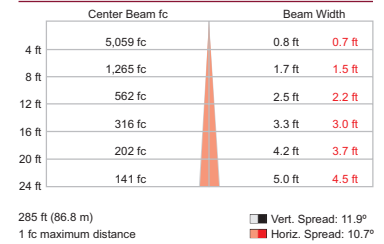

Illuminance at Distance

LED	Lumens	Efficacy
RGB	4053	31.8

For lux multiply fc by 10.7

Accessories

Item	Type	Item Number	Philips 12NC
Replacement Leader Cable	UL	3.0 m (10 ft)	108-000055-03 910503704066
		15.2 m (50 ft)	108-000055-00 910503703137
	CE	3.0 m (10 ft)	108-000055-04 910503704067
		15.2 m (50 ft)	108-000055-01 910503704064
Spread Lens with bezel	13°	120-000068-00	910503700506
	23°	120-000068-01	910503700507
	40°	120-000068-02	910503700508
	63°	120-000068-03	910503700509
	Asymmetric (5° x 17°)	120-000068-04	910503700510
	8°	120-000068-05	910503700511
Data Enabler Pro	3/4 in / 1/2 in NPT (U.S. trade size conduit)	106-000004-00	910503701210
	PG21 / PG13 (metric size conduit)	106-000004-01	910503701211

Use Item Number when ordering in North America.

Copyright © 2015 Philips Solid-State Lighting Solutions, Inc. All rights reserved. Chromacore, Chromasic, CK, the CK logo, Color Kinetics, the Color Kinetics logo, ColorBlast, ColorBlaze, ColorBurst, ColorGraze, ColorPlay, ColorReach, iW Reach, eW Reach, DIMand, EssentialWhite, eW, iColor, iColor Cove, IntelliWhite, iW, iPlayer, Optibin, and Powercore are either registered trademarks or trademarks of Philips Solid-State Lighting Solutions, Inc. in the United States and / or other countries. All other brand or product names are trademarks or registered trademarks of their respective owners. Due to continuous improvements and innovations, specifications may change without notice. DAS-000138-03 R02 03-15

Philips Color Kinetics
3 Burlington Woods Drive
Burlington, Massachusetts 01803 USA
Tel 888.385.5742
Tel 617.423.9999
Fax 617.423.9998
www.philipscolorkinetics.com
@colorkinetics