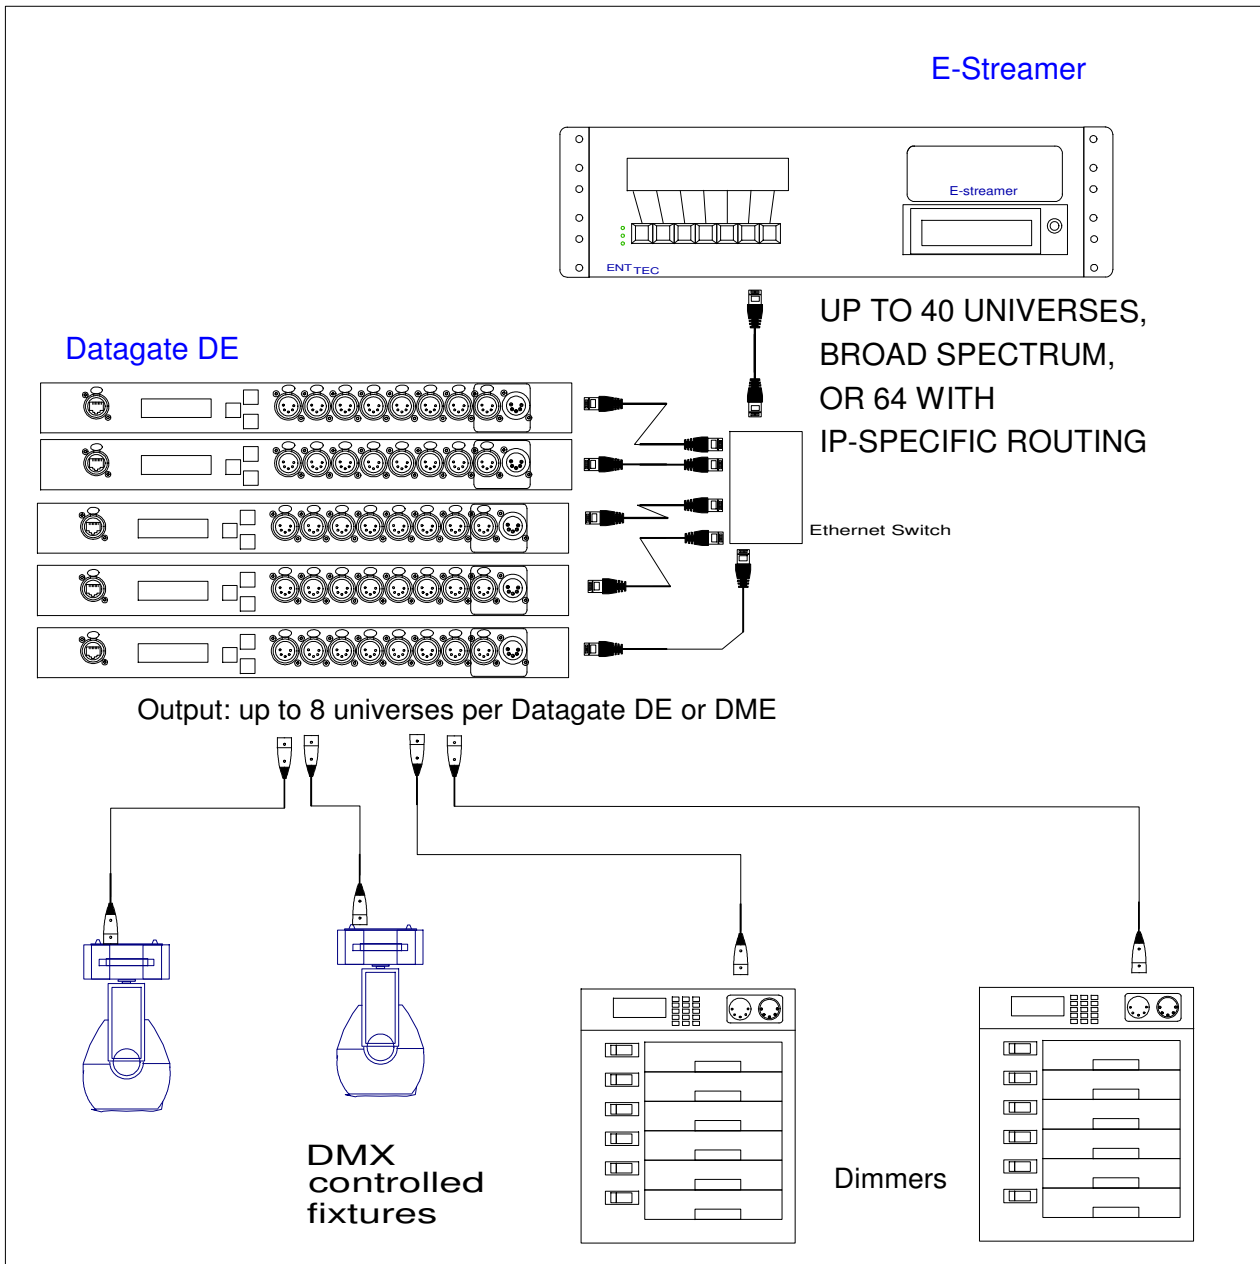

E-Streamer in playback mode using DMX over Ethernet

P.O. Box 282
Kew, Vic 3101
Australia
+61 39 819 2433 Tel
+61 39 819 2733 Fax

ENTTEC PTY LTD

ENTTEC USA
SALES AND INFO
337 Court Street
Brooklyn, NY 11231
888 454-5922 Voice/Fax

PLATE

70520-3

RISER DIAGRAM
E-Streamer in playback mode using DMX over Ethernet

SCALE: n/a
Some elements drawn out of scale for clarity
DRAWING DATE: 4/14/2007
DRAWN BY: J KUMIN