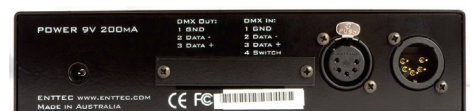

DMXStreamer

Record, Store & Play!

This unit is perfect for any architectural work with its built-in astronomical real-time clock and other advanced scheduling features. Or, simply backup a lighting control system in case a problem occurs. The automatic backup will start a predefined show upon loss of DMX signal

► Features

- Complete stand-alone operation
- Records any full DMX512 stream from any DMX source lighting console, computer system...
- Recording time from 15 minutes to 2 days depending on recording parameters and memory installed
- Built-in real-time clock for automatic playback
- 100 playlist entries
- Support for playlist seasons
- Adjustable recording frame rate from 10 to 40 frames / second
- Adjustable number of DMX channels recorded from 5 to 512

- Records up to 26 different shows
- Shows can be given names
- Compatible with DMXPlayBack Remote

► Hardware

- Sturdy construction fits in 9.5" rack size
- 5-pin DMX IN and DMX OUT
- Backlit LCD display
- RS232 control

Dimensions

H 44.5mm / W 191mm / D 105mm
H 1.75" / W 7.53" / D 4.14"

PART NUMBER

70015 - DMXStreamer

► Applications

- LIVE DMX show recording
- Light desk backup
- Architectural lighting
- Theme parks
- Restaurants
- Trade shows
- Home automation