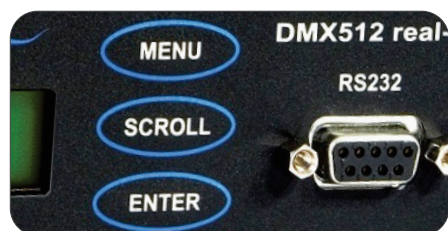

DMXStreamer

Record, Store & Play!

This unit is perfect for any architectural work with its built-in astronomical real-time clock and other advanced scheduling features. Or, simply backup a lighting control system in case a problem occurs. The automatic backup will start a predefined show upon loss of DMX signal

► Features

- Complete stand-alone operation
- Records any full DMX512 stream from any DMX source lighting console, computer system...
- Recording time from 15 minutes to 2 days depending on recording parameters and memory installed
- Built-in real-time clock for automatic playback
- 100 playlist entries
- Support for playlist seasons
- Adjustable recording frame rate from 10 to 40 frames / second
- Adjustable number of DMX channels recorded from 5 to 512

- Records up to 26 different shows
- Shows can be given names
- Compatible with DMXPlayBack Remote

► Hardware

- Sturdy construction fits in 9.5" rack size
- 5-pin DMX IN and DMX OUT
- Backlit LCD display
- RS232 control

Dimensions

H 44.5mm / W 191mm / D 105mm
H 1.75" / W 7.53" / D 4.14"

PART NUMBER

70015 - DMXStreamer

► Applications

- LIVE DMX show recording
- Light desk backup
- Architectural lighting
- Theme parks
- Restaurants
- Trade shows
- Home automation